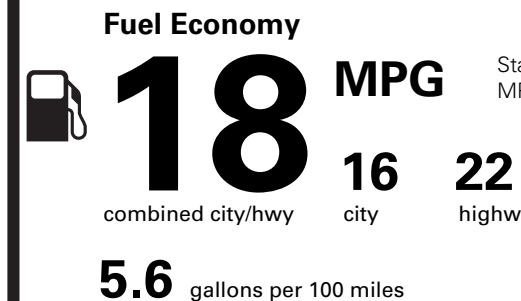

FUNCTIONAL

- 360 DEGREE CAMERA
- ADAPT SUSPEN W/RD PREVIEW
- CONNECTED NAV (1-YR INCL)
- DYNAMIC BRAKE SUPPORT
- FWD/SD/RR PARKING SENSORS
- HEAD-UP DISPLAY
- INTELL ACCESS W/PUSH START
- INTEL ADAPT CRUISE CONTROL
- LINCOLN DRIVE MODES
- PHONE AS A KEY
- PREM CONNECTIVITY:1YR PLAN
- SPEED SIGN RECOGNITION
- SYNC@4 W/EVR & 13.2" SCRIN
- WIRELESS CHARGING PAD

SAFETY/SECURITY

- ADVANCETRAC™ WITH RSC
- AIRBAGS-DUAL-STAGE FRONT
- AIRBAGS-SIDE IMPACT/SAFETY CANOPY SIDE AIR CURTAINS
- ENHANCED SECURITY SYSTEM
- PERIMETER ALARM
- PERSONAL SAFETY SYSTEM™
- PRE-COLLISION ASSIST W/AEB
- TIRE PRESSURE MONITOR SYS

WARRANTY

- 4YR/50K MILE WARRANTY
- 4YR/50K PICKUPDELIVERY SVC
- 6YR/70K MI POWERTRAIN WARR

INCLUDED ON THIS VEHICLE

EQUIPMENT GROUP 201A

•LUXURY PACKAGE 6,310.00

OPTIONAL EQUIPMENT/OTHER

HEAVY DUTY TRAILER TOW PKG 2,600.00
TIERED CARGO AREA MANGMNT SYS
ELECTRONIC TRACTION ASSIST
ROOF RACK WITH BLACK CROSSBARS 250.00
PERFECT POSITION ST W/ACT MOTN EMBRACE - LIT GRILLE STAR
2ND RW ENHNCD MASSAGE W/ CNSL 625.00
ALL-WTHR FLOOR LINERS W/O MATS 160.00
ENHANCED SECURITY ALARM
22" 12-SPK BMA WHL/EBNY PCKTS 995.00
BLUECRUISE EQUIP: 4 YEAR INCL NO CHARGE

PRICE INFORMATION

BASE PRICE	MSRP	$98,350.00
TOTAL OPTIONS/OTHER		10,940.00
TOTAL VEHICLE & OPTIONS/OTHER		109,290.00
DESTINATION & DELIVERY		1,895.00

EPA DOT Fuel Economy and Environment

Gasoline Vehicle

Standard SUVs range from 13 to 102 MPG. The best vehicle rates 140 MPGe.

You spend **$5,250**

more in fuel costs over 5 years compared to the average new vehicle.

Annual fuel cost **$3,000**