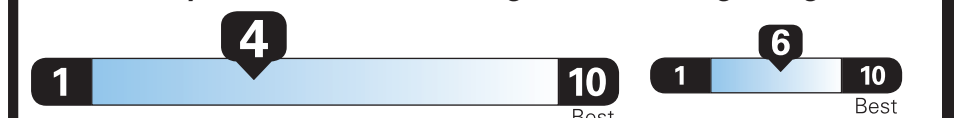

Fuel Economy & Greenhouse Gas Rating (tailpipe only) Smog Rating (tailpipe only)

This vehicle emits 498 grams CO₂ per mile. The best emits 0 grams per mile (tailpipe only). Producing and distributing fuel also create emissions; learn more at fuelconomy.gov.

Actual results will vary for many reasons, including driving conditions and how you drive and maintain your vehicle. The average new vehicle gets 28 MPG and costs $9,750 to fuel over 5 years. Cost estimates are based on 15,000 miles per year at $3.60 per gallon. MPGe is miles per gasoline gallon equivalent. Vehicle emissions are a significant cause of climate change and smog.

fuelconomy.gov

Calculate personalized estimates and compare vehicles

GOVERNMENT 5-STAR SAFETY RATINGS

Overall Vehicle Score **Not Rated**

Based on the combined ratings of frontal, side and rollover. Should ONLY be compared to other vehicles of similar size and weight.

Frontal Crash **Not Rated**
Driver Passenger **Not Rated**

Based on the risk of injury in a frontal impact. Should ONLY be compared to other vehicles of similar size and weight.

Side Crash **★★★★★**
Front seat
Rear seat

Based on the risk of injury in a side impact.

Rollover **★★★★**

Based on the risk of rollover in a single-vehicle crash.

Star ratings range from 1 to 5 stars (★★★★★), with 5 being the highest.

Source: National Highway Traffic Safety Administration (NHTSA).

www.safercar.gov or 1-888-327-4236

5LMJJ3LG6REL03966

WARNING: Operating, servicing and maintaining a passenger vehicle, pickup truck, van, or off-road vehicle can expose you to chemicals including engine exhaust, carbon monoxide, phthalates, and lead, which are known to the State of California to cause cancer and birth defects or other reproductive harm. To minimize exposure, avoid breathing exhaust, do not idle the engine except as necessary, service your vehicle in a well-ventilated area and wear gloves or wash your hands frequently when servicing your vehicle. For more information go to www.P65Warnings.ca.gov/passenger-vehicle.

THE LINCOLN WAY™ APP

Your Dashboard of Services & Features

1. Download the Lincoln Way app* and you can:
2. Remotely start, lock and unlock your vehicle
   - Locate your vehicle and check approximate fuel range
   - Receive vehicle health alerts

The Lincoln Connect™ modem is active and sending vehicle data (e.g., diagnostics) to Lincoln. See in-vehicle Settings for connectivity options.

*Compatible with select smartphone platforms. Lincoln Connect service required (see App Terms for more information). Connected service and related feature functionality is subject to compatible AT&T-network availability. Evolving technology/cellular networks may affect functionality and availability, or continued provision of some features, prohibiting them from functioning. Message and data rates may apply. See your local Lincoln website for our privacy policy.

Lincoln Protect™