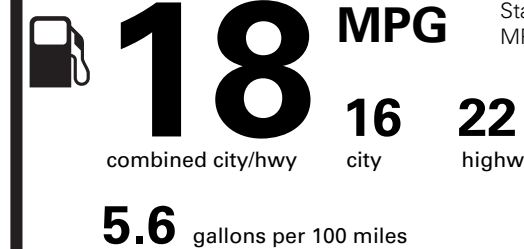

PRICE INFORMATION

BASE PRICE	\$98,350.00
TOTAL OPTIONS/OTHER	11,155.00
TOTAL VEHICLE & OPTIONS/OTHER	109,505.00
DESTINATION & DELIVERY	1,895.00

(MSRP)

RAMP ONE	CA1K	CONVOY	LINCOLN AUTOMOTIVE FINANCIAL SERVICES Whether you decide to lease or finance your vehicle, you'll find the choices that are right for you. See your Lincoln Dealer for details or visit www.lincolnafs.com .	TOTAL MSRP \$111,400.00
RAMP TWO	ITEM #: 22-2401 O/T 2			
This label is affixed pursuant to the Federal Automobile Information Disclosure Act. Gasoline, License, and Title Fees, State and Local taxes are not included. Dealer installed options or accessories are not included unless listed above.			PL201 N RD 2X 415 000045 11 20 23	

EPA DOT Fuel Economy and Environment

Gasoline Vehicle

Fuel Economy

Standard SUVs range from 13 to 102 MPG. The best vehicle rates 140 MPGe.

You spend **\$5,250** more in fuel costs over 5 years compared to the average new vehicle.