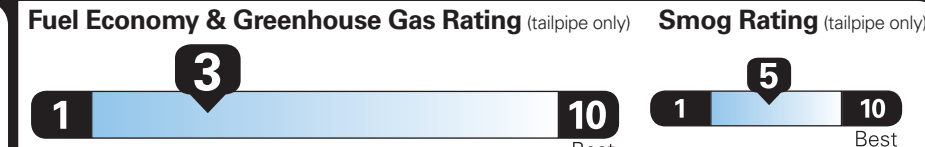

This vehicle emits 523 grams CO₂ per mile. The best emits 0 grams per mile (tailpipe only). Producing and distributing fuel also create emissions; learn more at fueleconomy.gov.

Actual results will vary for many reasons, including driving conditions and how you drive and maintain your vehicle. The average new vehicle gets 29 MPG and costs $8,000 to fuel over 5 years. Cost estimates are based on 15,000 miles per year at $3.10 per gallon. MPGe is miles per gasoline gallon equivalent. Vehicle emissions are a significant cause of climate change and smog.

fueleconomy.gov

Calculate personalized estimates and compare vehicles

Smartphone QR Code™

GOVERNMENT 5-STAR SAFETY RATINGS

Overall Vehicle Score ★★★★★

Based on the combined ratings of frontal, side and rollover. Should ONLY be compared to other vehicles of similar size and weight.