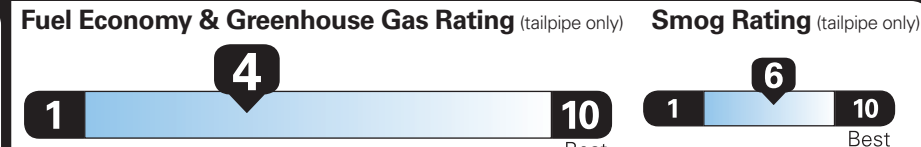

SAFETY/SECURITY

- ADVANCETRAC™ WITH RSC AIRBAGS-DUAL-STAGE FRONT AIRBAGS-SIDE IMPACT/SAFETY CANOPY SIDE AIR CURTAINS ENHANCED SECURITY SYSTEM PERIMETER ALARM PERSONAL SAFETY SYSTEM™ PRE-COLLISION ASSIST W/AEB TIRE PRESSURE MONITOR SYS

WARRANTY

- 4YR/50K MILE WARRANTY 4YR/50K PICKUPDELIVERY SVC 6YR/70K MI POWERTRAIN WARR

INCLUDED ON THIS VEHICLE

(MSRP)

EQUIPMENT GROUP 201A LUXURY PACKAGE

6,310.00

OPTIONAL EQUIPMENT/OTHER

PERFECT POSITION ST W/ACT MOTN EMBRACE - LIT GRILLE STAR 2ND RW PWRFLD BENCH40/20/40 ALL-WTHR FLOOR LINERS W/ MATS ENHANCED SECURITY ALARM 3.73 NON-LMTD SLIP REAR AXLE 22" 12-SPK BMA WHL/EBNY PCKTS BLUECRUISE EQUIP: 4 YEAR INCL FRONT LICENSE PLATE BRACKET

NO CHARGE 200.00 995.00 NO CHARGE NO CHARGE

PRICE INFORMATION

Table with 2 columns: Description, (MSRP). Rows include BASE PRICE ($98,695.00), TOTAL OPTIONS/OTHER (7,505.00), TOTAL VEHICLE & OPTIONS/OTHER (106,200.00), DESTINATION & DELIVERY (1,995.00).

EPA DOT Fuel Economy and Environment

Gasoline Vehicle

Fuel Economy 18 MPG combined city/hwy, 16 city, 22 highway. 5.6 gallons per 100 miles.

Standard SUVs range from 13 to 102 MPG. The best vehicle rates 140 MPGe.

You spend $5,250 more in fuel costs over 5 years compared to the average new vehicle.

Annual fuel cost $3,000

This vehicle emits 498 grams CO2 per mile. The best emits 0 grams per mile (tailpipe only). Producing and distributing fuel also create emissions; learn more at fueleconomy.gov.

Actual results will vary for many reasons, including driving conditions and how you drive and maintain your vehicle. The average new vehicle gets 28 MPG and costs $9,750 to fuel over 5 years. Cost estimates are based on 15,000 miles per year at $3.60 per gallon. MPGe is miles per gasoline gallon equivalent. Vehicle emissions are a significant cause of climate change and smog.

fueleconomy.gov

Calculate personalized estimates and compare vehicles

Smartphone QR Code

GOVERNMENT 5-STAR SAFETY RATINGS

Overall Vehicle Score Not Rated

Based on the combined ratings of frontal, side and rollover. Should ONLY be compared to other vehicles of similar size and weight.

Frontal Crash Driver Passenger Not Rated Not Rated

Based on the risk of injury in a frontal impact. Should ONLY be compared to other vehicles of similar size and weight.

Side Crash Front seat Rear seat ★★☆☆★ ★★☆☆★

Based on the risk of injury in a side impact.

Rollover ★★☆☆★

Based on the risk of rollover in a single-vehicle crash.

Star ratings range from 1 to 5 stars (★★★★★), with 5 being the highest. Source: National Highway Traffic Safety Administration (NHTSA). www.safercar.gov or 1-888-327-4236

THE LINCOLN WAY™ APP

Your Dashboard of Services & Features

- Download the Lincoln Way app* and you can: Remotely start, lock and unlock your vehicle; Locate your vehicle and check approximate fuel range; Receive vehicle health alerts

The Lincoln Connect™ modem is active and sending vehicle data (e.g., diagnostics) to Lincoln. See in-vehicle Settings for connectivity options.

Lincoln Protect™

Insist on Lincoln Protect! The only extended service plan fully backed by Lincoln and honored at every Lincoln dealership in the U.S., Canada and Mexico. See your Lincoln dealer or visit www.LincolnOwner.com

Table with 3 columns: RAMP ONE, RAMP TWO, RAIL. Includes TOTAL MSRP $108,195.00 and LINCOLN AUTOMOTIVE FINANCIAL SERVICES logo. Text: Whether you decide to lease or finance your vehicle, you'll find the choices that are right for you. See your Lincoln Dealer for details or visit www.lincolnafs.com.