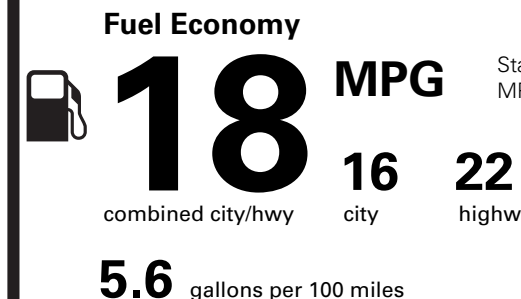

FUNCTIONAL

- 360 DEGREE CAMERA
- ADAPT SUSPEN W/RD PREVIEW
- CONNECTED NAV (1-YR INCL)
- DYNAMIC BRAKE SUPPORT
- FWD/SD/RR PARKING SENSORS
- HEAD-UP DISPLAY
- INTELL ACCESS W/PUSH START
- INTEL ADAPT CRUISE CONTROL
- LINCOLN DRIVE MODES
- PHONE AS A KEY
- PREM CONNECTIVITY:1YR PLAN
- SPEED SIGN RECOGNITION
- SYNC®4 W/EVR & 13.2" SCRIN
- WIRELESS CHARGING PAD

SAFETY/SECURITY

- ADVANCETRAC™ WITH RSC
- AIRBAGS-DUAL-STAGE FRONT
- AIRBAGS-SIDE IMPACT/SAFETY CANOPY SIDE AIR CURTAINS
- ENHANCED SECURITY SYSTEM
- PERIMETER ALARM
- PERSONAL SAFETY SYSTEM™
- PRE-COLLISION ASSIST W/AEB
- TIRE PRESSURE MONITOR SYS

WARRANTY

- 4YR/50K MILE WARRANTY
- 4YR/50K PICKUPDELIVERY SVC
- 6YR/70K MI POWERTRAIN WARR

INCLUDED ON THIS VEHICLE

(MSRP)

EQUIPMENT GROUP 201A

•LUXURY PACKAGE 6,310.00

OPTIONAL EQUIPMENT/OTHER

2024 MODEL YEAR
PRISTINE WHITE METALLIC 3C 750.00
PERFECT POSITION ST W/ACT MOTN EMBRACE - LIT GRILLE STAR
2ND ROW CAPTAIN W/PASS THRU ENHANCED SECURITY ALARM NO CHARGE
3.73 NON-LMTD SLIP REAR AXLE
22" 12-SPK BMA WHL/EBNY PCKTS 995.00
BLUECRUISE EQUIP: 4 YEAR INCL NO CHARGE
FRONT LICENSE PLATE BRACKET NO CHARGE

PRICE INFORMATION

BASE PRICE	$98,595.00
TOTAL OPTIONS/OTHER	8,055.00
TOTAL VEHICLE & OPTIONS/OTHER	106,650.00
DESTINATION & DELIVERY	1,995.00

EPA DOT Fuel Economy and Environment

Gasoline Vehicle

Standard SUVs range from 13 to 102 MPG. The best vehicle rates 140 MPGe.

You spend **$5,250**

more in fuel costs over 5 years compared to the average new vehicle.

Annual fuel cost **$3,000**