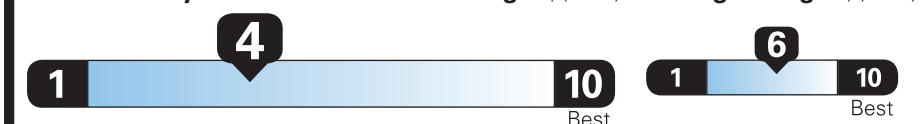

Fuel Economy & Greenhouse Gas Rating (tailpipe only) **Smog Rating** (tailpipe only)

This vehicle emits 498 grams CO₂ per mile. The best emits 0 grams per mile (tailpipe only). Producing and distributing fuel also create emissions; learn more at fueleconomy.gov.

Actual results will vary for many reasons, including driving conditions and how you drive and maintain your vehicle. The average new vehicle gets 28 MPG and costs $9,750 to fuel over 5 years. Cost estimates are based on 15,000 miles per year at $3.60 per gallon. MPGe is miles per gasoline gallon equivalent. Vehicle emissions are a significant cause of climate change and smog.

fueleconomy.gov

Calculate personalized estimates and compare vehicles

Smartphone QR Code™

GOVERNMENT 5-STAR SAFETY RATINGS

Overall Vehicle Score	Not Rated	
Based on the combined ratings of frontal, side and rollover. Should ONLY be compared to other vehicles of similar size and weight.		
Frontal Crash	Driver Passenger	Not Rated Not Rated
Based on the risk of injury in a frontal impact. Should ONLY be compared to other vehicles of similar size and weight.		
Side Crash	Front seat Rear seat	★ ★ ★ ★ ★ ★ ★ ★ ★ ★
Based on the risk of injury in a side impact.		
Rollover	★ ★ ★ ★	
Based on the risk of rollover in a single-vehicle crash.		

Star ratings range from 1 to 5 stars (★ ★ ★ ★ ★), with 5 being the highest. Source: National Highway Traffic Safety Administration (NHTSA). www.safercar.gov or 1-888-327-4236

THE LINCOLN WAY™ APP

Your Dashboard of Services & Features

1. Download the Lincoln Way app* and you can:
2. Remotely start, lock and unlock your vehicle
   - Locate your vehicle and check approximate fuel range
   - Receive vehicle health alerts

The Lincoln Connect™ modem is active and sending vehicle data (e.g., diagnostics) to Lincoln. See in-vehicle Settings for connectivity options.

Lincoln Protect™

Insist on Lincoln Protect! The only extended service plan fully backed by Lincoln and honored at every Lincoln dealership in the U.S., Canada and Mexico. See your Lincoln dealer or visit www.LincolnOwner.com