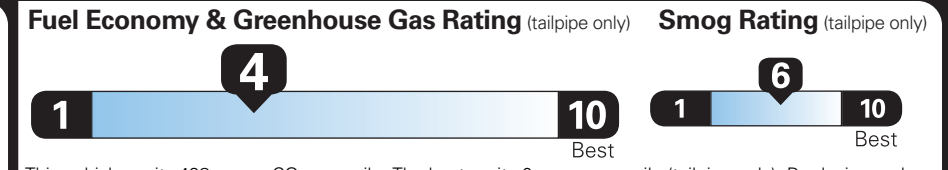

This vehicle emits 498 grams CO2 per mile. The best emits 0 grams per mile (tailpipe only). Producing and distributing fuel also create emissions; learn more at fueleconomy.gov.

Actual results will vary for many reasons, including driving conditions and how you drive and maintain your vehicle. The average new vehicle gets 28 MPG and costs $9,750 to fuel over 5 years. Cost estimates are based on 15,000 miles per year at $3.60 per gallon. MPGe is miles per gasoline gallon equivalent. Vehicle emissions are a significant cause of climate change and smog.

fueleconomy.gov

Calculate personalized estimates and compare vehicles

GOVERNMENT 5-STAR SAFETY RATINGS

Table of safety ratings: Overall Vehicle Score (Not Rated), Frontal Crash (Not Rated), Driver Passenger (Not Rated), Side Crash (5 stars), Rollover (4 stars)

Star ratings range from 1 to 5 stars (★★★★★), with 5 being the highest. Source: National Highway Traffic Safety Administration (NHTSA). www.safercar.gov or 1-888-327-4236

THE LINCOLN WAY™ APP

- Download the Lincoln Way app* and you can: Remotely start, lock and unlock your vehicle, Locate your vehicle and check approximate fuel range, Receive vehicle health alerts

The Lincoln Connect™ modem is active and sending vehicle data (e.g., diagnostics) to Lincoln. See in-vehicle Settings for connectivity options.

Lincoln Protect™

Insist on Lincoln Protect! The only extended service plan fully backed by Lincoln and honored at every Lincoln dealership in the U.S., Canada and Mexico. See your Lincoln dealer or visit www.LincolnOwner.com

WARNING: Operating, servicing and maintaining a passenger vehicle, pickup truck, van, or off-road vehicle can expose you to chemicals including engine exhaust, carbon monoxide, phthalates, and lead, which are known to the State of California to cause cancer and birth defects or other reproductive harm. To minimize exposure, avoid breathing exhaust, do not idle the engine except as necessary, service your vehicle in a well-ventilated area and wear gloves or wash your hands frequently when servicing your vehicle. For more information go to www.P65Warnings.ca.gov/passenger-vehicle.

SCAN OR TEXT 5LREL00031 TO 59173

www.lincoln.com/help/privacy-terms/