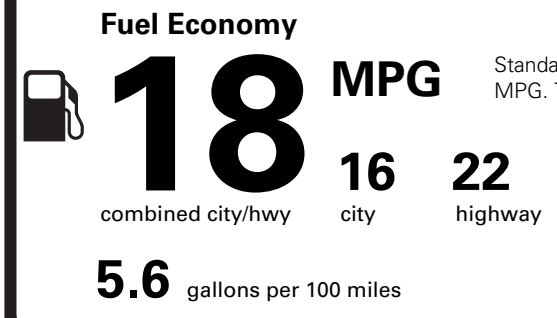

EPA DOT Fuel Economy and Environment

Gasoline Vehicle

Standard SUVs range from 13 to 102 MPG. The best vehicle rates 140 MPGe.

You spend $5,250 more in fuel costs over 5 years compared to the average new vehicle.

Annual fuel cost $3,000