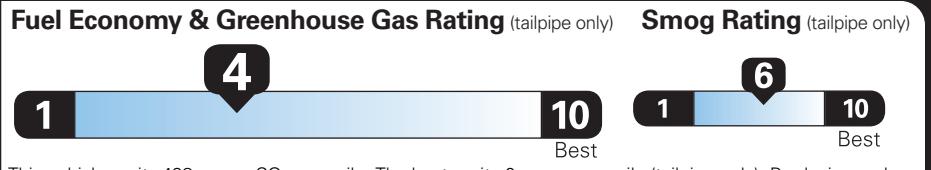

This vehicle emits 498 grams CO₂ per mile. The best emits 0 grams per mile (tailpipe only). Producing and distributing fuel also create emissions; learn more at fuelconomy.gov.

Actual results will vary for many reasons, including driving conditions and how you drive and maintain your vehicle. The average new vehicle gets 28 MPG and costs $8,000 to fuel over 5 years. Cost estimates are based on 15,000 miles per year at $2.95 per gallon. MPGe is miles per gasoline gallon equivalent. Vehicle emissions are a significant cause of climate change and smog.

fuelconomy.gov

Calculate personalized estimates and compare vehicles

GOVERNMENT 5-STAR SAFETY RATINGS

Overall Vehicle Score	Not Rated	
Based on the combined ratings of frontal, side and rollover. Should ONLY be compared to other vehicles of similar size and weight.		
Frontal Crash	Driver Passenger	Not Rated Not Rated
Based on the risk of injury in a frontal impact. Should ONLY be compared to other vehicles of similar size and weight.		
Side Crash	Front seat Rear seat	★★★★★
Based on the risk of injury in a side impact.		
Rollover		★★★★
Based on the risk of rollover in a single-vehicle crash.		

Star ratings range from 1 to 5 stars (★★★★★), with 5 being the highest. Source: National Highway Traffic Safety Administration (NHTSA). www.safercar.gov or 1-888-327-4236