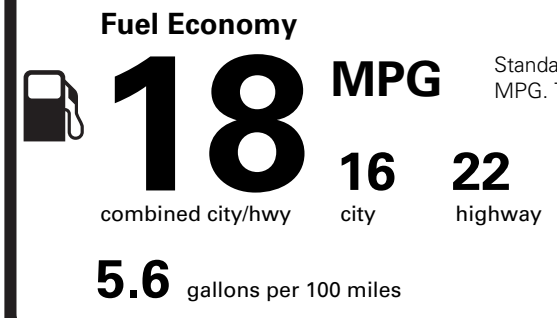

RAMP ONE	RA5B	
RAMP TWO	RAIL	
	ITEM #:	67-D303 O/T 1
This label is affixed pursuant to the Federal Automobile Information Disclosure Act. Gasoline, License, and Title Fees, State and Local taxes are not included. Dealer installed options or accessories are not included unless listed above.		

SPECIAL ORDER
1976 R RD 2X 330 000006 05 24 23

EPA DOT Fuel Economy and Environment

Gasoline Vehicle

Standard SUVs range from 14 to 102 MPG. The best vehicle rates 132 MPGe.

You spend \$4,250 more in fuel costs over 5 years compared to the average new vehicle.