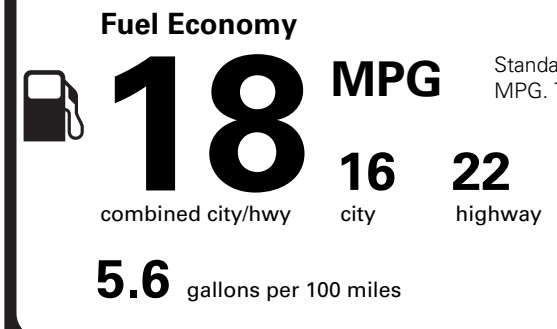

EPA DOT Fuel Economy and Environment

Gasoline Vehicle

Standard SUVs range from 13 to 102 MPG. The best vehicle rates 140 MPGe.

You spend $5,250 more in fuel costs over 5 years compared to the average new vehicle.

Annual fuel cost $3,000