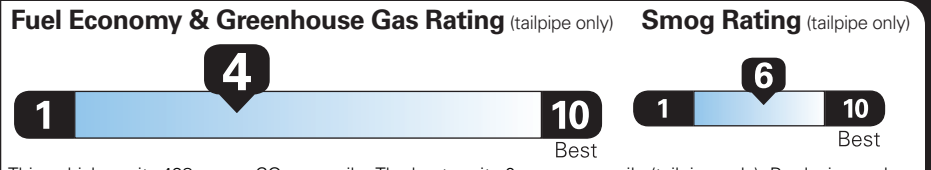

This vehicle emits 498 grams CO2 per mile. The best emits 0 grams per mile (tailpipe only). Producing and distributing fuel also create emissions; learn more at fueleconomy.gov.

Actual results will vary for many reasons, including driving conditions and how you drive and maintain your vehicle. The average new vehicle gets 28 MPG and costs $9,750 to fuel over 5 years. Cost estimates are based on 15,000 miles per year at $3.60 per gallon. MPGe is miles per gasoline gallon equivalent. Vehicle emissions are a significant cause of climate change and smog.

fueleconomy.gov

Calculate personalized estimates and compare vehicles

GOVERNMENT 5-STAR SAFETY RATINGS. Overall Vehicle Score Not Rated. Frontal Crash Not Rated. Side Crash 5 stars. Rollover 4 stars.

THE LINCOLN WAY™ APP. Your Dashboard of Services & Features. Download the Lincoln Way app* and you can: Remotely start, lock and unlock your vehicle, Locate your vehicle and check approximate fuel range, Receive vehicle health alerts.