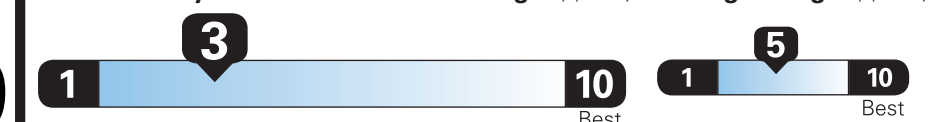

Fuel Economy & Greenhouse Gas Rating (tailpipe only) **Smog Rating** (tailpipe only)

This vehicle emits 512 grams CO₂ per mile. The best emits 0 grams per mile (tailpipe only). Producing and distributing fuel also create emissions; learn more at fueleconomy.gov.

Actual results will vary for many reasons, including driving conditions and how you drive and maintain your vehicle. The average new vehicle gets 29 MPG and costs $8,500 to fuel over 5 years. Cost estimates are based on 15,000 miles per year at $3.30 per gallon. MPGe is miles per gasoline gallon equivalent. Vehicle emissions are a significant cause of climate change and smog.

fueleconomy.gov

Calculate personalized estimates and compare vehicles

Smartphone QR Code™

GOVERNMENT 5-STAR SAFETY RATINGS

Overall Vehicle Score ★ ★ ★ ★ ★

Based on the combined ratings of frontal, side and rollover. Should ONLY be compared to other vehicles of similar size and weight.

Frontal Crash	Driver	★ ★ ★ ★ ★
	Passenger	★ ★ ★ ★ ★

Based on the risk of injury in a frontal impact. Should ONLY be compared to other vehicles of similar size and weight.

Side Crash	Front seat	★ ★ ★ ★ ★
	Rear seat	★ ★ ★ ★ ★

Based on the risk of injury in a side impact.

Rollover ★ ★ ★

Based on the risk of rollover in a single-vehicle crash.

Star ratings range from 1 to 5 stars (★ ★ ★ ★ ★), with 5 being the highest.

Source: National Highway Traffic Safety Administration (NHTSA).

www.safercar.gov or 1-888-327-4236

5LMJJ2TG2TEL02153

WARNING: Operating, servicing and maintaining a passenger vehicle, pickup truck, van, or off-road vehicle can expose you to chemicals including engine exhaust, carbon monoxide, phthalates, and lead, which are known to the State of California to cause cancer and birth defects or other reproductive harm. To minimize exposure, avoid breathing exhaust, do not idle the engine except as necessary, service your vehicle in a well-ventilated area and wear gloves or wash your hands frequently when servicing your vehicle. For more information go to www.P65Warnings.ca.gov/passenger-vehicle.

THE LINCOLN WAY™ APP

Your Dashboard of Services & Features

Download the Lincoln Way app* and you can:

- Remotely start, lock and unlock your vehicle
- Locate your vehicle and check approximate fuel range
- Receive vehicle health alerts

The Lincoln Connect™ modem is active and sending vehicle data (e.g., diagnostics) to Lincoln. See in-vehicle Settings for connectivity options.

Lincoln Protect®

Insist on Lincoln Protect! The only extended service plan fully backed by Lincoln and honored at every Lincoln dealership in the U.S., Canada and Mexico. See your Lincoln dealer or visit www.LincolnOwner.com

LINCOLN
AUTOMOTIVE
FINANCIAL
SERVICES

Get approved online at
www.lincolnaf.com