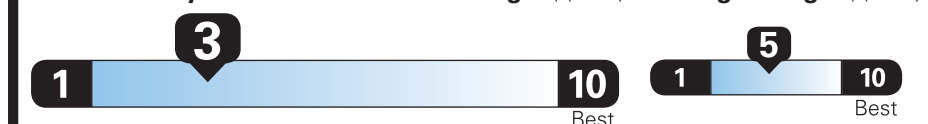

This vehicle emits 512 grams CO2 per mile. The best emits 0 grams per mile (tailpipe only). Producing and distributing fuel also create emissions; learn more at fueleconomy.gov.

Actual results will vary for many reasons, including driving conditions and how you drive and maintain your vehicle. The average new vehicle gets 29 MPG and costs $8,500 to fuel over 5 years. Cost estimates are based on 15,000 miles per year at $3.30 per gallon. MPGe is miles per gasoline gallon equivalent. Vehicle emissions are a significant cause of climate change and smog.

fueleconomy.gov

Calculate personalized estimates and compare vehicles

Smartphone QR Code

GOVERNMENT 5-STAR SAFETY RATINGS

Overall Vehicle Score ★★★★★

Based on the combined ratings of frontal, side and rollover. Should ONLY be compared to other vehicles of similar size and weight.

Frontal Crash Driver Passenger ★★★★★

Based on the risk of injury in a frontal impact. Should ONLY be compared to other vehicles of similar size and weight.

Side Crash Front seat Rear seat ★★★★★

Based on the risk of injury in a side impact.

Rollover ★★★★★

Based on the risk of rollover in a single-vehicle crash.

Star ratings range from 1 to 5 stars (★★★★★), with 5 being the highest.

Source: National Highway Traffic Safety Administration (NHTSA).

www.safercar.gov or 1-888-327-4236

5LMJJ2TG0TEL10185

WARNING: Operating, servicing and maintaining a passenger vehicle, pickup truck, van, or off-road vehicle can expose you to chemicals including engine exhaust, carbon monoxide, phthalates, and lead, which are known to the State of California to cause cancer and birth defects or other reproductive harm. To minimize exposure, avoid breathing exhaust, do not idle the engine except as necessary, service your vehicle in a well-ventilated area and wear gloves or wash your hands frequently when servicing your vehicle. For more information go to www.P65Warnings.ca.gov/passenger-vehicle.

THE LINCOLN WAY™ APP

Your Dashboard of Services & Features

- Download the Lincoln Way app* and you can: Remotely start, lock and unlock your vehicle Locate your vehicle and check approximate fuel range Receive vehicle health alerts

The Lincoln Connect™ modem is active and sending vehicle data (e.g., diagnostics) to Lincoln. See in-vehicle Settings for connectivity options.

Lincoln Protect®

Insist on Lincoln Protect! The only extended service plan fully backed by Lincoln and honored at every Lincoln dealership in the U.S., Canada and Mexico. See your Lincoln dealer or visit www.LincolnOwner.com

LINCOLN AUTOMOTIVE FINANCIAL SERVICES

Get approved online at www.lincolnaf.com