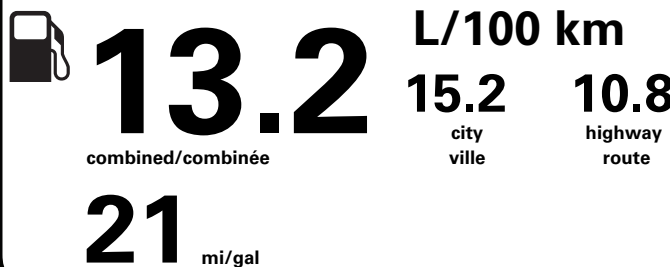

Fuel Consumption / Consommation de carburant

Annual fuel **COST**
for an annual distance of 20,000 km, and an average fuel price of $1.00 per litre

$ 2 640

Coût annuel en carburant

pour une distance annuelle de 20 000 km, et un prix moyen du carburant de 1,00 $ par litre

Standard SUVs range from / Les VUS ordinaires font entre

2.2 - 17.7 L_e/100 km

L_e is gasoline litre equivalent
L_e signifie litre équivalent d'essence

Carbon Dioxide Rating / Indice de dioxyde de carbone

Smog Rating / Indice de Smog

Tailpipe emissions only / Émissions du tuyau d'échappement seulement

Estimates are based on Government of Canada approved criteria and testing methods. Vehicle's actual fuel consumption will vary.

Estimations établies selon des méthodes d'essai et des critères approuvés par le gouvernement du Canada. La consommation de carburant réelle du véhicule variera.

For more information visit

vehicles.nrcan.gc.ca

Pour plus d'information visitez

vehicules.nrcan.gc.ca

U.S. GOVERNMENT SAFETY RATINGS
COTES DE SÉCURITÉ DU GOUVERNEMENT AMÉRICAIN

Overall Vehicle Score / Cote globale du véhicule
Not Rated / Non coté

Frontal Crash / Collision frontale
Driver / Conducteur
Passenger / Passager
Not Rated / Non coté
Not Rated / Non coté

Side Crash / Collision latérale
Front seat / Siège avant
Rear seat / Siège arrière
★★★★★
★★★★★

Rollover / Capotage
★★★★

Star ratings range from 1 to 5 stars (*****), with 5 being the highest.
Les cotes varient de 1 à 5 étoiles (*****), 5 étant la cote la plus élevée.

Source: U.S. National Highway Traffic Safety Administration
For more information / Pour de plus amples renseignements
www.safercar.gov

THE LINCOLN WAY™ APP

Your Dashboard of Services & Features

1. Download the Lincoln Way app* and you can:
2. Remotely start, lock and unlock your vehicle
   - Locate your vehicle and check approximate fuel range
   - Receive vehicle health alerts

The Lincoln Connect™ modem is active and sending vehicle data (e.g., diagnostics) to Lincoln. See in-vehicle Settings for connectivity options.

Scan code not operational at this time

FOR PLANT USE ONLY

SOLD TO/VENDU A Downtown Ford - Downtown Linco 77 East Don Roadway Toronto ON CAN M4M 2A5	B10 007	RAMP ONE/ TERMINAL UN CA7M	DEALER NO./CONCESSIONNAIRE B10 007

TOTAL MSRP $114,845.00

SHIP TO (IF OTHER THAN SOLD TO) / EXPÉDIER A (SI AUTRE QUE L'ACHÉTEUR) Downtown Ford - Downtown Linco 181 Mill St Toronto ON	B1 007	RAMP TWO/ TERMINAL DEUX	FINAL ASSEMBLY PLANT/ USINE DE MONTAGE KENTUCKY

* MANUFACTURER'S SUGGESTED RETAIL PRICE = MSRP
* NOTE: THIS PRICE HAS BEEN DEVELOPED AS A GUIDE. DEALERS MAY SELL FOR LESS AND ARE NOT UNDER ANY OBLIGATION TO ACCEPT THIS SUGGESTED RETAIL PRICE.

SHIP THROUGH/EXPÉDIER VIA	METHOD OF TRANSP./ MODE DE TRANSPORT CONVOY	ITEM #: B1-M040 O/T 1	SPECIAL ORDER

NF021 N NF 2X 235 000019 06 02 22