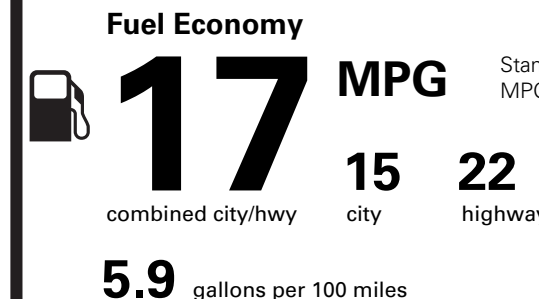

FUNCTIONAL

- 360 DEGREE CAMERA
- ADAPTIVE SUSPENSION
- DYNAMIC BRAKE SUPPORT
- FRONT/REAR PARKING SENSORS
- INTELL ACCESS W/PUSH START
- LINCOLN CO-PILOT360®DR2.0
- LINCOLN DIGITAL EXPERIENCE
- LINCOLN DRIVE MODES
- PHONE AS A KEY
- RAIN-SENSING WIPERS
- REVEL® ULTIMA 3D 28-SPKRS
- SPEED SIGN RECOGNITION
- WIRELESS CHARGING PAD
- UNIVERSAL GARAGE DOOR OPEN

SAFETY/SECURITY

- ADVANCETRAC™ WITH RSC
- AIRBAGS-DUAL-STAGE FRONT
- AIRBAGS-SIDE IMPACT/SAFETY CANOPY SIDE AIR CURTAINS
- ENHANCED SECURITY SYSTEM
- PERIMETER ALARM
- PERSONAL SAFETY SYSTEM™
- PRE-COLLISION ASSIST W/AEB
- TIRE PRESSURE MONITOR SYS

WARRANTY

- 4YR/50K MILE WARRANTY
- 4YR/50K PICKUPDELIVERY SVC
- 6YR/70K MI POWERTRAIN WARR

INCLUDED ON THIS VEHICLE

(MSRP)

EQUIPMENT GROUP 202A

OPTIONAL EQUIPMENT/OTHER

2026 MODEL YEAR	
GRAY MIST METALLIC TRI-COAT	750.00
P275/50R22 ALL-SEASON BSW	
JET APPEARANCE PACKAGE	3,500.00
.22" HIGH GLOSS EBONY ALUM WHL	
HEAVY DUTY TRAILER TOW PKG	750.00
BLUECRUISE EQUIP: 4 YEAR INCL	
CONN PKG: 4 YR INCL W/LNCN-APP	
SECURE PKG: 4 YR INCLUDED	
FRONT LICENSE PLATE BRACKET	NO CHARGE

PRICE INFORMATION

BASE PRICE	$101,995.00
TOTAL OPTIONS/OTHER	5,000.00
TOTAL VEHICLE & OPTIONS/OTHER	106,995.00
DESTINATION & DELIVERY	2,895.00

Fuel Economy and Environment

Gasoline Vehicle

Standard SUVs range from 13 to 115 MPG. The best vehicle rates 146 MPGe.

You spend
$6,000

more in fuel costs
over 5 years
compared to the
average new vehicle.

Annual fuel cost
$2,900