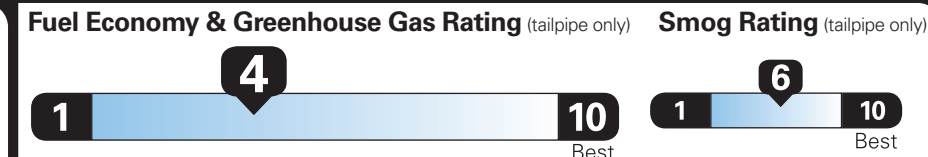

This vehicle emits 498 grams CO2 per mile. The best emits 0 grams per mile (tailpipe only). Producing and distributing fuel also create emissions; learn more at fueleconomy.gov.

Actual results will vary for many reasons, including driving conditions and how you drive and maintain your vehicle. The average new vehicle gets 28 MPG and costs $9,750 to fuel over 5 years. Cost estimates are based on 15,000 miles per year at $3.60 per gallon. MPGe is miles per gasoline gallon equivalent. Vehicle emissions are a significant cause of climate change and smog.

fueleconomy.gov

Calculate personalized estimates and compare vehicles

GOVERNMENT 5-STAR SAFETY RATINGS

Table of safety ratings: Overall Vehicle Score (Not Rated), Frontal Crash (Not Rated), Driver Passenger (Not Rated), Side Crash (5 stars), Rollover (4 stars)

Star ratings range from 1 to 5 stars (★★★★★), with 5 being the highest. Source: National Highway Traffic Safety Administration (NHTSA). www.safercar.gov or 1-888-327-4236

THE LINCOLN WAY™ APP

Your Dashboard of Services & Features

- Download the Lincoln Way app* and you can: Remotely start, lock and unlock your vehicle; Locate your vehicle and check approximate fuel range; Receive vehicle health alerts

The Lincoln Connect™ modem is active and sending vehicle data (e.g., diagnostics) to Lincoln. See in-vehicle Settings for connectivity options.

Lincoln Protect™

Insist on Lincoln Protect! The only extended service plan fully backed by Lincoln and honored at every Lincoln dealership in the U.S., Canada and Mexico. See your Lincoln dealer or visit www.LincolnOwner.com

Main vehicle information table with columns for equipment (RAMP ONE, CL1K, RAMP TWO, CONVOY), item number (26-P72N O/T 1), total MSRP ($105,525.00), and special order details (PJ051 N RD 2X 415 000052 09 05 23).