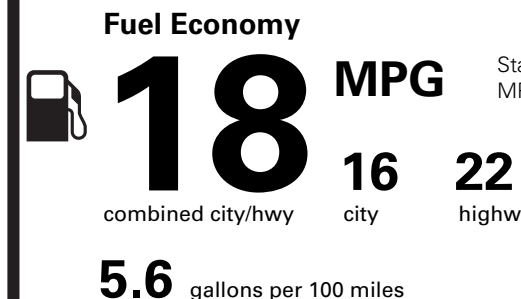

EPA DOT Fuel Economy and Environment

Gasoline Vehicle

Standard SUVs range from 13 to 102 MPG. The best vehicle rates 140 MPGe.

You spend $5,250

more in fuel costs over 5 years compared to the average new vehicle.

Annual fuel cost $3,000