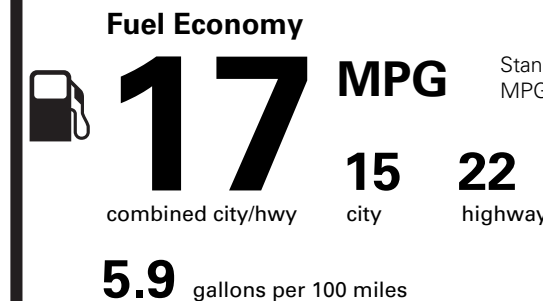

WARRANTY

- 4YR/50K MILE WARRANTY 4YR/50K PICKUPDELIVERY SVC 6YR/70K MI POWERTRAIN WARR

INCLUDED ON THIS VEHICLE

(MSRP)

EQUIPMENT GROUP 202A

OPTIONAL EQUIPMENT/OTHER

Table with 2 columns: Equipment Name, MSRP. Includes items like GRAY MIST METALLIC TRI-COAT, 2ND RW PWR TAILRD SEATS, etc.

PRICE INFORMATION

Table with 2 columns: Description, MSRP. Includes BASE PRICE \$99,995.00, TOTAL VEHICLE & OPTIONS/OTHER \$107,930.00.

EPA DOT Fuel Economy and Environment

Gasoline Vehicle

Standard SUVs range from 12 to 115 MPG. The best vehicle rates 140 MPGe.