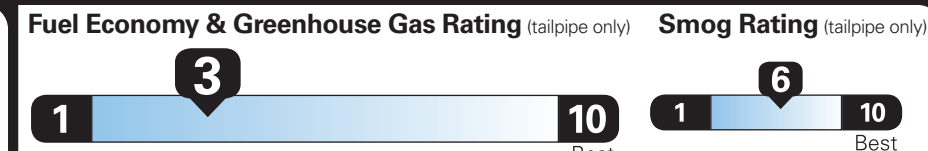

This vehicle emits 510 grams CO2 per mile. The best emits 0 grams per mile (tailpipe only). Producing and distributing fuel also create emissions; learn more at fueleconomy.gov.

Actual results will vary for many reasons, including driving conditions and how you drive and maintain your vehicle. The average new vehicle gets 28 MPG and costs $9,500 to fuel over 5 years.

fueleconomy.gov

Calculate personalized estimates and compare vehicles

Smartphone QR Code

GOVERNMENT 5-STAR SAFETY RATINGS

Overall Vehicle Score Not Rated

Based on the combined ratings of frontal, side and rollover. Should ONLY be compared to other vehicles of similar size and weight.

Frontal Crash Driver Passenger Not Rated Not Rated

Based on the risk of injury in a frontal impact. Should ONLY be compared to other vehicles of similar size and weight.

Side Crash Front seat Rear seat Not Rated Not Rated

Based on the risk of injury in a side impact.

Rollover Not Rated

Based on the risk of rollover in a single-vehicle crash.

Star ratings range from 1 to 5 stars (★★★★★), with 5 being the highest.

Source: National Highway Traffic Safety Administration (NHTSA).

www.safercar.gov or 1-888-327-4236

5LMJJ2LG7SEL15477

WARNING: Operating, servicing and maintaining a passenger vehicle, pickup truck, van, or off-road vehicle can expose you to chemicals including engine exhaust, carbon monoxide, phthalates, and lead, which are known to the State of California to cause cancer and birth defects or other reproductive harm.

THE LINCOLN WAY™ APP

Your Dashboard of Services & Features

- Download the Lincoln Way app* and you can: Remotely start, lock and unlock your vehicle; Locate your vehicle and check approximate fuel range; Receive vehicle health alerts

The Lincoln Connect™ modem is active and sending vehicle data (e.g., diagnostics) to Lincoln. See in-vehicle Settings for connectivity options.

*Compatible with select smartphone platforms. Lincoln Connect service required (see App Terms for more information). Connected service and related feature functionality is subject to compatible AT&T-network availability.

Insist on Lincoln Protect! The only extended service plan fully backed by Lincoln and honored at every Lincoln dealership in the U.S., Canada and Mexico.

Get approved online at www.lincolnaf.com

Table with 2 columns: RAMP ONE (CM6P), RAMP TWO (CONVOY), ITEM #: 63-1866 O/T 2

TOTAL MSRP $110,125.00

Scan The QR Code to get more details about this vehicle

This label is affixed pursuant to the Federal Automobile Information Disclosure Act. Gasoline, License, and Title Fees, State and Local taxes are not included. Dealer installed options or accessories are not included unless listed above.

SH111 N RD 2X 525 000060 08 11 25