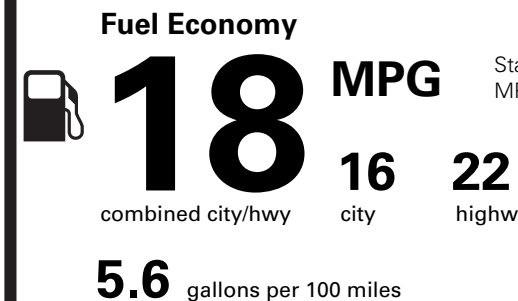

NO CHARGE 625.00 200.00 995.00 NO CHARGE

PRICE INFORMATION

Table with 2 columns: Description, (MSRP). Rows include BASE PRICE (\$95,695.00), TOTAL OPTIONS/OTHER (8,130.00), TOTAL VEHICLE & OPTIONS/OTHER (103,825.00), DESTINATION & DELIVERY (1,995.00).

EPA DOT Fuel Economy and Environment

Gasoline Vehicle

Standard SUVs range from 13 to 102 MPG. The best vehicle rates 140 MPGe.

You spend \$5,250

more in fuel costs over 5 years compared to the average new vehicle.