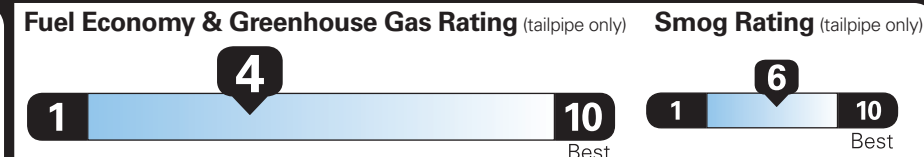

This vehicle emits 498 grams CO2 per mile. The best emits 0 grams per mile (tailpipe only). Producing and distributing fuel also create emissions; learn more at fueleconomy.gov.

Actual results will vary for many reasons, including driving conditions and how you drive and maintain your vehicle. The average new vehicle gets 28 MPG and costs $9,750 to fuel over 5 years. Cost estimates are based on 15,000 miles per year at $3.60 per gallon. MPGe is miles per gasoline gallon equivalent. Vehicle emissions are a significant cause of climate change and smog.

fueleconomy.gov

Calculate personalized estimates and compare vehicles

Smartphone QR Code

GOVERNMENT 5-STAR SAFETY RATINGS

Overall Vehicle Score Not Rated

Based on the combined ratings of frontal, side and rollover. Should ONLY be compared to other vehicles of similar size and weight.

Frontal Crash Driver Passenger Not Rated Not Rated

Based on the risk of injury in a frontal impact. Should ONLY be compared to other vehicles of similar size and weight.

Side Crash Front seat Rear seat ★★★★★ ★★★★★

Based on the risk of injury in a side impact.

Rollover ★★★★★

Based on the risk of rollover in a single-vehicle crash.

Star ratings range from 1 to 5 stars (★★★★★), with 5 being the highest. Source: National Highway Traffic Safety Administration (NHTSA). www.safercar.gov or 1-888-327-4236

5LMJJ2LG6REL21331

WARNING: Operating, servicing and maintaining a passenger vehicle, pickup truck, v vehicle can expose you to chemicals including engine exhaust, carbon monoxide, phtl lead, which are known to the State of California to cause cancer and birth defects or other reproductive harm. To minimize exposure, avoid breathing exhaust, do not idle the engine except as necessary, service your vehicle in a well-ventilated area and wear gloves or wash your hands frequently when servicing your vehicle. For more information go to www.P65Warnings.ca.gov/passenger-vehicle.

rates may apply. Text HELP for help

www.lincoln.com/help/privacy-terms/

RAMP ONE CA1K TOTAL MSRP $105,820.00

RAMP TWO CONVOY ITEM #: 63-2139 O/T 2 LINCOLN AUTOMOTIVE FINANCIAL SERVICES

Whether you decide to lease or finance your vehicle, you'll find the choices that are right for you. See your Lincoln Dealer for details or visit www.lincolnaf.com.

This label is affixed pursuant to the Federal Automobile Information Disclosure Act. Gasoline, License, and Title Fees, State and Local taxes are not included. Dealer installed options or accessories are not included unless listed above.

RJ121 N RD 2X 435 000063 09 12 24