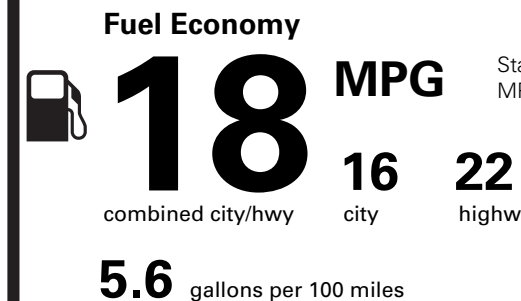

FUNCTIONAL

- 360 DEGREE CAMERA
- ADAPT SUSPEN W/RD PREVIEW
- CONNECTED NAV (1-YR INCL)
- DYNAMIC BRAKE SUPPORT
- FWD/SD/RR PARKING SENSORS
- HEAD-UP DISPLAY
- INTELL ACCESS W/PUSH START
- INTEL ADAPT CRUISE CONTROL
- LINCOLN DRIVE MODES
- PHONE AS A KEY
- PREM CONNECTIVITY:1YR PLAN
- SPEED SIGN RECOGNITION
- SYNC®4 W/EVR & 13.2" SCRIN
- WIRELESS CHARGING PAD

SAFETY/SECURITY

- ADVANCETRAC™ WITH RSC
- AIRBAGS-DUAL-STAGE FRONT
- AIRBAGS-SIDE IMPACT/SAFETY CANOPY SIDE AIR CURTAINS
- ENHANCED SECURITY SYSTEM
- PERIMETER ALARM
- PERSONAL SAFETY SYSTEM™
- PRE-COLLISION ASSIST W/AEB
- TIRE PRESSURE MONITOR SYS

WARRANTY

- 4YR/50K MILE WARRANTY
- 4YR/50K PICKUPDELIVERY SVC
- 6YR/70K MI POWERTRAIN WARR

INCLUDED ON THIS VEHICLE

(MSRP)

EQUIPMENT GROUP 201A

•LUXURY PACKAGE 6,310.00

OPTIONAL EQUIPMENT/OTHER

PERFECT POSITION ST W/ACT MOTN
BLUECRUISE EQUIP: 4 YEAR INCL
EMBRACE - LIT GRILLE STAR NO CHARGE
2ND ROW CAPTAIN W/PASS THRU
ALL-WTHR FLOOR LINERS W/ MATS NO CHARGE
ENHANCED SECURITY ALARM 200.00
3.73 NON-LMTD SLIP REAR AXLE
22" BMA WHL/PREM PNTD PCKTS
FRONT LICENSE PLATE BRACKET NO CHARGE

PRICE INFORMATION

BASE PRICE	$95,325.00
TOTAL OPTIONS/OTHER	6,510.00
TOTAL VEHICLE & OPTIONS/OTHER	101,835.00
DESTINATION & DELIVERY	1,995.00

Fuel Economy and Environment

Gasoline Vehicle

Standard SUVs range from 13 to 102 MPG. The best vehicle rates 140 MPGe.

You spend
$5,250

more in fuel costs
over 5 years
compared to the
average new vehicle.

Annual fuel cost
$3,000