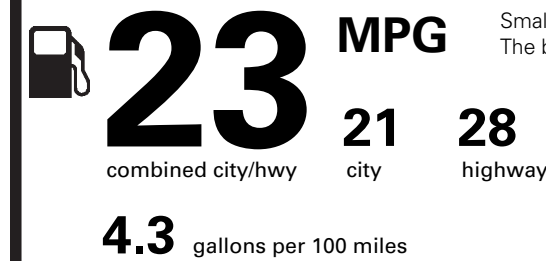

(MSRP)

PRICE INFORMATION

BASE PRICE	\$39,985.00
TOTAL OPTIONS/OTHER	3,050.00
TOTAL VEHICLE & OPTIONS/OTHER	43,035.00
DESTINATION & DELIVERY	925.00

(MSRP)

EPA DOT Fuel Economy and Environment

Gasoline Vehicle

Fuel Economy

Small SUVs range from 18 to 37 MPG. The best vehicle rates 136 MPGe.

You spend **\$1,000** more in fuel costs over 5 years compared to the average new vehicle.

Annual fuel cost **\$1,550**

Fuel Economy & Greenhouse Gas Rating (tailpipe only) Smog Rating (tailpipe only)