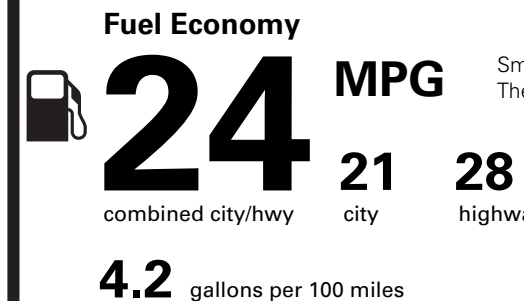

SAFETY/SECURITY

- ADVANCETRAC™ WITH RSC
- AIR BAG - DRIVER KNEE
- AIRBAGS-DUAL-STAGE FRONT
- AIRBAGS - SIDE IMPACT / CURTAINS
- AUTO HIGH BEAMS
- PRE-COLLISION ASSIST W/AEB
- SECURILOCK® PASSIVE ANTI-THEFT SYSTEM
- SOS POST CRASH SYSTEM

WARRANTY

- 4YR/50K MILE WARRANTY
- 4YR/50K PICKUPDELIVERY SVC
- 6YR/70K MI POWERTRAIN WA

INCLUDED ON THIS VEHICLE

(MSRP)

EQUIPMENT GROUP 201A

2,940.00

- •RAIN SENSING WIPERS
- •WINDSHIELD WIPER DE-ICER
- •HEATED/VENTILATED D/P SEATS
- •HEATED STEERING WHEEL
- •WIRELESS CHARGING PAD
- •LINCOLN CO-PILOT360 2.1 VISIO
- •360 DEGREE CAMERA
- •FRONT PARKING SENSORS
- •REAR PARKING SENSORS

OPTIONAL EQUIPMENT/OTHER

- .REVERSE BRAKE ASSIST
- 245/45R20 99V A/S BSW TIRES
- PANORAMIC VISTA RF W/PWR SHADE
- STAR LIGHT METALLIC APPLIQUE
- JET APPEARANCE PACKAGE
- .ROOF RACK-BLACK W/O CROSSBARS
- .20" BLACK ALUMINUM WHEEL
- FRONT LICENSE PLATE BRACKET

1,700.00
NO CHARGE
2,250.00
NO CHARGE

PRICE INFORMATION

BASE PRICE	$45,415.00
TOTAL OPTIONS/OTHER	6,890.00
TOTAL VEHICLE & OPTIONS/OTHER	52,305.00
DESTINATION & DELIVERY	1,395.00

EPA DOT Fuel Economy and Environment

Gasoline Vehicle

Small SUVs range from 14 to 123 MPG. The best vehicle rates 140 MPG.

You spend $1,500

more in fuel costs over 5 years compared to the average new vehicle.

Annual fuel cost $2,250