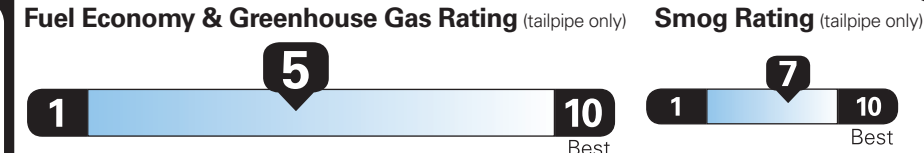

This vehicle emits 374 grams CO₂ per mile. The best emits 0 grams per mile (tailpipe only). Producing and distributing fuel also create emissions; learn more at fueleconomy.gov.

Actual results will vary for many reasons, including driving conditions and how you drive and maintain your vehicle. The average new vehicle gets 28 MPG and costs $9,750 to fuel over 5 years. Cost estimates are based on 15,000 miles per year at $3.60 per gallon. MPGe is miles per gasoline gallon equivalent. Vehicle emissions are a significant cause of climate change and smog.

fueleconomy.gov

Calculate personalized estimates and compare vehicles

GOVERNMENT 5-STAR SAFETY RATINGS

Overall Vehicle Score ★★★★★

Based on the combined ratings of frontal, side and rollover. Should ONLY be compared to other vehicles of similar size and weight.

Frontal Crash Driver Passenger ★★★★★

Based on the risk of injury in a frontal impact. Should ONLY be compared to other vehicles of similar size and weight.

Side Crash Front seat Rear seat ★★★★★

Based on the risk of injury in a side impact.

Rollover ★★★★★

Based on the risk of rollover in a single-vehicle crash.

Star ratings range from 1 to 5 stars (★★★★★), with 5 being the highest. Source: National Highway Traffic Safety Administration (NHTSA). www.safercar.gov or 1-888-327-4236

THE LINCOLN WAY™ APP

Your Dashboard of Services & Features

1. Download the Lincoln Way app* and you can:
2. Remotely start, lock and unlock your vehicle
   - Locate your vehicle and check approximate fuel range
   - Receive vehicle health alerts

The Lincoln Connect™ modem is active and sending vehicle data (e.g., diagnostics) to Lincoln. See in-vehicle Settings for connectivity options.

Lincoln Protect™

Insist on Lincoln Protect! The only extended service plan fully backed by Lincoln and honored at every Lincoln dealership in the U.S., Canada and Mexico. See your Lincoln dealer or visit www.LincolnOwner.com

WARNING: Operating, servicing and maintaining a passenger vehicle, pickup truck, van, or off-road vehicle can expose you to chemicals including engine exhaust, carbon monoxide, phthalates, and lead, which are known to the State of California to cause cancer and birth defects or other reproductive harm. To minimize exposure, avoid breathing exhaust, do not idle the engine except as necessary, service your vehicle in a well-ventilated area and wear gloves or wash your hands frequently when servicing your vehicle. For more information go to www.P65Warnings.ca.gov/passenger-vehicle.

SCAN OR TEXT 5LRUL14688 TO 59173

www.lincoln.com/help/privacy-terms/