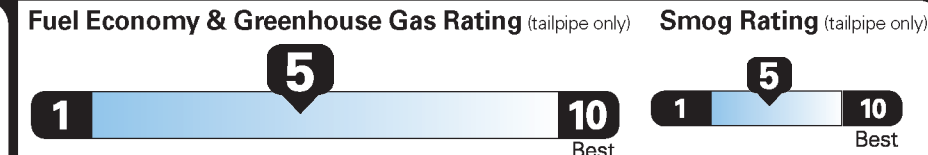

This vehicle emits 369 grams CO₂ per mile. The best emits 0 grams per mile (tailpipe only). Producing and distributing fuel also create emissions; learn more at fueleconomy.gov.

Actual results will vary for many reasons, including driving conditions and how you drive and maintain your vehicle. The average new vehicle gets 27 MPG and costs $7,500 to fuel over 5 years. Cost estimates are based on 15,000 miles per year at $2.70 per gallon. MPG_e is miles per gasoline gallon equivalent. Vehicle emissions are a significant cause of climate change and smog.

fueleconomy.gov

Calculate personalized estimates and compare vehicles

GOVERNMENT 5-STAR SAFETY RATINGS

Overall Vehicle Score ★★★★★

Based on the combined ratings of frontal, side and rollover. Should ONLY be compared to other vehicles of similar size and weight.

Frontal Crash ★★★★★
Driver Passenger ★★★★★

Based on the risk of injury in a frontal impact. Should ONLY be compared to other vehicles of similar size and weight.

Side Crash ★★★★★
Front seat Rear seat ★★★★★

Based on the risk of injury in a side impact.

Rollover ★★★★★

Based on the risk of rollover in a single-vehicle crash.

Star ratings range from 1 to 5 stars (★★★★★), with 5 being the highest.

Source: National Highway Traffic Safety Administration (NHTSA).
www.safercar.gov or 1-888-327-4236

THE LINCOLN WAY™ APP

Your Dashboard of Services & Features

1. Download the Lincoln Way app* and you can:
2. Remotely start, lock and unlock your vehicle
   - Locate your vehicle and check approximate fuel range
   - Receive vehicle health alerts

The Lincoln Connect™ modem is active and sending vehicle data (e.g., diagnostics) to Lincoln. See in-vehicle Settings for connectivity options.

Lincoln Protect™

Insist on Lincoln Protect! The only extended service plan fully backed by Lincoln and honored at every Lincoln dealership in the U.S., Canada and Mexico. See your Lincoln dealer or visit www.LincolnOwner.com

RAMP ONE	CH18	CONVOY	TOTAL MSRP $47,495.00
RAMP TWO	ITEM #: 46-D207 O/T 2		
This label is affixed pursuant to the Federal Automobile Information Disclosure Act. Gasoline, License, and Title Fees, State and Local taxes are not included. Dealer installed options or accessories are not included unless listed above.			MA221 N RD 2X 120 000113 01 22 21