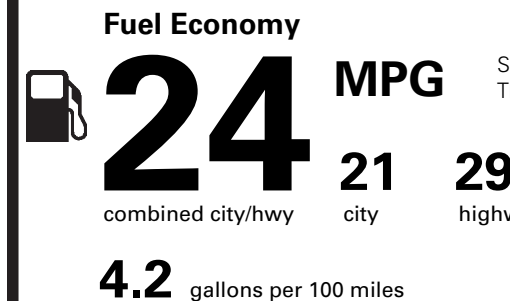

FUNCTIONAL

- 12.3" COLOR CLUSTR DISPLAY
- 8" LCD CNTR STK TOUCHSCRN
- INTELLIGENT ACCESS W/PUSH BUTTON START
- LANE-KEEPING SYSTEM
- LINCOLN CONNECT - 4G MODEM WITH WIFI CAPABILITY
- LINCOLN DRIVE MODES
- REMOTE KEYLESS ENTRY
- REMOTE START
- REVEL AUDIO W/14 SPEAKERS
- REVERSE PARKING AID
- STOP-START SYSTEM
- SYNC3® W/ VOICE ACT NAV
- UNIVERSAL GARAGE DOOR OPEN

SAFETY/SECURITY

- ADVANCETRAC WITH RSC
- AIRBAGS - SIDE IMPACT / CURTAINS
- AIRBAGS-DRVR&PASS KNEE
- AIRBAGS-DUAL-STAGE FRONT
- AUTO HIGH BEAMS
- BLIND SPOT DETECTION W/CTA
- PASSIVE ANTI-THEFT SECURILOCK SYSTEM
- PRE-COLLISION ASSIST W/AEB
- SOS POST CRASH SYSTEM

WARRANTY

- 4YR/50K MILE WARRANTY
- 4YR/50K PICKUPDELIVERY SVC
- 6YR/70K MI POWERTRAIN WARR

INCLUDED ON THIS VEHICLE

EQUIPMENT GROUP 200A

OPTIONAL EQUIPMENT/OTHER

- .225/55R19 99V A/S BSW TIRES
- 17" MINI SPARE WHEEL W/TIRE 150.00
- 19" BRT MACH ALUM W/MAGNETIC ELEMENTS PACKAGE 1,100.00
- .HEATED STEERING WHEEL
- .HEATED REAR SEATS
- .HEATED/VENTILATED D/P SEATS
- .WINDSHIELD WIPER DE-ICER
- .RAIN SENSING WIPERS

PRICE INFORMATION

BASE PRICE	(MSRP)	$45,250.00
TOTAL OPTIONS/OTHER		1,250.00
TOTAL VEHICLE & OPTIONS/OTHER		46,500.00
DESTINATION & DELIVERY		995.00

EPA DOT Fuel Economy and Environment

Gasoline Vehicle

Small SUVs range from 16 to 120 MPG. The best vehicle rates 141 MPGe.

You spend **$1,000**

more in fuel costs over 5 years compared to the average new vehicle.

Annual fuel cost **$1,700**