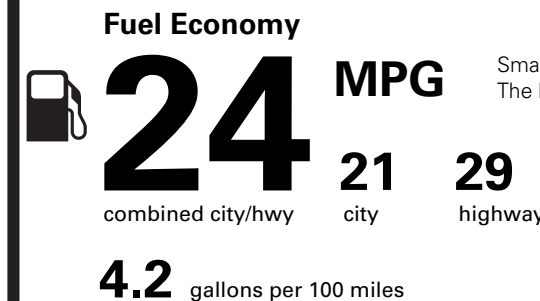

FUNCTIONAL

- 12.3" COLOR CLUSTR DISPLAY
- 8" LCD CNTR STK TOUCHSCRN
- INTELLIGENT ACCESS W/PUSH BUTTON START
- LANE-KEEPING SYSTEM
- LINCOLN CONNECT - 4G MODEM WITH WIFI CAPABILITY
- LINCOLN DRIVE MODES
- REMOTE KEYLESS ENTRY
- REMOTE START
- REVEL AUDIO W/14 SPEAKERS
- REVERSE PARKING AID
- STOP-START SYSTEM
- SYNC3® W/ VOICE ACT NAV
- UNIVERSAL GARAGE DOOR OPEN

SAFETY/SECURITY

- ADVANCETRAC WITH RSC
- AIRBAGS - SIDE IMPACT / CURTAINS
- AIRBAGS-DRVR&PASS KNEE
- AIRBAGS-DUAL-STAGE FRONT
- AUTO HIGH BEAMS
- BLIND SPOT DETECTION W/CTA
- PASSIVE ANTI-THEFT SECURILOCK SYSTEM
- PRE-COLLISION ASSIST W/AEB
- SOS POST CRASH SYSTEM

WARRANTY

- 4YR/50K MILE WARRANTY
- 4YR/50K PICKUPDELIVERY SVC
- 6YR/70K MI POWERTRAIN WARR

INCLUDED ON THIS VEHICLE

(MSRP)

EQUIPMENT GROUP 200A

OPTIONAL EQUIPMENT/OTHER

2021 MODEL YEAR	
ICED MOCHA	695.00
.225/55R19 99V A/S BSW TIRES	
ALL-WTHR FLR LNRS W/MATS	200.00
17" MINI SPARE WHEEL W/TIRE	150.00
19" BRT MACH ALUM W/MAGNETIC ELEMENTS PACKAGE	1,100.00
.HEATED STEERING WHEEL	
.HEATED REAR SEATS	
.HEATED/VENTILATED D/P SEATS	
.WINDSHIELD WIPER DE-ICER	
.RAIN SENSING WIPERS	
FRONT LICENSE PLATE BRACKET	NO CHARGE

PRICE INFORMATION

BASE PRICE	$45,250.00
TOTAL OPTIONS/OTHER	2,145.00
TOTAL VEHICLE & OPTIONS/OTHER	47,395.00
DESTINATION & DELIVERY	1,095.00

EPA DOT Fuel Economy and Environment

Gasoline Vehicle

Small SUVs range from 16 to 120 MPG. The best vehicle rates 141 MPGe.

You spend **$1,000**

more in fuel costs over 5 years compared to the average new vehicle.

Annual fuel cost **$1,700**