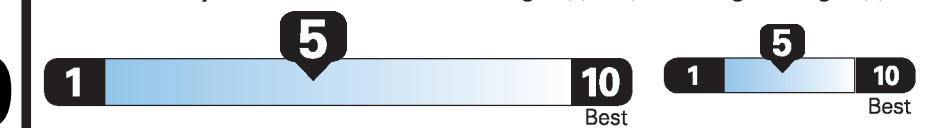

Fuel Economy & Greenhouse Gas Rating (tailpipe only) **Smog Rating** (tailpipe only)

This vehicle emits 369 grams CO₂ per mile. The best emits 0 grams per mile (tailpipe only). Producing and distributing fuel also create emissions; learn more at fueleconomy.gov.

Actual results will vary for many reasons, including driving conditions and how you drive and maintain your vehicle. The average new vehicle gets 27 MPG and costs $7,500 to fuel over 5 years. Cost estimates are based on 15,000 miles per year at $2.70 per gallon. MPGe is miles per gasoline gallon equivalent. Vehicle emissions are a significant cause of climate change and smog.

fueleconomy.gov

Calculate personalized estimates and compare vehicles

GOVERNMENT 5-STAR SAFETY RATINGS

Overall Vehicle Score Not Rated

Based on the combined ratings of frontal, side and rollover. Should ONLY be compared to other vehicles of similar size and weight.

Frontal Crash Driver Passenger Not Rated Not Rated

Based on the risk of injury in a frontal impact. Should ONLY be compared to other vehicles of similar size and weight.

Side Crash Front seat Rear seat Not Rated Not Rated

Based on the risk of injury in a side impact.

Rollover Not Rated

Based on the risk of rollover in a single-vehicle crash.

Star ratings range from 1 to 5 stars (★★★★★), with 5 being the highest.

Source: National Highway Traffic Safety Administration (NHTSA).

www.safercar.gov or 1-888-327-4236

THE LINCOLN WAY™ APP

Your Dashboard of Services & Features

1. Download the Lincoln Way app* and you can:
2. Remotely start, lock and unlock your vehicle
   - Locate your vehicle and check approximate fuel range
   - Receive vehicle health alerts

The Lincoln Connect™ modem is active and sending vehicle data (e.g., diagnostics) to Lincoln. See in-vehicle Settings for connectivity options.

Lincoln Protect™

Insist on Lincoln Protect! The only extended service plan fully backed by Lincoln and honored at every Lincoln dealership in the U.S., Canada and Mexico. See your Lincoln dealer or visit www.LincolnOwner.com

WARNING: Operating, servicing and maintaining a passenger vehicle, pickup truck, van, or off-road vehicle can expose you to chemicals including engine exhaust, carbon monoxide, phthalates, and lead, which are known to the State of California to cause cancer and birth defects or other reproductive harm. To minimize exposure, avoid breathing exhaust, do not idle the engine except as necessary, service your vehicle in a well-ventilated area and wear gloves or wash your hands frequently when servicing your vehicle. For more information go to www.P65Warnings.ca.gov/passenger-vehicle.

SCAN OR TEXT 5LLUL08709 TO 59173

www.lincoln.com/help/privacy-terms/