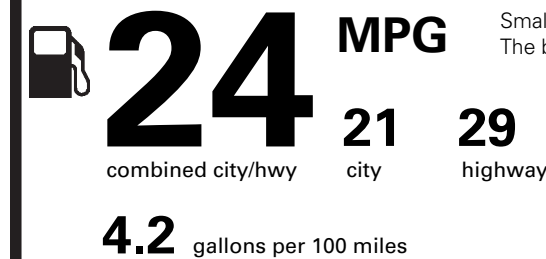

SAFETY/SECURITY

- ADVANCETRAC WITH RSC
- AIRBAGS - SIDE IMPACT / CURTAINS
- AUTO HIGH BEAMS
- BLIND SPOT DETECTION W/CTA
- DRIVER/PASS KNEE AIR BAGS
- DUAL STAGE FRONT AIRBAGS
- PASSIVE ANTI-THEFT SECURILOCK SYSTEM
- PRE-COLLISION ASSIST W/AEB
- SOS POST CRASH SYSTEM

WARRANTY

- 4YR/50K MILE WARRANTY
- 4YR/50K PICKUPDELIVERY SVC
- 6YR/70K MI POWERTRAIN WA

INCLUDED ON THIS VEHICLE

EQUIPMENT GROUP 201A

- ELEMENTS PACKAGE
- HEATED/VENTILATED D/P SEATS
- HEATED REAR SEATS
- HEATED STEERING WHEEL
- RAIN SENSING WIPERS
- WINDSHIELD WIPER DE-ICER
- LINCOLN CO-PILOT360 PLUS PKG
- 360 DEGREE CAMERA
- ACTIVE PARK ASSIST PLUS
- ADAPTIVE CRUISE CNTRL W/TJA

(MSRP)

4,150.00

OPTIONAL EQUIPMENT/OTHER

- 2020 MODEL YEAR
- FLIGHT BLUE CLEARCOAT
- .19" UBM ALUM WHL W/MAGNETIC .225/55R19 99V A/S BSW TIRES
- TECHNOLOGY PACKAGE
- REMOTE START SYSTEM
- FRONT LICENSE PLATE BRACKET

695.00

2,750.00

NO CHARGE

PRICE INFORMATION

BASE PRICE	$44,830.00
TOTAL OPTIONS/OTHER	7,595.00
TOTAL VEHICLE & OPTIONS/OTHER	52,425.00
DESTINATION & DELIVERY	995.00
TOTAL BEFORE DISCOUNTS	53,420.00
EQUIPMENT GROUP SAVINGS	- 750.00

(MSRP)

Fuel Economy and Environment

Gasoline Vehicle

Fuel Economy

Small SUVs range from 18 to 120 MPG. The best vehicle rates 136 MPGe.

You spend **$1,000**

more in fuel costs over 5 years compared to the average new vehicle.

Annual fuel cost **$1,700**