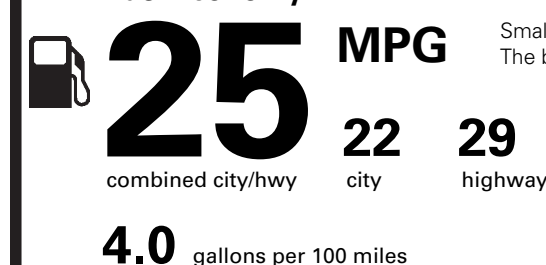

FUNCTIONAL

- 12.3" COLOR CLUSTR DISPLAY
- 8" LCD CNTR STK TOUCHSCRN
- INTELLIGENT ACCESS W/PUSH BUTTON START
- LANE-KEEPING SYSTEM
- LINCOLN CONNECT - 4G MODEM WITH WIFI CAPABILITY
- LINCOLN DRIVE MODES
- REMOTE KEYLESS ENTRY
- REMOTE START
- REVEL AUDIO W/14 SPEAKERS
- REVERSE PARKING AID
- STOP-START SYSTEM
- SYNC3® W/ VOICE ACT NAV
- UNIVERSAL GARAGE DOOR OPEN

SAFETY/SECURITY

- ADVANCETRAC WITH RSC
- AIRBAGS - SIDE IMPACT / CURTAINS
- AIRBAGS-DRVR&PASS KNEE
- AIRBAGS-DUAL-STAGE FRONT
- AUTO HIGH BEAMS
- BLIND SPOT DETECTION W/CTA
- PASSIVE ANTI-THEFT SECURILOCK SYSTEM
- PRE-COLLISION ASSIST W/AEB
- SOS POST CRASH SYSTEM

WARRANTY

- 4YR/50K MILE WARRANTY
- 4YR/50K PICKUPDELIVERY SVC
- 6YR/70K MI POWERTRAIN WARR

INCLUDED ON THIS VEHICLE

EQUIPMENT GROUP 200A

OPTIONAL EQUIPMENT/OTHER

- 245/45R20 99V A/S BSW TIRES
- 17" MINI SPARE WHEEL W/TIRE 150.00
- MONOCHROMATIC PKG-INFINITE BLK 1,600.00
- .20" BLACK ALUMINUM WHEEL ELEMENTS PACKAGE 1,100.00
- .HEATED STEERING WHEEL
- .HEATED REAR SEATS
- .HEATED/VENTILATED D/P SEATS
- .WINDSHIELD WIPER DE-ICER
- .RAIN SENSING WIPERS

PRICE INFORMATION

BASE PRICE	(MSRP) $43,050.00
TOTAL OPTIONS/OTHER	2,850.00
TOTAL VEHICLE & OPTIONS/OTHER	45,900.00
DESTINATION & DELIVERY	995.00

EPA DOT Fuel Economy and Environment

Gasoline Vehicle

Fuel Economy

Small SUVs range from 16 to 120 MPG. The best vehicle rates 141 MPGe.

You spend **$500**

more in fuel costs over 5 years compared to the average new vehicle.

Annual fuel cost **$1,600**