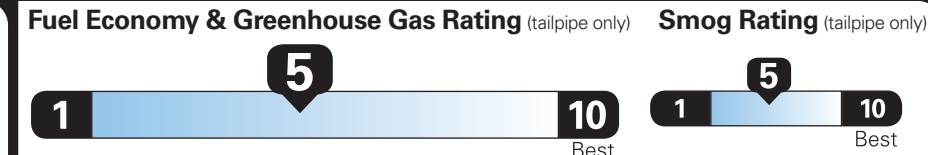

This vehicle emits 369 grams CO₂ per mile. The best emits 0 grams per mile (tailpipe only). Producing and distributing fuel also create emissions; learn more at fueleconomy.gov.

Actual results will vary for many reasons, including driving conditions and how you drive and maintain your vehicle. The average new vehicle gets 27 MPG and costs $6,500 to fuel over 5 years. Cost estimates are based on 15,000 miles per year at $2.35 per gallon. MPGe is miles per gasoline gallon equivalent. Vehicle emissions are a significant cause of climate change and smog.

fueleconomy.gov

Calculate personalized estimates and compare vehicles

Smartphone QR Code™

GOVERNMENT 5-STAR SAFETY RATINGS

Overall Vehicle Score ★★★★★

Based on the combined ratings of frontal, side and rollover. Should ONLY be compared to other vehicles of similar size and weight.

Frontal Crash Driver Passenger ★★★★★

Based on the risk of injury in a frontal impact. Should ONLY be compared to other vehicles of similar size and weight.

Side Crash Front seat Rear seat ★★★★★

Based on the risk of injury in a side impact.

Rollover ★★★★★

Based on the risk of rollover in a single-vehicle crash.

Star ratings range from 1 to 5 stars (★★★★★), with 5 being the highest. Source: National Highway Traffic Safety Administration (NHTSA). www.safercar.gov or 1-888-327-4236

THE LINCOLN WAY™ APP

Your Dashboard of Services & Features

1. Download the Lincoln Way app* and you can:
2. Remotely start, lock and unlock your vehicle
   - Locate your vehicle and check approximate fuel range
   - Receive vehicle health alerts

The Lincoln Connect™ modem is active and sending vehicle data (e.g., diagnostics) to Lincoln. See in-vehicle Settings for connectivity options.

Lincoln Protect™

Insist on Lincoln Protect! The only extended service plan fully backed by Lincoln and honored at every Lincoln dealership in the U.S., Canada and Mexico. See your Lincoln dealer or visit www.LincolnOwner.com

WARNING: Operating, servicing and maintaining a passenger vehicle, pickup truck, van, or off-road vehicle can expose you to chemicals including engine exhaust, carbon monoxide, phthalates, and lead, which are known to the State of California to cause cancer and birth defects or other reproductive harm. To minimize exposure, avoid breathing exhaust, do not idle the engine except as necessary, service your vehicle in a well-ventilated area and wear gloves or wash your hands frequently when servicing your vehicle. For more information go to www.P65Warnings.ca.gov/passenger-vehicle.

SCAN OR TEXT 5LNUL35105 TO 59173

Msg & Data rates may apply. Text HELP for help

www.lincoln.com/help/privacy-terms/

RAMP ONE	CR2L	CONVOY
RAMP TWO	ITEM #: 28-R910 O/T 2	

TOTAL MSRP $49,375.00

LINCOLN AUTOMOTIVE FINANCIAL SERVICES

Whether you decide to lease or finance your vehicle, you'll find the choices that are right for you. See your Lincoln Dealer for details or visit www.lincolnafs.com.

NK101 N RD 2X 245 000228 10 10 22