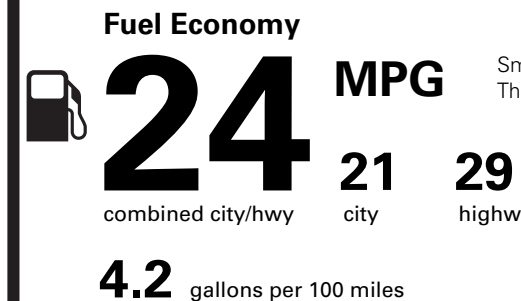

SAFETY/SECURITY

- ADVANCETRAC™ WITH RSC
- AIRBAGS - SIDE IMPACT / CURTAINS
- AIRBAGS-DRVR&PASS KNEE
- AIRBAGS-DUAL-STAGE FRONT
- AUTO HIGH BEAMS
- PASSIVE ANTI-THEFT SECURILOCK SYSTEM
- PRE-COLLISION ASSIST W/AEB
- SOS POST CRASH SYSTEM

WARRANTY

- 4YR/50K MILE WARRANTY
- 4YR/50K PICKUPDELIVERY SVC
- 6YR/70K MI POWERTRAIN WARR

INCLUDED ON THIS VEHICLE

(MSRP)

EQUIPMENT GROUP 101A

2,775.00

- CONVENIENCE PACKAGE
- VOICE-ACTIVATED NAVIGATION
- ELEMENTS PACKAGE
- HEATED/VENTILATED D/P SEATS
- HEATED REAR SEATS
- HEATED STEERING WHEEL
- RAIN SENSING WIPERS
- WINDSHIELD WIPER DE-ICER

OPTIONAL EQUIPMENT/OTHER

- 225/55R19 99V A/S BSW TIRES 200.00
- ALL-WTHR FLR LNRS W/MATS 150.00
- 17" MINI SPARE WHEEL W/TIRE PREMIUM PACKAGE 3,675.00
- . PANORAMIC VISTA RF W/PWR SHAD
- . LEATHER-WRAPPED STRG WHEEL
- . 19" PREM PAINTED ALUM WHEEL 2,500.00
- . LINCOLN CO-PILOT360 1.5 PLUS
- . ACTIVE PARK ASSIST 2.0
- . INTEL ADAPT CRUISE CONTROL
- . 360 DEGREE CAMERA
- FRONT LICENSE PLATE BRACKET NO CHARGE

PRICE INFORMATION

BASE PRICE	$38,880.00
TOTAL OPTIONS/OTHER	9,300.00
TOTAL VEHICLE & OPTIONS/OTHER	48,180.00
DESTINATION & DELIVERY	1,195.00

EPA DOT Fuel Economy and Environment

Gasoline Vehicle

Small SUVs range from 14 to 129 MPG. The best vehicle rates 142 MPGe.

You spend $750 more in fuel costs over 5 years compared to the average new vehicle.

Annual fuel cost $1,450