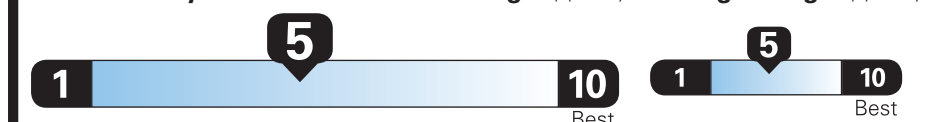

Fuel Economy & Greenhouse Gas Rating (tailpipe only) Smog Rating (tailpipe only)

This vehicle emits 369 grams CO₂ per mile. The best emits 0 grams per mile (tailpipe only). Producing and distributing fuel also create emissions; learn more at fueleconomy.gov.

Actual results will vary for many reasons, including driving conditions and how you drive and maintain your vehicle. The average new vehicle gets 27 MPG and costs $6,500 to fuel over 5 years. Cost estimates are based on 15,000 miles per year at $2.35 per gallon. MPG is miles per gasoline gallon equivalent. Vehicle emissions are a significant cause of climate change and smog.

fueleconomy.gov

Calculate personalized estimates and compare vehicles

GOVERNMENT 5-STAR SAFETY RATINGS

Overall Vehicle Score ★★★★★

Based on the combined ratings of frontal, side and rollover. Should ONLY be compared to other vehicles of similar size and weight.

Frontal Crash Driver Passenger ★★★★★

Based on the risk of injury in a frontal impact. Should ONLY be compared to other vehicles of similar size and weight.

Side Crash Front seat Rear seat ★★★★★

Based on the risk of injury in a side impact.

Rollover ★★★★★

Based on the risk of rollover in a single-vehicle crash.

Star ratings range from 1 to 5 stars (★★★★★), with 5 being the highest.

Source: National Highway Traffic Safety Administration (NHTSA).

www.safercar.gov or 1-888-327-4236

5LMCJ1D91NUL13754

THE LINCOLN WAY™ APP

Your Dashboard of Services & Features

1. Download the Lincoln Way app* and you can:
2. Remotely start, lock and unlock your vehicle
   - Locate your vehicle and check approximate fuel range
   - Receive vehicle health alerts

The Lincoln Connect™ modem is active and sending vehicle data (e.g., diagnostics) to Lincoln. See in-vehicle Settings for connectivity options.

Lincoln Protect™

Insist on Lincoln Protect! The only extended service plan fully backed by Lincoln and honored at every Lincoln dealership in the U.S., Canada and Mexico. See your Lincoln dealer or visit www.LincolnOwner.com

WARNING: Operating, servicing and maintaining a passenger vehicle, pickup truck, van, or off-road vehicle can expose you to chemicals including engine exhaust, carbon monoxide, phthalates, and lead, which are known to the State of California to cause cancer and birth defects or other reproductive harm. To minimize exposure, avoid breathing exhaust, do not idle the engine except as necessary, service your vehicle in a well-ventilated area and wear gloves or wash your hands frequently when servicing your vehicle. For more information go to www.P65Warnings.ca.gov/passenger-vehicle.

SCAN OR TEXT 5LNUL13754 TO 59173

Msg & Data rates may apply. Text HELP for help

www.lincoln.com/help/privacy-terms/

RAMP ONE	RA5M	RAIL
RAMP TWO		ITEM #: 45-4094 O/T X

TOTAL MSRP $43,065.00

LINCOLN AUTOMOTIVE FINANCIAL SERVICES

Whether you decide to lease or finance your vehicle, you'll find the choices that are right for you. See your Lincoln Dealer for details or visit www.lincolnaf.com.

SPECIAL ORDER

NC311 N RD 2X 230 000241 03 31 22