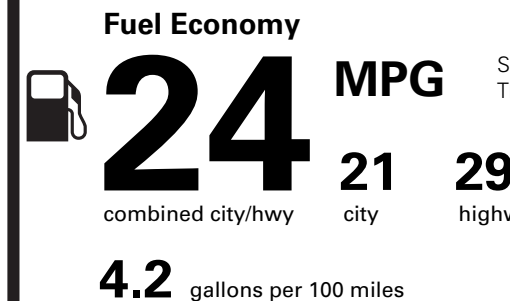

Fuel Economy and Environment

Gasoline Vehicle

Small SUVs range from 14 to 129 MPG. The best vehicle rates 142 MPGe.

You spend $750

more in fuel costs over 5 years compared to the average new vehicle.

Annual fuel cost $1,450