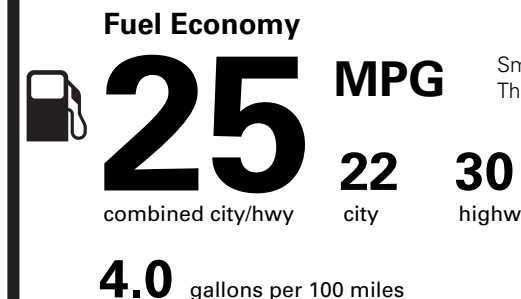

FUNCTIONAL

- 12.3" COLOR CLUSTR DISPLAY
- BLIND SPOT INFO SYS W/CTA
- CABIN PARTICULATE AND ODOR FILTER
- CONNECTED NAV (1-YR INCL)
- INTEL ADAPT CRUISE CONTROL
- INTELL ACCESS W/PUSH START
- LANE-KEEPING SYSTEM
- LINCOLN CONNECT™ - 4G MODEM WITH WIFI CAPABILITY
- LINCOLN DRIVE MODES
- PREM CONNECTIVITY:1YR PLAN
- REAR PARKING SENSORS
- REMOTE START
- SYNC@4 W/EVR & 13.2" SCRIN

SAFETY/SECURITY

- ADVANCETRAC™ WITH RSC
- AIRBAGS - SIDE IMPACT / CURTAINS
- AIR BAG - DRIVER KNEE
- AIRBAGS-DUAL-STAGE FRONT
- AUTO HIGH BEAMS
- PRE-COLLISION ASSIST W/AEB
- SECURILOCK® PASSIVE ANTI-THEFT SYSTEM
- SOS POST CRASH SYSTEM

WARRANTY

- 4YR/50K MILE WARRANTY
- 4YR/50K PICKUPDELIVERY SVC
- 6YR/70K MI POWERTRAIN WARR

INCLUDED ON THIS VEHICLE

(MSRP)

EQUIPMENT GROUP 101A

3,595.00

- •RAIN SENSING WIPERS
- •WINDSHIELD WIPER DE-ICER
- •HEATED/VENTILATED D/P SEATS
- •HEATED STEERING WHEEL
- •WIRELESS CHARGING PAD
- •LINCOLN CO-PILOT360 2.1 VISIO
- •360 DEGREE CAMERA
- •FRONT PARKING SENSORS
- •REAR PARKING SENSORS
- •REVERSE BRAKE ASSIST

OPTIONAL EQUIPMENT/OTHER

- 245/45R20 99V A/S BSW TIRES 1,700.00
- PANORAMIC VISTA RF W/PWR SHADE 2,000.00
- JET APPEARANCE PACKAGE
- .20" BLACK ALUMINUM WHEEL
- FRONT LICENSE PLATE BRACKET NO CHARGE

PRICE INFORMATION

BASE PRICE	$38,830.00
TOTAL OPTIONS/OTHER	7,295.00
TOTAL VEHICLE & OPTIONS/OTHER	46,125.00
DESTINATION & DELIVERY	1,395.00

EPA DOT Fuel Economy and Environment

Gasoline Vehicle

Small SUVs range from 14 to 123 MPG. The best vehicle rates 140 MPGe.

You spend $1,000

more in fuel costs over 5 years compared to the average new vehicle.

Annual fuel cost $2,150