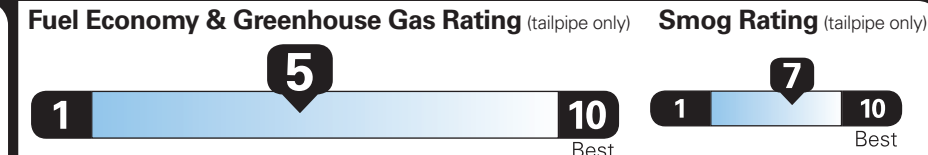

This vehicle emits 356 grams CO₂ per mile. The best emits 0 grams per mile (tailpipe only). Producing and distributing fuel also create emissions; learn more at fueleconomy.gov.

Actual results will vary for many reasons, including driving conditions and how you drive and maintain your vehicle. The average new vehicle gets 28 MPG and costs $9,750 to fuel over 5 years. Cost estimates are based on 15,000 miles per year at $3.60 per gallon. MPGe is miles per gasoline gallon equivalent. Vehicle emissions are a significant cause of climate change and smog.

fueleconomy.gov

Calculate personalized estimates and compare vehicles

Smartphone QR Code™

GOVERNMENT 5-STAR SAFETY RATINGS

Overall Vehicle Score ★★★★★

Based on the combined ratings of frontal, side and rollover. Should ONLY be compared to other vehicles of similar size and weight.

Frontal Crash Driver Passenger ★★★★★

Based on the risk of injury in a frontal impact. Should ONLY be compared to other vehicles of similar size and weight.

Side Crash Front seat Rear seat ★★★★★

Based on the risk of injury in a side impact.

Rollover ★★★★★

Based on the risk of rollover in a single-vehicle crash.

Star ratings range from 1 to 5 stars (★★★★★), with 5 being the highest. Source: National Highway Traffic Safety Administration (NHTSA). www.safercar.gov or 1-888-327-4236

THE LINCOLN WAY™ APP

Your Dashboard of Services & Features

1. Download the Lincoln Way app* and you can:
2. Remotely start, lock and unlock your vehicle
   - Locate your vehicle and check approximate fuel range
   - Receive vehicle health alerts

The Lincoln Connect™ modem is active and sending vehicle data (e.g., diagnostics) to Lincoln. See in-vehicle Settings for connectivity options.

Lincoln Protect®

Insist on Lincoln Protect! The only extended service plan fully backed by Lincoln and honored at every Lincoln dealership in the U.S., Canada and Mexico. See your Lincoln dealer or visit www.LincolnOwner.com

WARNING: Operating, servicing and maintaining a passenger vehicle, pickup truck, van, or off-road vehicle can expose you to chemicals including engine exhaust, carbon monoxide, phthalates, and lead, which are known to the State of California to cause cancer and birth defects or other reproductive harm. To minimize exposure, avoid breathing exhaust, do not idle the engine except as necessary, service your vehicle in a well-ventilated area and wear gloves or wash your hands frequently when servicing your vehicle. For more information go to www.P65Warnings.ca.gov/passenger-vehicle.

SCAN OR TEXT 5LRUL08086 TO 59173

Msg & Data rates may apply. Text HELP for help

www.lincoln.com/help/privacy-terms/