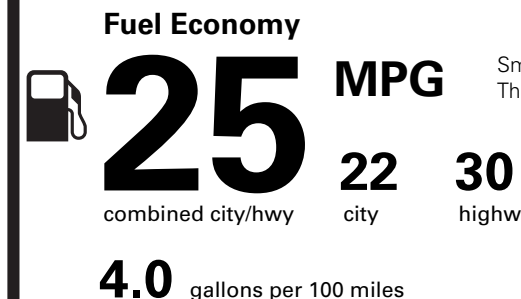

FUNCTIONAL

- 12.3" COLOR CLUSTR DISPLAY
- BLIND SPOT INFO SYS W/CTA
- CABIN PARTICULATE AND ODOR FILTER
- CONNECTED NAV (1-YR INCL)
- INTEL ADAPT CRUISE CONTROL
- INTELL ACCESS W/PUSH START
- LANE-KEEPING SYSTEM
- LINCOLN CONNECT™ - 4G MODEM WITH WIFI CAPABILITY
- LINCOLN DRIVE MODES
- PREM CONNECTIVITY:1YR PLAN
- REAR PARKING SENSORS
- REMOTE START
- SYNC@4 W/EVR & 13.2" SCRIN

SAFETY/SECURITY

- ADVANCETRAC™ WITH RSC
- AIRBAGS - SIDE IMPACT / CURTAINS
- AIR BAG - DRIVER KNEE
- AIRBAGS-DUAL-STAGE FRONT
- AUTO HIGH BEAMS
- PRE-COLLISION ASSIST W/AEB
- SECURILOCK® PASSIVE ANTI-THEFT SYSTEM
- SOS POST CRASH SYSTEM

WARRANTY

- 4YR/50K MILE WARRANTY
- 4YR/50K PICKUPDELIVERY SVC
- 6YR/70K MI POWERTRAIN WARR

INCLUDED ON THIS VEHICLE

(MSRP)

EQUIPMENT GROUP 100A

OPTIONAL EQUIPMENT/OTHER

- 2024 MODEL YEAR
- PRISTINE WHITE MET 3C 750.00
- 225/60R18 100V A/S BSW TIRES
- 18" WARM PAINTED ALLOY WHEEL
- FRONT LICENSE PLATE BRACKET NO CHARGE

PRICE INFORMATION

BASE PRICE	$38,830.00
TOTAL OPTIONS/OTHER	750.00
TOTAL VEHICLE & OPTIONS/OTHER	39,580.00
DESTINATION & DELIVERY	1,395.00

EPA DOT Fuel Economy and Environment

Gasoline Vehicle

Small SUVs range from 14 to 123 MPG. The best vehicle rates 140 MPGe.

You spend **$1,000**

more in fuel costs over 5 years compared to the average new vehicle.

Annual fuel cost **$2,150**