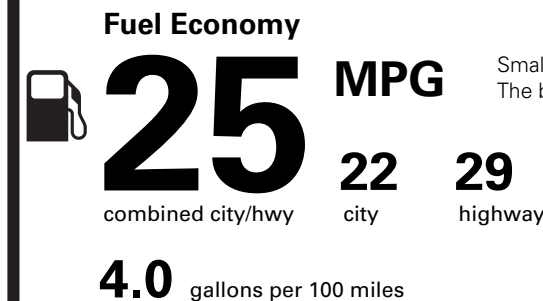

INTERIOR

- 2ND ROW 60/40 FOLD FLAT SPLIT BENCH W/RECLINE
- 2ND ROW SLIDING SEAT
- CARGO MANAGEMENT SYSTEM
- DUAL-ZONE CLIMATE CONTROL
- LINCOLN DURA-TOUCH STR WHL
- ONE-TOUCH-UP/DOWN FRONT/REAR WINDOWS
- SEATS-HEATED FRONT W/DRIVER MEMORY SETTING
- STEERING WHEEL W/ CRUISE, AUDIO, CLIMATE AND MEDIA CONTROL
- TILT/TELESCOPE STR COLUMN

FUNCTIONAL

- 8" LCD CNTR STK TOUCHSCRN
- BLIND SPOT INFORMATION SYS
- CABIN PARTICULATE AND ODOR FILTER
- CROSS-TRAFFIC ALERT
- CRUISE CONTROL
- INTELL ACCESS W/PUSH START
- LANE-KEEPING SYSTEM
- LINCOLN CONNECT™ - 4G MODEM WITH WIFI CAPABILITY
- LINCOLN DRIVE MODES
- REAR PARKING SENSORS
- REAR VIEW CAMERA
- REMOTE START
- SYNC® 3

SAFETY/SECURITY

- ADVANCETRAC™ WITH RSC
- AIRBAGS - SIDE IMPACT / CURTAINS
- AIRBAGS-DRVR&PASS KNEE
- AIRBAGS-DUAL-STAGE FRONT
- AUTO HIGH BEAMS
- PASSIVE ANTI-THEFT SECURILOCK SYSTEM
- PRE-COLLISION ASSIST W/AEB
- SOS POST CRASH SYSTEM

WARRANTY

- 4YR/50K MILE WARRANTY
- 4YR/50K PICKUPDELIVERY SVC
- 6YR/70K MI POWERTRAIN WARR

INCLUDED ON THIS VEHICLE

(MSRP)

EQUIPMENT GROUP 100A

OPTIONAL EQUIPMENT/OTHER

- .18" WARM PAINTED ALLOY WHEEL
- .225/60R18 100V A/S BSW TIRES
- 17" MINI SPARE WHEEL W/TIRE 150.00
- FRONT LICENSE PLATE BRACKET NO CHARGE

PRICE INFORMATION

BASE PRICE	$36,105.00
TOTAL OPTIONS/OTHER	150.00
TOTAL VEHICLE & OPTIONS/OTHER	36,255.00
DESTINATION & DELIVERY	1,195.00

EPA DOT Fuel Economy and Environment

Gasoline Vehicle

Small SUVs range from 16 to 125 MPG. The best vehicle rates 142 MPGe.

You spend $500 more in fuel costs over 5 years compared to the average new vehicle.

Annual fuel cost $1,400