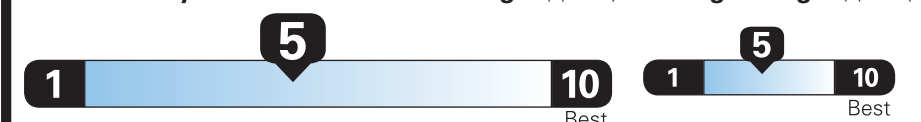

Fuel Economy & Greenhouse Gas Rating (tailpipe only) Smog Rating (tailpipe only)

This vehicle emits 361 grams CO₂ per mile. The best emits 0 grams per mile (tailpipe only). Producing and distributing fuel also create emissions; learn more at fueleconomy.gov.

Actual results will vary for many reasons, including driving conditions and how you drive and maintain your vehicle. The average new vehicle gets 27 MPG and costs $6,500 to fuel over 5 years. Cost estimates are based on 15,000 miles per year at $2.35 per gallon. MPGe is miles per gasoline gallon equivalent. Vehicle emissions are a significant cause of climate change and smog.

fueleconomy.gov

Calculate personalized estimates and compare vehicles

GOVERNMENT 5-STAR SAFETY RATINGS

Overall Vehicle Score ★★★★★

Based on the combined ratings of frontal, side and rollover. Should ONLY be compared to other vehicles of similar size and weight.

Frontal Crash Driver Passenger ★★★★★

Based on the risk of injury in a frontal impact. Should ONLY be compared to other vehicles of similar size and weight.

Side Crash Front seat Rear seat ★★★★★

Based on the risk of injury in a side impact.

Rollover ★★★★★

Based on the risk of rollover in a single-vehicle crash.

Star ratings range from 1 to 5 stars (★★★★★), with 5 being the highest.

Source: National Highway Traffic Safety Administration (NHTSA).

www.safercar.gov or 1-888-327-4236

5LMCJ1C96NUL06381

THE LINCOLN WAY™ APP

Your Dashboard of Services & Features

1. Download the Lincoln Way app* and you can:
2. Remotely start, lock and unlock your vehicle
   - Locate your vehicle and check approximate fuel range
   - Receive vehicle health alerts

The Lincoln Connect™ modem is active and sending vehicle data (e.g., diagnostics) to Lincoln. See in-vehicle Settings for connectivity options.

Insist on Lincoln Protect! The only extended service plan fully backed by Lincoln and honored at every Lincoln dealership in the U.S., Canada and Mexico. See your Lincoln dealer or visit www.LincolnOwner.com

WARNING: Operating, servicing and maintaining a passenger vehicle, pickup truck, van, or off-road vehicle can expose you to chemicals including engine exhaust, carbon monoxide, phthalates, and lead, which are known to the State of California to cause cancer and birth defects or other reproductive harm. To minimize exposure, avoid breathing exhaust, do not idle the engine except as necessary, service your vehicle in a well-ventilated area and wear gloves or wash your hands frequently when servicing your vehicle. For more information go to www.P65Warnings.ca.gov/passenger-vehicle.

SCAN OR TEXT 5LNUL06381 TO 59173

Msg & Data rates may apply. Text HELP for help

www.lincoln.com/help/privacy-terms/

This label is affixed pursuant to the Federal Automobile Information Disclosure Act. Gasoline, License, and Title Fees, State and Local taxes are not included. Dealer installed options or accessories are not included unless listed above.

NA131 N RD 2X 225 000356 01 13 22

TOTAL MSRP $37,450.00