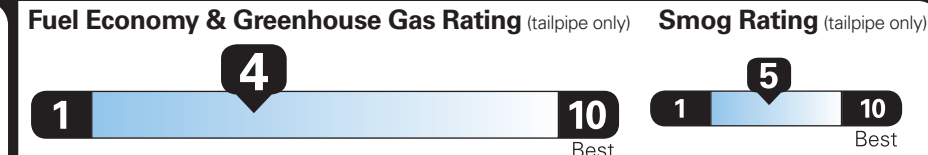

This vehicle emits 447 grams CO₂ per mile. The best emits 0 grams per mile (tailpipe only). Producing and distributing fuel also create emissions; learn more at fueleconomy.gov.

Actual results will vary for many reasons, including driving conditions and how you drive and maintain your vehicle. The average new vehicle gets 29 MPG and costs $8,500 to fuel over 5 years. Cost estimates are based on 15,000 miles per year at $3.30 per gallon. MPGe is miles per gasoline gallon equivalent. Vehicle emissions are a significant cause of climate change and smog.

fueleconomy.gov

Calculate personalized estimates and compare vehicles

Smartphone
QR Code™

GOVERNMENT 5-STAR SAFETY RATINGS

Overall Vehicle Score ★ ★ ★ ★ ★

Based on the combined ratings of frontal, side and rollover. Should ONLY be compared to other vehicles of similar size and weight.

Frontal Crash ★ ★ ★ ★ ★
Driver Passenger

Based on the risk of injury in a frontal impact. Should ONLY be compared to other vehicles of similar size and weight.

Side Crash ★ ★ ★ ★ ★
Front seat Rear seat

Based on the risk of injury in a side impact.

Rollover ★ ★ ★ ★

Based on the risk of rollover in a single-vehicle crash.

Star ratings range from 1 to 5 stars (★ ★ ★ ★ ★), with 5 being the highest.

Source: National Highway Traffic Safety Administration (NHTSA).

www.safercar.gov or 1-888-327-4236

5LM5J7XC9TGL14312

WARNING: Operating, servicing and maintaining a passenger vehicle, pickup truck, van, or off-road vehicle can expose you to chemicals including engine exhaust, carbon monoxide, phthalates, and lead, which are known to the State of California to cause cancer and birth defects or other reproductive harm. To minimize exposure, avoid breathing exhaust, do not idle the engine except as necessary, service your vehicle in a well-ventilated area and wear gloves or wash your hands frequently when servicing your vehicle. For more information go to www.P65Warnings.ca.gov/passenger-vehicle.

THE LINCOLN WAY™ APP

Your Dashboard of Services & Features

1. Download the Lincoln Way app* and you can:
2. Remotely start, lock and unlock your vehicle
   - Locate your vehicle and check approximate fuel range
   - Receive vehicle health alerts

The Lincoln Connect™ modem is active and sending vehicle data (e.g., diagnostics) to Lincoln. See in-vehicle Settings for connectivity options.

Insist on Lincoln Protect! The only extended service plan fully backed by Lincoln and honored at every Lincoln dealership in the U.S., Canada and Mexico. See your Lincoln dealer or visit www.LincolnOwner.com

Get approved online at
www.lincolnaf.com

RAMP ONE	CT41
RAMP TWO	CONVOY
ITEM #:	14-L08D O/T 2

TOTAL MSRP $80,060.00

Scan The QR Code to
get more details about
this vehicle

This label is affixed pursuant to the Federal Automobile Information Disclosure Act. Gasoline, License, and Title Fees, State and Local taxes are not included. Dealer installed options or accessories are not included unless listed above.

TC301 R RD 2XX 630 000276 03 30 26