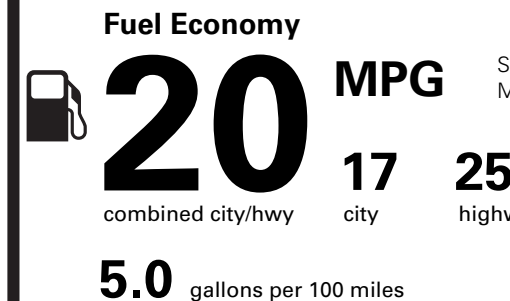

SAFETY/SECURITY

- ADVANCETRAC™ WITH RSC®
- AIRBAGS - SAFETY CANOPY®
- AIRBAGS-DRVR&PASS KNEE
- AIRBAGS-DUAL-STAGE FRONT
- AUTO HIGH BEAMS
- PERIMETER ANTI-THEFT
- PERSONAL SAFETY SYSTEM™
- PRE-COLLISION ASSIST W/AEB
- TIRE PRESSURE MONITOR SYS

WARRANTY

- 4YR/50K MILE WARRANTY
- 4YR/50K PICKUPDELIVERY SVC
- 6YR/70K MI POWERTRAIN WARR

INCLUDED ON THIS VEHICLE

EQUIPMENT GROUP 201A

- HEAD-UP DISPLAY
- ILLUMINATION PACKAGE
- ILLUMINATED LINCOLN STAR
- ADAPTIVE PIXEL LED HDLMPS
- LUXURY PACKAGE
- PERF POS 30-WAY ACT MOT SEATS
- REVEL ULTIMA 3D AUDIO-28SPK
- HTD/VNT 2ND ROW SEATS
- AUTO AIR REFRESH

(MSRP)

7,995.00

OPTIONAL EQUIPMENT/OTHER

- 2026 MODEL YEAR
- PRISTINE WHITE MET 3C 750.00
- .22" BMA W/MAG PNTD PKTS WHL
- FLOOR LINERS,FRONT & 2ND ROW 200.00
- ENGINE BLOCK HEATER 190.00
- 50 STATE EMISSIONS NO CHARGE
- BLUECRUISE EQUIP: 4 YEAR INCL
- 18" MINI SPARE WHEEL STEEL
- CONN PKG: 4 YR INCL W/LNCN-APP
- 2ND ROW BENCH PWR TIP-SLIDE NO CHARGE
- FRONT LICENSE PLATE BRACKET NO CHARGE

PRICE INFORMATION

BASE PRICE	$69,230.00
TOTAL OPTIONS/OTHER	9,135.00
TOTAL VEHICLE & OPTIONS/OTHER	78,365.00
DESTINATION & DELIVERY	1,695.00

(MSRP)

Fuel Economy and Environment

Standard SUVs range from 13 to 115 MPG. The best vehicle rates 146 MPGe.

You spend
$4,000

more in fuel costs
over 5 years
compared to the
average new vehicle.

Annual fuel cost
$2,500