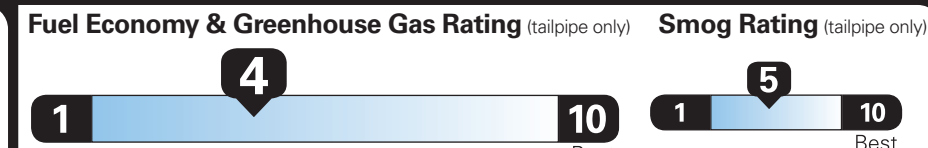

This vehicle emits 447 grams CO₂ per mile. The best emits 0 grams per mile (tailpipe only). Producing and distributing fuel also create emissions; learn more at fueleconomy.gov.

Actual results will vary for many reasons, including driving conditions and how you drive and maintain your vehicle. The average new vehicle gets 28 MPG and costs $9,500 to fuel over 5 years. Cost estimates are based on 15,000 miles per year at $3.50 per gallon. MPGe is miles per gasoline gallon equivalent. Vehicle emissions are a significant cause of climate change and smog.

fueleconomy.gov

Calculate personalized estimates and compare vehicles

GOVERNMENT 5-STAR SAFETY RATINGS

Overall Vehicle Score	Not Rated	
Based on the combined ratings of frontal, side and rollover. Should ONLY be compared to other vehicles of similar size and weight.		
Frontal Crash	Driver Passenger	Not Rated Not Rated
Based on the risk of injury in a frontal impact. Should ONLY be compared to other vehicles of similar size and weight.		
Side Crash	Front seat Rear seat	★★★★★ ★★★★★
Based on the risk of injury in a side impact.		
Rollover		★★★★
Based on the risk of rollover in a single-vehicle crash.		

Star ratings range from 1 to 5 stars (★★★★★), with 5 being the highest. Source: National Highway Traffic Safety Administration (NHTSA). www.safercar.gov or 1-888-327-4236

5LM5J7XC9SGL15457

THE LINCOLN WAY™ APP

Your Dashboard of Services & Features

1. Download the Lincoln Way app* and you can:
2. Remotely start, lock and unlock your vehicle
   - Locate your vehicle and check approximate fuel range
   - Receive vehicle health alerts

The Lincoln Connect™ modem is active and sending vehicle data (e.g., diagnostics) to Lincoln. See in-vehicle Settings for connectivity options.

Insist on Lincoln Protect! The only extended service plan fully backed by Lincoln and honored at every Lincoln dealership in the U.S., Canada and Mexico. See your Lincoln dealer or visit www.LincolnOwner.com

WARNING: Operating, servicing and maintaining a passenger vehicle, pickup truck, van, or off-road vehicle can expose you to chemicals including engine exhaust, carbon monoxide, phthalates, and lead, which are known to the State of California to cause cancer and birth defects or other reproductive harm. To minimize exposure, avoid breathing exhaust, do not idle the engine except as necessary, service your vehicle in a well-ventilated area and wear gloves or wash your hands frequently when servicing your vehicle. For more information go to www.P65Warnings.ca.gov/passenger-vehicle.

SCAN OR TEXT 5LSGL15457 TO 59173

Msg & Data rates may apply. Text HELP for help

www.lincoln.com/help/privacy-terms/

RAMP ONE	CA2H	CONVOY
RAMP TWO	ITEM #: 43-9203 O/T 2	

TOTAL MSRP $80,750.00

Whether you decide to lease or finance your vehicle, you'll find the choices that are right for you. See your Lincoln Dealer for details or visit www.lincolnafs.com.

RK291 N RD 2X 555 000371 10 29 24