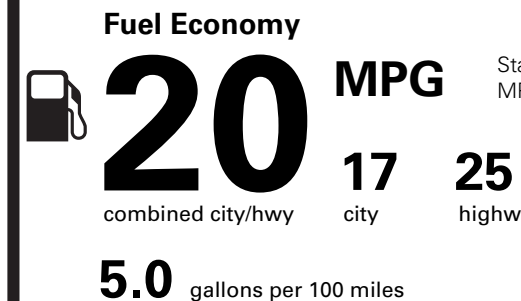

FUNCTIONAL

- CABIN PARTICULATE AND ODOR FILTER
- INTELL ACCESS W/PUSH START
- LANE-KEEPING SYSTEM
- LINCOLN CONNECT™ -5G MODEM W/WIFI CAPABILITY
- LINCOLN CO-PILOT360™ DR2.0
- LINCOLN DIG EXPERIENCE
- LINCOLN DRIVE MODES
- PHONE AS A KEY (PAAK)
- PIANO KEY SHIFTER
- PREM CONNECTIVITY:4YR PLAN
- RAIN-SENSING WIPERS
- SECURICODE™ KEYLESS KEYPAD
- WIRELESS CHARGING PAD

SAFETY/SECURITY

- ADVANCETRAC™ WITH RSC®
- AIRBAGS - SAFETY CANOPY®
- AIRBAGS-DRVR&PASS KNEE
- AIRBAGS-DUAL-STAGE FRONT
- AUTO HIGH BEAMS
- PERIMETER ALARM
- PERSONAL SAFETY SYSTEM™
- PRE-COLLISION ASSIST W/AEB
- TIRE PRESSURE MONITOR SYS

WARRANTY

- 4YR/50K MILE WARRANTY
- 4YR/50K PICKUPDELIVERY SVC
- 6YR/70K MI POWERTRAIN WARR

INCLUDED ON THIS VEHICLE

(MSRP)

EQUIPMENT GROUP 201A

7,995.00

- •HEAD-UP DISPLAY
- •BLUECRUISE EQUIP: 4 YEAR INCL
- •ILLUMINATION PACKAGE
- •ILLUMINATED LINCOLN STAR
- •ADAPTIVE PIXEL LED HDLMPS
- •LUXURY PACKAGE
- •PERF POS 30-WAY ACT MOT SEATS
- •REVEL ULTIMA 3D AUDIO-28SPK
- •HTD/VNT DRV/PASS/2R O/B STS

OPTIONAL EQUIPMENT/OTHER

- 2025 MODEL YEAR ASHER GRAY MET CC 750.00
- 50 STATE EMISSIONS NO CHARGE
- REAR DOOR SUNSHADES
- 22" HI-GLOSS EBONY WHL
- JET APPEARANCE PACKAGE 1,700.00
- FRONT LICENSE PLATE BRACKET NO CHARGE

PRICE INFORMATION

BASE PRICE	$68,710.00
TOTAL OPTIONS/OTHER	10,445.00
TOTAL VEHICLE & OPTIONS/OTHER	79,155.00
DESTINATION & DELIVERY	1,595.00

EPA DOT Fuel Economy and Environment

Gasoline Vehicle

Standard SUVs range from 11 to 100 MPG. The best vehicle rates 140 MPGe.

You spend **$3,500**

more in fuel costs over 5 years compared to the average new vehicle.

Annual fuel cost **$2,600**