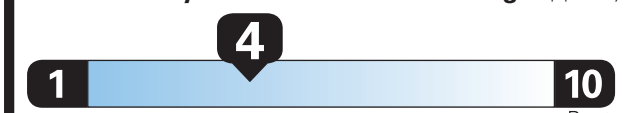

PRICE INFORMATION

Table with 2 columns: Description, MSRP. Includes BASE PRICE ($61,535.00), TOTAL OPTIONS/OTHER (14,270.00), TOTAL VEHICLE & OPTIONS/OTHER DESTINATION & DELIVERY (75,805.00), and a sub-total (1,395.00).

TOTAL MSRP $77,200.00

RAMP ONE

CO06

RAMP TWO

CONVOY

ITEM #:

63-J206 O/T 2

LINCOLN AUTOMOTIVE FINANCIAL SERVICES

Whether you decide to lease or finance your vehicle, you'll find the choices that are right for you. See your Lincoln Dealer for details or visit www.lincolnafcs.com.

RA081 N RD 2X 425 000337 01 08 24

This label is affixed pursuant to the Federal Automobile Information Disclosure Act. Gasoline, License, and Title Fees, State and Local taxes are not included. Dealer installed options or accessories are not included unless listed above.

Fuel Economy and Environment

Gasoline Vehicle

Fuel Economy

20 MPG

combined city/hwy

17

city

24

highway

Standard SUVs range from 13 to 102 MPG. The best vehicle rates 140 MPGe.

5.0 gallons per 100 miles

You spend $3,750

more in fuel costs over 5 years compared to the average new vehicle.

Annual fuel cost

$2,700

Fuel Economy & Greenhouse Gas Rating (tailpipe only)