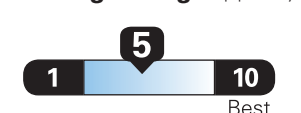

Smog Rating (tailpipe only)

This vehicle emits 451 grams CO2 per mile. The best emits 0 grams per mile (tailpipe only). Producing and distributing fuel also create emissions; learn more at fueleconomy.gov.

Actual results will vary for many reasons, including driving conditions and how you drive and maintain your vehicle. The average new vehicle gets 28 MPG and costs $9,750 to fuel over 5 years. Cost estimates are based on 15,000 miles per year at $3.60 per gallon. MPGe is miles per gasoline gallon equivalent. Vehicle emissions are a significant cause of climate change and smog.

fueleconomy.gov

Calculate personalized estimates and compare vehicles

Smartphone QR Code