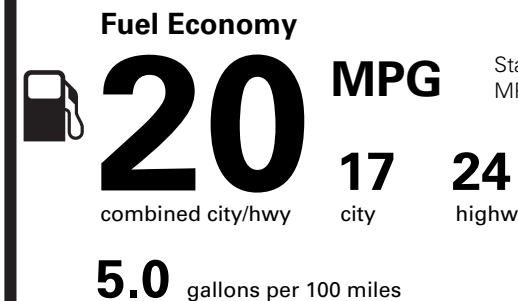

SAFETY/SECURITY

- ADVANCETRAC™ WITH RSC®
  • AIRBAGS - SAFETY CANOPY®
  • AIRBAGS-DRVR&PASS KNEE
  • AIRBAGS-DUAL-STAGE FRONT
  • AUTO HIGH BEAMS
  • PERIMETER ALARM
  • PERSONAL SAFETY SYSTEM™
  • PRE-COLLISION ASSIST W/AEB
  • TIRE PRESSURE MONITOR SYS

WARRANTY

- 4YR/50K MILE WARRANTY
  • 4YR/50K PICKUPDELIVERY SVC
  • 6YR/70K MI POWERTRAIN WARR

INCLUDED ON THIS VEHICLE

(MSRP)

EQUIPMENT GROUP 201A

5,450.00

- •ELEMENTS PACKAGE PLUS
  •HEATED STEERING WHEEL
  •AUTO AIR REFRESH
  •HTD/VNT DRV/PASS/2R O/B STS
  •HEATED VISIOBLADE WIPERS
  •LINCOLN CO-PILOT360 1.5 PLUS
  •ACTIVE PARK ASSIST 2.0
  •REVERSE BRAKE ASSIST
  •INTEL ADAPT CRUISE CONTROL
  •PHONE AS A KEY

OPTIONAL EQUIPMENT/OTHER

- 2024 MODEL YEAR
  ASHER GRAY MET CC 750.00
  .20" UBMA W/MAGNETIC PNTD PKTS
  .P255/55R20 A/S TIRES
  50 STATE EMISSIONS NO CHARGE
  CLASS IV TRAILER TOW PACKAGE 500.00
  .BLIND SPOT W/ TRLR CVR
  FRONT LICENSE PLATE BRACKET NO CHARGE

PRICE INFORMATION

Table with 2 columns: Description, (MSRP). Includes BASE PRICE ($61,535.00), TOTAL OPTIONS/OTHER (6,700.00), TOTAL VEHICLE & OPTIONS/OTHER DESTINATION & DELIVERY (68,235.00), and 1,395.00.

EPA DOT Fuel Economy and Environment

Gasoline Vehicle

Standard SUVs range from 13 to 102 MPG. The best vehicle rates 140 MPGe.

You spend $3,750

more in fuel costs over 5 years compared to the average new vehicle.

Annual fuel cost $2,700