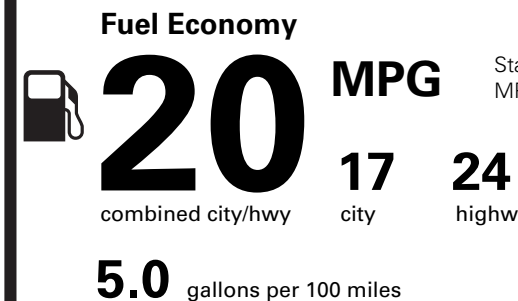

FUNCTIONAL

- 360 DEGREE CAMERA
- CABIN PARTICULATE AND ODOR FILTER
- INTELL ACCESS W/PUSH START
- LANE-KEEPING SYSTEM
- LINCOLN CONNECT™- 4G MODEM WITH WIFI CAPABILITY
- LINCOLN DRIVE MODES
- PIANO KEY SHIFTER
- RAIN-SENSING WIPERS
- REMOTE START
- SECURICODE™ KEYLESS KEYPAD
- SYNC3® W/ VOICE ACT NAV
- WIRELESS CHARGING PAD

SAFETY/SECURITY

- ADVANCETRAC™ WITH RSC®
- AIRBAGS - SAFETY CANOPY®
- AIRBAGS-DRVR&PASS KNEE
- AIRBAGS-DUAL-STAGE FRONT
- AUTO HIGH BEAMS
- PERIMETER ALARM
- PERSONAL SAFETY SYSTEM™
- PRE-COLLISION ASSIST W/AEB
- TIRE PRESSURE MONITOR SYS

WARRANTY

- 4YR/50K MILE WARRANTY
- 4YR/50K PICKUPDELIVERY SVC
- 6YR/70K MI POWERTRAIN WARR

INCLUDED ON THIS VEHICLE

(MSRP)

EQUIPMENT GROUP 201A

- •ELEMENTS PACKAGE PLUS
- •HEATED STEERING WHEEL
- •AUTO AIR REFRESH
- •HTD/VNT DRV/PASS/2R O/B STS
- •HEATED VISIOBLADE WIPERS
- •LINCOLN CO-PILOT360 1.5 PLUS
- •ACTIVE PARK ASSIST 2.0
- •REVERSE BRAKE ASSIST
- •INTEL ADAPT CRUISE CONTROL
- •PHONE AS A KEY

6,950.00

OPTIONAL EQUIPMENT/OTHER

- .20" UBMA W/MAGNETIC PNTD PKTS
- .P255/55R20 A/S TIRES
- FLOOR LINERS,FRONT & 2ND ROW
- 50 STATE EMISSIONS
- HEAD-UP DISPLAY
- HANDS-FREE LIFTGATE DELETE
- FRONT LICENSE PLATE BRACKET

200.00
NO CHARGE
55.00
NO CHARGE

PRICE INFORMATION

BASE PRICE	$61,535.00
TOTAL OPTIONS/OTHER	7,095.00
TOTAL VEHICLE & OPTIONS/OTHER	68,630.00
DESTINATION & DELIVERY	1,395.00

(MSRP)

EPA DOT Fuel Economy and Environment

Gasoline Vehicle

Standard SUVs range from 14 to 102 MPG. The best vehicle rates 132 MPGe.

You spend **$3,000**

more in fuel costs over 5 years compared to the average new vehicle.

Annual fuel cost **$2,200**