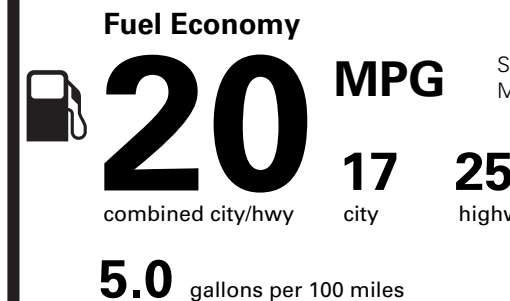

FUNCTIONAL

- CABIN PARTICULATE AND ODOR FILTER
- INTELL ACCESS W/PUSH START
- LANE-KEEPING SYSTEM
- LINCOLN CONNECT™ -5G MODEM W/WIFI CAPABILITY
- LINCOLN CO-PILOT360™ DR2.0
- LINCOLN DIG EXPERIENCE
- LINCOLN DRIVE MODES
- PHONE AS A KEY (PAAK)
- PIANO KEY SHIFTER
- PREM CONNECTIVITY:4YR PLAN
- RAIN-SENSING WIPERS
- SECURICODE™ KEYLESS KEYPAD
- WIRELESS CHARGING PAD

SAFETY/SECURITY

- ADVANCETRAC™ WITH RSC®
- AIRBAGS - SAFETY CANOPY®
- AIRBAGS-DRVR&PASS KNEE
- AIRBAGS-DUAL-STAGE FRONT
- AUTO HIGH BEAMS
- PERIMETER ALARM
- PERSONAL SAFETY SYSTEM™
- PRE-COLLISION ASSIST W/AEB
- TIRE PRESSURE MONITOR SYS

WARRANTY

- 4YR/50K MILE WARRANTY
- 4YR/50K PICKUPDELIVERY SVC
- 6YR/70K MI POWERTRAIN WARR

INCLUDED ON THIS VEHICLE

(MSRP)

EQUIPMENT GROUP 201A

6,125.00

- HEAD-UP DISPLAY
- BLUECRUISE EQUIP: 4 YEAR INCL
- LUXURY PACKAGE
- PERF POS 30-WAY ACT MOT SEATS
- REVEL ULTIMA 3D AUDIO-28SPK
- HTD/VNT DRV/PASS/2R O/B STS

OPTIONAL EQUIPMENT/OTHER

- 2025 MODEL YEAR PRISTINE WHITE MET 3C 750.00
- .22" BMA W/MAGNETIC PNTD PKTS FLOOR LINERS,FRONT & 2ND ROW 200.00
- 50 STATE EMISSIONS NO CHARGE
- REAR DOOR SUNSHADES NO CHARGE
- FRONT LICENSE PLATE BRACKET NO CHARGE

PRICE INFORMATION

BASE PRICE	$70,480.00
TOTAL OPTIONS/OTHER	7,075.00
TOTAL VEHICLE & OPTIONS/OTHER	77,555.00
DESTINATION & DELIVERY	1,395.00

EPA DOT Fuel Economy and Environment

Gasoline Vehicle

Standard SUVs range from 11 to 100 MPG. The best vehicle rates 140 MPGe.

You spend $3,500 more in fuel costs over 5 years compared to the average new vehicle.

Annual fuel cost $2,600