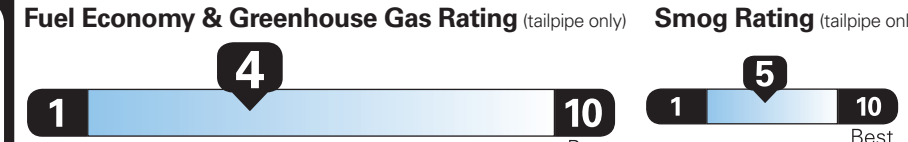

This vehicle emits 447 grams CO₂ per mile. The best emits 0 grams per mile (tailpipe only). Producing and distributing fuel also create emissions; learn more at fueleconomy.gov.

Actual results will vary for many reasons, including driving conditions and how you drive and maintain your vehicle. The average new vehicle gets 28 MPG and costs $9,500 to fuel over 5 years. Cost estimates are based on 15,000 miles per year at $3.50 per gallon. MPGe is miles per gasoline gallon equivalent. Vehicle emissions are a significant cause of climate change and smog.

fueleconomy.gov

Calculate personalized estimates and compare vehicles

GOVERNMENT 5-STAR SAFETY RATINGS

Overall Vehicle Score	Not Rated	
Based on the combined ratings of frontal, side and rollover. Should ONLY be compared to other vehicles of similar size and weight.		
Frontal Crash	Driver Passenger	Not Rated Not Rated
Based on the risk of injury in a frontal impact. Should ONLY be compared to other vehicles of similar size and weight.		
Side Crash	Front seat Rear seat	★ ★ ★ ★ ★ ★ ★ ★ ★ ★
Based on the risk of injury in a side impact.		
Rollover		★ ★ ★ ★
Based on the risk of rollover in a single-vehicle crash.		

Star ratings range from 1 to 5 stars (★ ★ ★ ★ ★), with 5 being the highest. Source: National Highway Traffic Safety Administration (NHTSA). www.safercar.gov or 1-888-327-4236

THE LINCOLN WAY™ APP

Your Dashboard of Services & Features

1. Download the Lincoln Way app* and you can:
2. Remotely start, lock and unlock your vehicle
   - Locate your vehicle and check approximate fuel range
   - Receive vehicle health alerts

The Lincoln Connect™ modem is active and sending vehicle data (e.g., diagnostics) to Lincoln. See in-vehicle Settings for connectivity options.

Lincoln Protect™

Insist on Lincoln Protect! The only extended service plan fully backed by Lincoln and honored at every Lincoln dealership in the U.S., Canada and Mexico. See your Lincoln dealer or visit www.LincolnOwner.com

WARNING: Operating, servicing and maintaining a passenger vehicle, pickup truck, van, or off-road vehicle can expose you to chemicals including engine exhaust, carbon monoxide, phthalates, and lead, which are known to the State of California to cause cancer and birth defects or other reproductive harm. To minimize exposure, avoid breathing exhaust, do not idle the engine except as necessary, service your vehicle in a well-ventilated area and wear gloves or wash your hands frequently when servicing your vehicle. For more information go to www.P65Warnings.ca.gov/passenger-vehicle.

SCAN OR TEXT 5LSGL07597 TO 59173

Msg & Data rates may apply. Text HELP for help

www.lincoln.com/help/privacy-terms/

RAMP ONE	CO06
RAMP TWO	RAIL
ITEM #:	63-J257 O/T 2

TOTAL MSRP $78,950.00

LINCOLN AUTOMOTIVE FINANCIAL SERVICES

Whether you decide to lease or finance your vehicle, you'll find the choices that are right for you. See your Lincoln Dealer for details or visit www.lincolnafs.com.

M490 D RD 2A6 540 001709 07 31 24