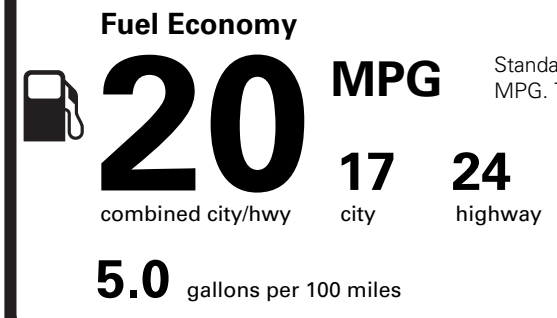

OPTIONAL EQUIPMENT/OTHER

Table with 2 columns: Equipment Name, MSRP. Includes items like 2024 MODEL YEAR, 22" HI-GLOSS EBONY WHL, JET PACKAGE, etc.

PRICE INFORMATION

Table with 2 columns: Description, MSRP. Includes BASE PRICE (\$61,535.00), TOTAL OPTIONS/OTHER (10,970.00), TOTAL VEHICLE & OPTIONS/OTHER DESTINATION & DELIVERY (1,395.00).

Main vehicle information table including VIN (5LM5J7XC7RGL09330), MSRP (\$73,900.00), and dealer information.

EPA DOT Fuel Economy and Environment

Gasoline Vehicle

Standard SUVs range from 13 to 102 MPG. The best vehicle rates 140 MPGe.