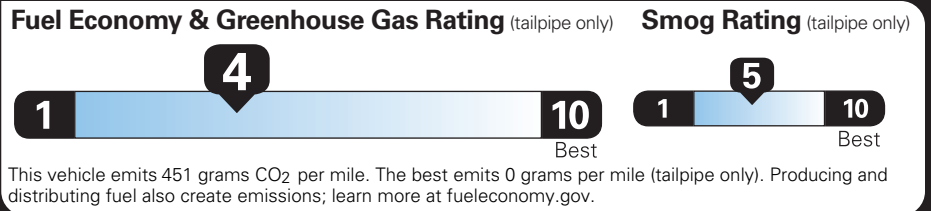

Actual results will vary for many reasons, including driving conditions and how you drive and maintain your vehicle. The average new vehicle gets 28 MPG and costs $9,750 to fuel over 5 years.

fueleconomy.gov

Calculate personalized estimates and compare vehicles

GOVERNMENT 5-STAR SAFETY RATINGS. Overall Vehicle Score: ★★★★★. Frontal Crash: ★★★★★. Side Crash: ★★★★★. Rollover: Not Rated.

THE LINCOLN WAY™ APP. Your Dashboard of Services & Features. Download the Lincoln Way app* and you can: Remotely start, lock and unlock your vehicle, Locate your vehicle and check approximate fuel range, Receive vehicle health alerts.

Lincoln Protect™. Insist on Lincoln Protect! The only extended service plan fully backed by Lincoln and honored at every Lincoln dealership in the U.S., Canada and Mexico.

WARNING: Operating, servicing and maintaining a passenger vehicle, pickup truck, van, or off-road vehicle can expose you to chemicals including engine exhaust, carbon monoxide, phthalates, and lead, which are known to the State of California to cause cancer and birth defects or other reproductive harm.

SCAN OR TEXT 5LRGL09330 TO 59173. Msg & Data rates may apply. Text HELP for help.