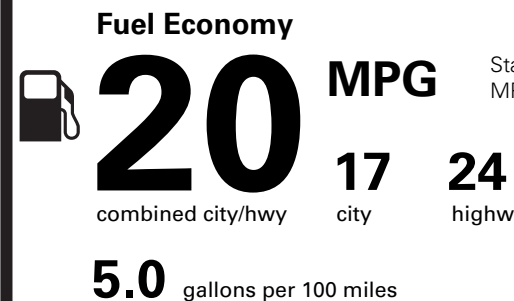

OPTIONAL EQUIPMENT/OTHER

- P275/40R22 107 W-RATED TIRES
- 50 STATE EMISSIONS
- CLASS IV TRAILER TOW PACKAGE
- BLIND SPOT W/ TRLR CVR
- 22" BMA W/MAGNETIC PNTD PKTS
- LUXURY PACKAGE
- REAR DOOR SUNSHADES
- PERF POS 30-WAY ACT MOT SEATS
- REVEL ULTIMA 3D AUDIO-28SPK
- ADAPTIVE SUSPENSION
- DYNAMIC HANDLING PACKAGE
- AIR GLIDE SUSP&DYN LWR ENTRY
- ILLUMINATION PACKAGE
- ILLUMINATED LINCOLN STAR
- ADAPTIVE PIXEL LED HDLMPS
- FULL REAR CONSOLE
- FRONT LICENSE PLATE BRACKET

NO CHARGE
500.00
1,295.00
3,300.00
2,400.00
2,100.00
NO CHARGE
NO CHARGE

PRICE INFORMATION

BASE PRICE	$61,535.00
TOTAL OPTIONS/OTHER	15,045.00
TOTAL VEHICLE & OPTIONS/OTHER	76,580.00
DESTINATION & DELIVERY	1,395.00

(MSRP)

RAMP ONE	CO06	CONVOY	Whether you decide to lease or finance your vehicle, you'll find the choices that are right for you. See your Lincoln Dealer for details or visit www.lincolnafs.com.
RAMP TWO	ITEM #: 63-2116 O/T 2		
This label is affixed pursuant to the Federal Automobile Information Disclosure Act. Gasoline, License, and Title Fees, State and Local taxes are not included. Dealer installed options or accessories are not included unless listed above.			RC041 N RD 2X 430 000134 03 04 24

EPA DOT Fuel Economy and Environment

Gasoline Vehicle

Standard SUVs range from 13 to 102 MPG. The best vehicle rates 140 MPGe.

You spend **$3,750**

more in fuel costs over 5 years compared to the average new vehicle.

Annual fuel cost **$2,700**