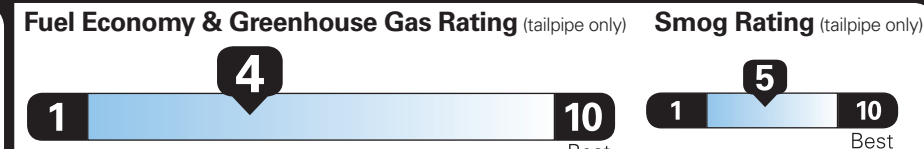

This vehicle emits 451 grams CO2 per mile. The best emits 0 grams per mile (tailpipe only). Producing and distributing fuel also create emissions; learn more at fueleconomy.gov.

Actual results will vary for many reasons, including driving conditions and how you drive and maintain your vehicle. The average new vehicle gets 28 MPG and costs $9,750 to fuel over 5 years. Cost estimates are based on 15,000 miles per year at $3.60 per gallon. MPGe is miles per gasoline gallon equivalent. Vehicle emissions are a significant cause of climate change and smog.

fueleconomy.gov

Calculate personalized estimates and compare vehicles

Smartphone QR Code

GOVERNMENT 5-STAR SAFETY RATINGS

Overall Vehicle Score ★★★★★

Based on the combined ratings of frontal, side and rollover. Should ONLY be compared to other vehicles of similar size and weight.

Frontal Crash Driver Passenger ★★★★★

Based on the risk of injury in a frontal impact. Should ONLY be compared to other vehicles of similar size and weight.

Side Crash Front seat Rear seat ★★★★★

Based on the risk of injury in a side impact.

Rollover Not Rated

Based on the risk of rollover in a single-vehicle crash.

Star ratings range from 1 to 5 stars (★★★★★), with 5 being the highest.

Source: National Highway Traffic Safety Administration (NHTSA). www.safercar.gov or 1-888-327-4236

5LM5J7XC7RGL02491

THE LINCOLN WAY™ APP

Your Dashboard of Services & Features

Download the Lincoln Way app* and you can:

- Remotely start, lock and unlock your vehicle
  • Locate your vehicle and check approximate fuel range
  • Receive vehicle health alerts

The Lincoln Connect™ modem is active and sending vehicle data (e.g., diagnostics) to Lincoln. See in-vehicle Settings for connectivity options.

Lincoln Protect®

Insist on Lincoln Protect! The only extended service plan fully backed by Lincoln and honored at every Lincoln dealership in the U.S., Canada and Mexico. See your Lincoln dealer or visit www.LincolnOwner.com

WARNING: Operating, servicing and maintaining a passenger vehicle, pickup truck, van, or off-road vehicle can expose you to chemicals including engine exhaust, carbon monoxide, phthalates, and lead, which are known to the State of California to cause cancer and birth defects or other reproductive harm. To minimize exposure, avoid breathing exhaust, do not idle the engine except as necessary, service your vehicle in a well-ventilated area and wear gloves or wash your hands frequently when servicing your vehicle. For more information go to www.P65Warnings.ca.gov/passenger-vehicle.

SCAN OR TEXT 5LRGL02491 TO 59173

Msg & Data rates may apply. Text HELP for help

www.lincoln.com/help/privacy-terms/

This label is affixed pursuant to the Federal Automobile Information Disclosure Act. Gasoline, License, and Title Fees, State and Local taxes are not included. Dealer installed options or accessories are not included unless listed above.

RA041 N RD 2X 425 000216 01 04 24