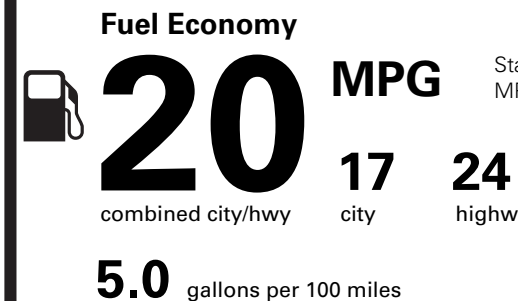

SAFETY/SECURITY

- ADVANCETRAC™ WITH RSC®
  • AIRBAGS - SAFETY CANOPY®
  • AIRBAGS-DRVR&PASS KNEE
  • AIRBAGS-DUAL-STAGE FRONT
  • AUTO HIGH BEAMS
  • PERIMETER ALARM
  • PERSONAL SAFETY SYSTEM™
  • PRE-COLLISION ASSIST W/AEB
  • TIRE PRESSURE MONITOR SYS

WARRANTY

- 4YR/50K MILE WARRANTY
  • 4YR/50K PICKUPDELIVERY SVC
  • 6YR/70K MI POWERTRAIN WARR

INCLUDED ON THIS VEHICLE

(MSRP)

EQUIPMENT GROUP 200A

OPTIONAL EQUIPMENT/OTHER

- .20" UBMA W/MAGNETIC PNTD PKTS
  .P255/55R20 A/S TIRES
  P275/40R22 107 W-RATED TIRES
  FLOOR LINERS,FRONT & 2ND ROW
  50 STATE EMISSIONS
  ELEMENTS PACKAGE PLUS
  .HEATED STEERING WHEEL
  .AUTO AIR REFRESH
  .HTD/VNT DRV/PASS/2R O/B STS
  .HEATED VISIOBLADE WIPERS
  LINCOLN CO-PILOT360 1.5 PLUS
  .ACTIVE PARK ASSIST 2.0
  .REVERSE BRAKE ASSIST
  .INTEL ADAPT CRUISE CONTROL
  22" HI-GLOSS EBONY WHL
  JET PACKAGE

PRICE INFORMATION

Table with 2 columns: Description, (MSRP). Includes Base Price ($61,535.00), Total Options/Other (6,820.00), Total Vehicle & Options/Other (68,355.00), and Destination & Delivery (1,395.00).

EPA DOT Fuel Economy and Environment

Gasoline Vehicle

Standard SUVs range from 13 to 102 MPG. The best vehicle rates 140 MPGe.

You spend $3,750

more in fuel costs over 5 years compared to the average new vehicle.

Annual fuel cost $2,700