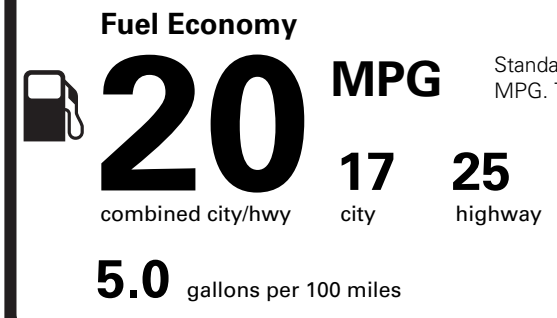

PRICE INFORMATION

BASE PRICE	69,230.00
TOTAL OPTIONS/OTHER	13,375.00
TOTAL VEHICLE & OPTIONS/OTHER DESTINATION & DELIVERY	82,605.00
	1,695.00

EPA DOT Fuel Economy and Environment

Gasoline Vehicle

You spend \$4,000 more in fuel costs over 5 years compared to the average new vehicle.

Annual fuel cost \$2,500

Actual results will vary for many reasons, including driving conditions and how you drive and maintain your vehicle. The average new vehicle gets 29 MPG and costs \$8,500 to fuel over 5 years. Cost estimates are based on 15,000 miles per year at \$3.30 per gallon. MPGe is miles per gasoline gallon equivalent. Vehicle emissions are a significant cause of climate change and smog.