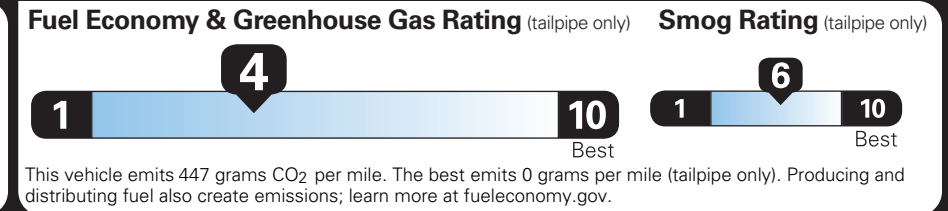

You spend $4,000 more in fuel costs over 5 years compared to the average new vehicle.

Annual fuel cost $2,500

Actual results will vary for many reasons, including driving conditions and how you drive and maintain your vehicle. The average new vehicle gets 29 MPG and costs $8,500 to fuel over 5 years. Cost estimates are based on 15,000 miles per year at $3.30 per gallon. MPGe is miles per gasoline gallon equivalent. Vehicle emissions are a significant cause of climate change and smog.

fueleconomy.gov

Calculate personalized estimates and compare vehicles