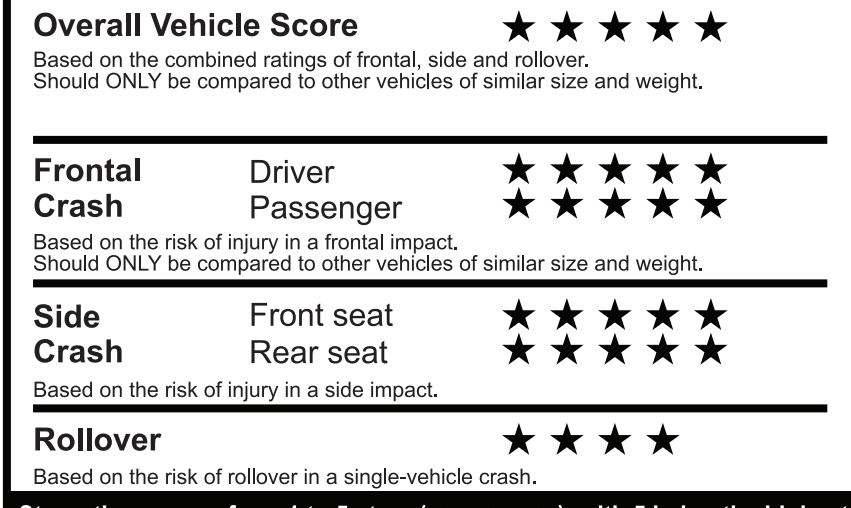

PRICE INFORMATION

BASE PRICE	69,230.00
TOTAL OPTIONS/OTHER	13,375.00
TOTAL VEHICLE & OPTIONS/OTHER DESTINATION & DELIVERY	82,605.00
	1,695.00

EPA DOT Fuel Economy and Environment

Gasoline Vehicle

You spend \$4,000 more in fuel costs over 5 years compared to the average new vehicle.

fueleconomy.gov

Calculate personalized estimates and compare vehicles

GOVERNMENT 5-STAR SAFETY RATINGS

Star ratings range from 1 to 5 stars (★★★★★), with 5 being the highest. Source: National Highway Traffic Safety Administration (NHTSA). www.safercar.gov or 1-888-327-4236