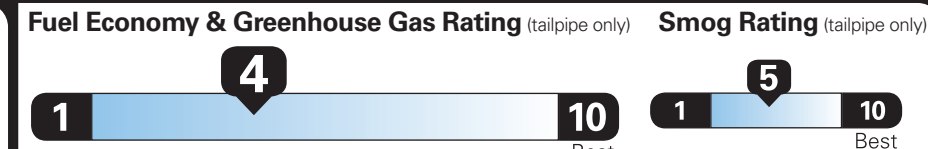

This vehicle emits 451 grams CO₂ per mile. The best emits 0 grams per mile (tailpipe only). Producing and distributing fuel also create emissions; learn more at fueleconomy.gov.

Actual results will vary for many reasons, including driving conditions and how you drive and maintain your vehicle. The average new vehicle gets 28 MPG and costs $9,750 to fuel over 5 years. Cost estimates are based on 15,000 miles per year at $3.60 per gallon. MPGe is miles per gasoline gallon equivalent. Vehicle emissions are a significant cause of climate change and smog.

fueleconomy.gov

Calculate personalized estimates and compare vehicles

Smartphone QR Code™

GOVERNMENT 5-STAR SAFETY RATINGS

Overall Vehicle Score ★★★★★

Based on the combined ratings of frontal, side and rollover. Should ONLY be compared to other vehicles of similar size and weight.

Frontal Crash Driver Passenger ★★★★★

Based on the risk of injury in a frontal impact. Should ONLY be compared to other vehicles of similar size and weight.

Side Crash Front seat Rear seat ★★★★★

Based on the risk of injury in a side impact.

Rollover Not Rated

Based on the risk of rollover in a single-vehicle crash.

Star ratings range from 1 to 5 stars (★★★★★), with 5 being the highest. Source: National Highway Traffic Safety Administration (NHTSA). www.safercar.gov or 1-888-327-4236

THE LINCOLN WAY™ APP

Your Dashboard of Services & Features

1. Download the Lincoln Way app* and you can:
2. Remotely start, lock and unlock your vehicle
   - Locate your vehicle and check approximate fuel range
   - Receive vehicle health alerts

The Lincoln Connect™ modem is active and sending vehicle data (e.g., diagnostics) to Lincoln. See in-vehicle Settings for connectivity options.

Lincoln Protect™

Insist on Lincoln Protect! The only extended service plan fully backed by Lincoln and honored at every Lincoln dealership in the U.S., Canada and Mexico. See your Lincoln dealer or visit www.LincolnOwner.com

WARNING: Operating, servicing and maintaining a passenger vehicle, pickup truck, van, or off-road vehicle can expose you to chemicals including engine exhaust, carbon monoxide, phthalates, and lead, which are known to the State of California to cause cancer and birth defects or other reproductive harm. To minimize exposure, avoid breathing exhaust, do not idle the engine except as necessary, service your vehicle in a well-ventilated area and wear gloves or wash your hands frequently when servicing your vehicle. For more information go to www.P65Warnings.ca.gov/passenger-vehicle.

SCAN OR TEXT 5LRGL08914 TO 59173

Msg & Data rates may apply. Text HELP for help

www.lincoln.com/help/privacy-terms/

RAMP ONE	CO06	CONVOY
RAMP TWO	ITEM #: 63-J216 O/T 2	

TOTAL MSRP $74,350.00

LINCOLN AUTOMOTIVE FINANCIAL SERVICES

Whether you decide to lease or finance your vehicle, you'll find the choices that are right for you. See your Lincoln Dealer for details or visit www.lincolnafn.com.

RC051 N RD 2X 430 000241 03 05 24