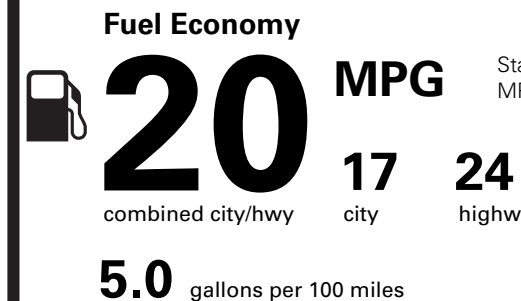

SAFETY/SECURITY

- ADVANCETRAC™ WITH RSC®
- AIRBAGS - SAFETY CANOPY®
- AIRBAGS-DRVR&PASS KNEE
- AIRBAGS-DUAL-STAGE FRONT
- AUTO HIGH BEAMS
- PERIMETER ALARM
- PERSONAL SAFETY SYSTEM™
- PRE-COLLISION ASSIST W/AEB
- TIRE PRESSURE MONITOR SYS

WARRANTY

- 4YR/50K MILE WARRANTY
- 4YR/50K PICKUPDELIVERY SVC
- 6YR/70K MI POWERTRAIN WARR

INCLUDED ON THIS VEHICLE

(MSRP)

EQUIPMENT GROUP 201A

5,450.00

- •ELEMENTS PACKAGE PLUS
- •HEATED STEERING WHEEL
- •AUTO AIR REFRESH
- •HTD/VNT DRV/PASS/2R O/B STS
- •HEATED VISIOBLADE WIPERS
- •LINCOLN CO-PILOT360 1.5 PLUS
- •ACTIVE PARK ASSIST 2.0
- •REVERSE BRAKE ASSIST
- •INTEL ADAPT CRUISE CONTROL
- •PHONE AS A KEY

OPTIONAL EQUIPMENT/OTHER

- P275/40R22 107 W-RATED TIRES
- 50 STATE EMISSIONS
- 22" HI-GLOSS EBONY WHL LUXURY PACKAGE
- REAR DOOR SUNSHADES
- PERF POS 30-WAY ACT MOT SEATS
- REVEL ULTIMA 3D AUDIO-28SPK
- JET PACKAGE
- FRONT LICENSE PLATE BRACKET

NO CHARGE
3,300.00
2,670.00
NO CHARGE

PRICE INFORMATION

BASE PRICE	$61,535.00
TOTAL OPTIONS/OTHER	11,420.00
TOTAL VEHICLE & OPTIONS/OTHER	72,955.00
DESTINATION & DELIVERY	1,395.00

EPA DOT Fuel Economy and Environment

Gasoline Vehicle

Standard SUVs range from 13 to 102 MPG. The best vehicle rates 140 MPGe.

You spend **$3,750**

more in fuel costs over 5 years compared to the average new vehicle.

Annual fuel cost **$2,700**