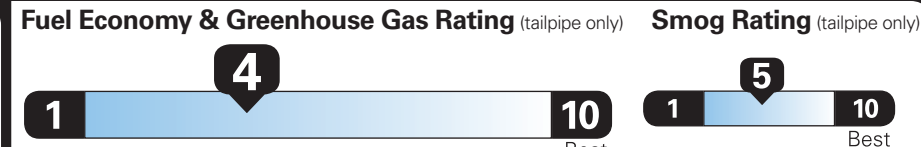

This vehicle emits 451 grams CO₂ per mile. The best emits 0 grams per mile (tailpipe only). Producing and distributing fuel also create emissions; learn more at fueleconomy.gov.

Actual results will vary for many reasons, including driving conditions and how you drive and maintain your vehicle. The average new vehicle gets 28 MPG and costs $9,750 to fuel over 5 years. Cost estimates are based on 15,000 miles per year at $3.60 per gallon. MPGe is miles per gasoline gallon equivalent. Vehicle emissions are a significant cause of climate change and smog.

fueleconomy.gov

Calculate personalized estimates and compare vehicles

Smartphone QR Code™

GOVERNMENT 5-STAR SAFETY RATINGS

Overall Vehicle Score ★★★★★

Based on the combined ratings of frontal, side and rollover. Should ONLY be compared to other vehicles of similar size and weight.

Frontal Crash Driver Passenger ★★★★★

Based on the risk of injury in a frontal impact. Should ONLY be compared to other vehicles of similar size and weight.

Side Crash Front seat Rear seat ★★★★★

Based on the risk of injury in a side impact.

Rollover Not Rated

Based on the risk of rollover in a single-vehicle crash.

Star ratings range from 1 to 5 stars (★★★★★), with 5 being the highest. Source: National Highway Traffic Safety Administration (NHTSA). www.safercar.gov or 1-888-327-4236

THE LINCOLN WAY™ APP

Your Dashboard of Services & Features

1. Download the Lincoln Way app* and you can:
2. Remotely start, lock and unlock your vehicle
   - Locate your vehicle and check approximate fuel range
   - Receive vehicle health alerts

The Lincoln Connect™ modem is active and sending vehicle data (e.g., diagnostics) to Lincoln. See in-vehicle Settings for connectivity options.

Lincoln Protect™

Insist on Lincoln Protect! The only extended service plan fully backed by Lincoln and honored at every Lincoln dealership in the U.S., Canada and Mexico. See your Lincoln dealer or visit www.LincolnOwner.com

WARNING: Operating, servicing and maintaining a passenger vehicle, pickup truck, van, or off-road vehicle can expose you to chemicals including engine exhaust, carbon monoxide, phthalates, and lead, which are known to the State of California to cause cancer and birth defects or other reproductive harm. To minimize exposure, avoid breathing exhaust, do not idle the engine except as necessary, service your vehicle in a well-ventilated area and wear gloves or wash your hands frequently when servicing your vehicle. For more information go to www.P65Warnings.ca.gov/passenger-vehicle.

SCAN OR TEXT 5LRGL03504 TO 59173

Msg & Data rates may apply. Text HELP for help

www.lincoln.com/help/privacy-terms/

RAMP ONE	CO06	CONVOY
RAMP TWO	ITEM #: 63-2100 O/T 2	

TOTAL MSRP $75,575.00

LINCOLN AUTOMOTIVE FINANCIAL SERVICES

Whether you decide to lease or finance your vehicle, you'll find the choices that are right for you. See your Lincoln Dealer for details or visit www.lincolnafs.com.

RA171 N RD 2X 425 000307 01 17 24