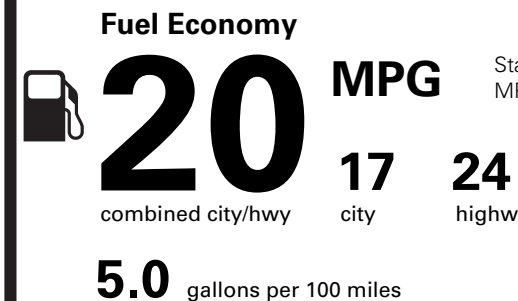

SAFETY/SECURITY

- ADVANCETRAC™ WITH RSC®
- AIRBAGS - SAFETY CANOPY®
- AIRBAGS-DRVR&PASS KNEE
- AIRBAGS-DUAL-STAGE FRONT
- AUTO HIGH BEAMS
- PERIMETER ALARM
- PERSONAL SAFETY SYSTEM™
- PRE-COLLISION ASSIST W/AEB
- TIRE PRESSURE MONITOR SYS

WARRANTY

- 4YR/50K MILE WARRANTY
- 4YR/50K PICKUPDELIVERY SVC
- 6YR/70K MI POWERTRAIN WARR

INCLUDED ON THIS VEHICLE

(MSRP)

EQUIPMENT GROUP 201A

5,450.00

- •ELEMENTS PACKAGE PLUS
- •HEATED STEERING WHEEL
- •AUTO AIR REFRESH
- •HTD/VNT DRV/PASS/2R O/B STS
- •HEATED VISIOBLADE WIPERS
- •LINCOLN CO-PILOT360 1.5 PLUS
- •ACTIVE PARK ASSIST 2.0
- •REVERSE BRAKE ASSIST
- •INTEL ADAPT CRUISE CONTROL
- •PHONE AS A KEY

OPTIONAL EQUIPMENT/OTHER

- P275/40R22 107 W-RATED TIRES
- 50 STATE EMISSIONS
- CLASS IV TRAILER TOW PACKAGE
- BLIND SPOT W/ TRLR CVR
- 22" BMA W/MAGNETIC PNTD PKTS
- LUXURY PACKAGE
- REAR DOOR SUNSHADES
- PERF POS 30-WAY ACT MOT SEATS
- REVEL ULTIMA 3D AUDIO-28SPK
- ILLUMINATION PACKAGE
- ILLUMINATED LINCOLN STAR
- ADAPTIVE PIXEL LED HDLMPS
- FULL REAR CONSOLE
- FRONT LICENSE PLATE BRACKET

NO CHARGE
500.00
1,295.00
3,300.00
2,100.00
NO CHARGE
NO CHARGE

PRICE INFORMATION

BASE PRICE	$61,535.00
TOTAL OPTIONS/OTHER	12,645.00
TOTAL VEHICLE & OPTIONS/OTHER	74,180.00
DESTINATION & DELIVERY	1,395.00

EPA DOT Fuel Economy and Environment

Gasoline Vehicle

Standard SUVs range from 13 to 102 MPG. The best vehicle rates 140 MPGe.

You spend **$3,750**

more in fuel costs over 5 years compared to the average new vehicle.

Annual fuel cost **$2,700**