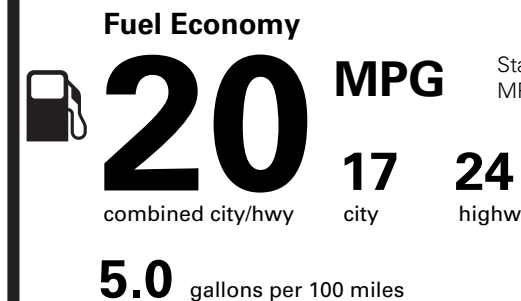

SAFETY/SECURITY

- ADVANCETRAC™ WITH RSC®
- AIRBAGS - SAFETY CANOPY®
- AIRBAGS-DRVR&PASS KNEE
- AIRBAGS-DUAL-STAGE FRONT
- AUTO HIGH BEAMS
- PERIMETER ALARM
- PERSONAL SAFETY SYSTEM™
- PRE-COLLISION ASSIST W/AEB
- TIRE PRESSURE MONITOR SYS

WARRANTY

- 4YR/50K MILE WARRANTY
- 4YR/50K PICKUPDELIVERY SVC
- 6YR/70K MI POWERTRAIN WARR

INCLUDED ON THIS VEHICLE

(MSRP)

EQUIPMENT GROUP 201A

5,450.00

- •ELEMENTS PACKAGE PLUS
- •HEATED STEERING WHEEL
- •AUTO AIR REFRESH
- •HTD/VNT DRV/PASS/2R O/B STS
- •HEATED VISIOBLADE WIPERS
- •LINCOLN CO-PILOT360 1.5 PLUS
- •ACTIVE PARK ASSIST 2.0
- •REVERSE BRAKE ASSIST
- •INTEL ADAPT CRUISE CONTROL
- •PHONE AS A KEY

OPTIONAL EQUIPMENT/OTHER

- P275/40R22 107 W-RATED TIRES
- 50 STATE EMISSIONS
- CLASS IV TRAILER TOW PACKAGE
- .BLIND SPOT W/ TRLR CVR
- 22" BMA W/MAGNETIC PNTD PKTS
- LUXURY PACKAGE
- .REAR DOOR SUNSHADES
- .PERF POS 30-WAY ACT MOT SEATS
- .REVEL ULTIMA 3D AUDIO-28SPK
- ILLUMINATION PACKAGE
- .ILLUMINATED LINCOLN STAR
- .ADAPTIVE PIXEL LED HDLMPS
- FULL REAR CONSOLE
- FRONT LICENSE PLATE BRACKET

NO CHARGE
500.00
1,295.00
3,300.00
2,100.00
NO CHARGE
NO CHARGE

PRICE INFORMATION

BASE PRICE	$61,535.00
TOTAL OPTIONS/OTHER	12,645.00
TOTAL VEHICLE & OPTIONS/OTHER	74,180.00
DESTINATION & DELIVERY	1,395.00

EPA DOT Fuel Economy and Environment

Gasoline Vehicle

Standard SUVs range from 13 to 102 MPG. The best vehicle rates 140 MPGe.

You spend **$3,750**

more in fuel costs over 5 years compared to the average new vehicle.

Annual fuel cost **$2,700**