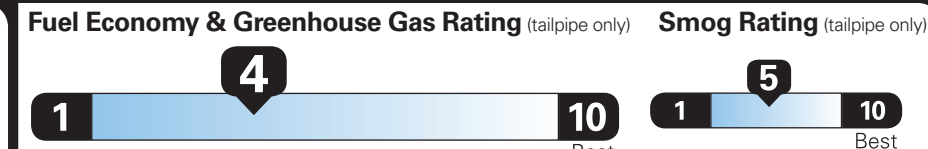

This vehicle emits 451 grams CO₂ per mile. The best emits 0 grams per mile (tailpipe only). Producing and distributing fuel also create emissions; learn more at fueleconomy.gov.

Actual results will vary for many reasons, including driving conditions and how you drive and maintain your vehicle. The average new vehicle gets 28 MPG and costs $9,750 to fuel over 5 years. Cost estimates are based on 15,000 miles per year at $3.60 per gallon. MPGe is miles per gasoline gallon equivalent. Vehicle emissions are a significant cause of climate change and smog.

fueleconomy.gov

Calculate personalized estimates and compare vehicles

Smartphone QR Code™

GOVERNMENT 5-STAR SAFETY RATINGS

Overall Vehicle Score ★★★★★

Based on the combined ratings of frontal, side and rollover. Should ONLY be compared to other vehicles of similar size and weight.

Frontal Crash Driver Passenger ★★★★★

Based on the risk of injury in a frontal impact. Should ONLY be compared to other vehicles of similar size and weight.

Side Crash Front seat Rear seat ★★★★★

Based on the risk of injury in a side impact.

Rollover Not Rated

Based on the risk of rollover in a single-vehicle crash.

Star ratings range from 1 to 5 stars (★★★★★), with 5 being the highest. Source: National Highway Traffic Safety Administration (NHTSA). www.safercar.gov or 1-888-327-4236

THE LINCOLN WAY™ APP
Your Dashboard of Services & Features

1. Download the Lincoln Way app* and you can:
2. Remotely start, lock and unlock your vehicle
   - Locate your vehicle and check approximate fuel range
   - Receive vehicle health alerts

The Lincoln Connect™ modem is active and sending vehicle data (e.g., diagnostics) to Lincoln. See in-vehicle Settings for connectivity options.

Lincoln Protect™

Insist on Lincoln Protect! The only extended service plan fully backed by Lincoln and honored at every Lincoln dealership in the U.S., Canada and Mexico. See your Lincoln dealer or visit www.LincolnOwner.com

WARNING: Operating, servicing and maintaining a passenger vehicle, pickup truck, van, or off-road vehicle can expose you to chemicals including engine exhaust, carbon monoxide, phthalates, and lead, which are known to the State of California to cause cancer and birth defects or other reproductive harm. To minimize exposure, avoid breathing exhaust, do not idle the engine except as necessary, service your vehicle in a well-ventilated area and wear gloves or wash your hands frequently when servicing your vehicle. For more information go to www.P65Warnings.ca.gov/passenger-vehicle.

SCAN OR TEXT 5LRGL03504 TO 59173

Msg & Data rates may apply. Text HELP for help

www.lincoln.com/help/privacy-terms/

RAMP ONE	CO06	CONVOY
RAMP TWO	ITEM #: 63-2100 O/T 2	

TOTAL MSRP $75,575.00

LINCOLN AUTOMOTIVE FINANCIAL SERVICES

Whether you decide to lease or finance your vehicle, you'll find the choices that are right for you. See your Lincoln Dealer for details or visit www.lincolnafs.com.

RA171 N RD 2X 425 000307 01 17 24