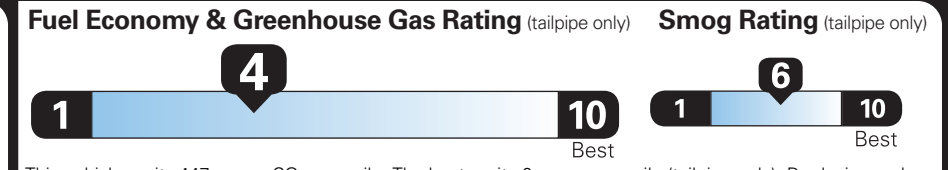

EPA DOT Fuel Economy and Environment

Gasoline Vehicle

You spend **\$4,000** more in fuel costs over 5 years compared to the average new vehicle.

Annual fuel cost **\$2,500**

Actual results will vary for many reasons, including driving conditions and how you drive and maintain your vehicle. The average new vehicle gets 29 MPG and costs \$8,500 to fuel over 5 years. Cost estimates are based on 15,000 miles per year at \$3.30 per gallon. MPGe is miles per gasoline gallon equivalent. Vehicle emissions are a significant cause of climate change and smog.