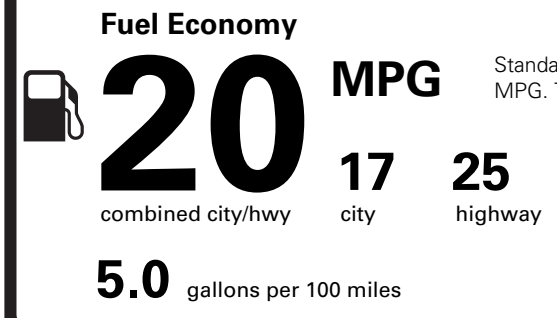

EPA DOT Fuel Economy and Environment

Gasoline Vehicle

You spend **\$4,000** more in fuel costs over 5 years compared to the average new vehicle.

Annual fuel cost **\$2,500**

Actual results will vary for many reasons, including driving conditions and how you drive and maintain your vehicle. The average new vehicle gets 29 MPG and costs \$8,500 to fuel over 5 years. Cost estimates are based on 15,000 miles per year at \$3.30 per gallon. MPGe is miles per gasoline gallon equivalent. Vehicle emissions are a significant cause of climate change and smog.