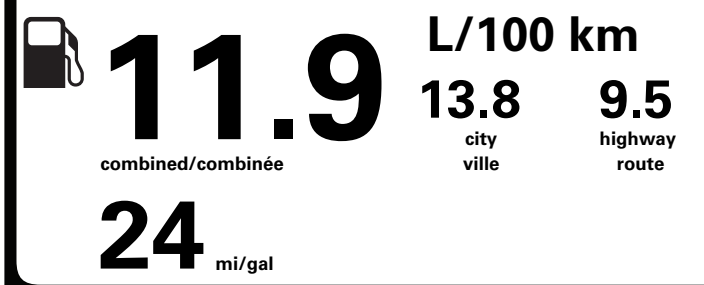

WARRANTY

- 4 YR/80,000 KM BASIC
- 6YR/110 000KM POWERTRAIN WARRANTY
- ROADSIDE ASSISTANCE 24HRS

INCLUDED ON THIS VEHICLE (MSRP)*

EQUIPMENT GROUP 200A

- HEAD-UP DISPLAY

OPTIONAL EQUIPMENT/OTHER

2026 MODEL YEAR	
FEDERAL EXCISE TAX	100.00
P275/40R22 107 W-RATED TIRES	
FLOOR LINERS, FRONT & 2ND ROW	200.00
50 STATE EMISSIONS	NO CHARGE
BLUECRUISE EQUIP: 4 YEAR INCL CONN PKG: 4 YR INCL W/LNCN-APP	
22" HI-GLOSS EBONY WHL	
JET APPEARANCE PACKAGE	4,000.00
.18" MINI SPARE WHEEL STEEL	
FRONT LICENSE PLATE BRACKET	

PRICE INFORMATION (MSRP)*

BASE PRICE	$80,500.00
TOTAL OPTIONS/OTHER	4,300.00
TOTAL VEHICLE & OPTIONS/OTHER	84,800.00
DESTINATION & DELIVERY	2,595.00

"THIS VEH. NOT INTENDED FOR SALE OR REGISTRATION IN US" RETAIL PRICES EXCLUDE GST/HST

SOLD TO/VENDU A Victory Ford Lincoln Sales Ltd 301 Richmond Street Chatham ON CAN N7M 1P5	B80 207	RAMP ONE/ TERMINAL UN CB06	DEALER NO./CONCESSIONNAIRE B80 207	TOTAL MSRP $87,395.00
SHIP TO (IF OTHER THAN SOLD TO) / EXPEDIER A (SI AUTRE QUE L'ACHETEUR)		RAMP TWO/ TERMINAL DEUX	FINAL ASSEMBLY PLANT/ USINE DE MONTAGE CHICAGO	
SHIP THROUGH/EXPEDIER VIA		METHOD OF TRANSP./ MODE DE TRANSPORT CONVOY	ITEM #: B8-Z56H O/T 2	
			TE051 N NF 2X 635 000009 05 05 26	

Canada **ENERGUIDE** Gasoline Vehicle / Véhicule à essence

Fuel Consumption / Consommation de carburant