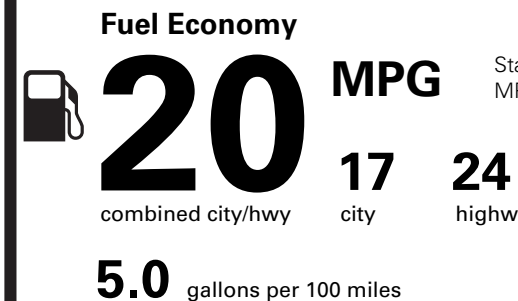

FUNCTIONAL

- 360 DEGREE CAMERA
- CABIN PARTICULATE AND ODOR FILTER
- INTELL ACCESS W/PUSH START
- LANE-KEEPING SYSTEM
- LINCOLN CONNECT™- 4G MODEM WITH WIFI CAPABILITY
- LINCOLN DRIVE MODES
- PIANO KEY SHIFTER
- RAIN-SENSING WIPERS
- REMOTE START
- SECURICODE™ KEYLESS KEYPAD
- SYNC3® W/ VOICE ACT NAV
- WIRELESS CHARGING PAD

SAFETY/SECURITY

- ADVANCETRAC™ WITH RSC®
- AIRBAGS - SAFETY CANOPY®
- AIRBAGS-DRVR&PASS KNEE
- AIRBAGS-DUAL-STAGE FRONT
- AUTO HIGH BEAMS
- PERIMETER ALARM
- PERSONAL SAFETY SYSTEM™
- PRE-COLLISION ASSIST W/AEB
- TIRE PRESSURE MONITOR SYS

WARRANTY

- 4YR/50K MILE WARRANTY
- 4YR/50K PICKUPDELIVERY SVC
- 6YR/70K MI POWERTRAIN WARR

INCLUDED ON THIS VEHICLE

(MSRP)

EQUIPMENT GROUP 201A

- •ELEMENTS PACKAGE PLUS
- •HEATED STEERING WHEEL
- •AUTO AIR REFRESH
- •HTD/VNT DRV/PASS/2R O/B STS
- •HEATED VISIOBLADE WIPERS
- •LINCOLN CO-PILOT360 1.5 PLUS
- •ACTIVE PARK ASSIST 2.0
- •REVERSE BRAKE ASSIST
- •INTEL ADAPT CRUISE CONTROL
- •PHONE AS A KEY

5,450.00

OPTIONAL EQUIPMENT/OTHER

- 2024 MODEL YEAR
- PRISTINE WHITE MET 3C
- .20" UBMA W/MAGNETIC PNTD PKTS
- P255/55R20 A/S TIRES
- 50 STATE EMISSIONS
- FRONT LICENSE PLATE BRACKET

750.00

NO CHARGE
NO CHARGE

PRICE INFORMATION

BASE PRICE	$61,535.00
TOTAL OPTIONS/OTHER	6,200.00
TOTAL VEHICLE & OPTIONS/OTHER	67,735.00
DESTINATION & DELIVERY	1,395.00

(MSRP)

EPA DOT Fuel Economy and Environment

Gasoline Vehicle

Standard SUVs range from 13 to 102 MPG. The best vehicle rates 140 MPGe.

You spend
$3,750

more in fuel costs over 5 years compared to the average new vehicle.

Annual fuel cost
$2,700