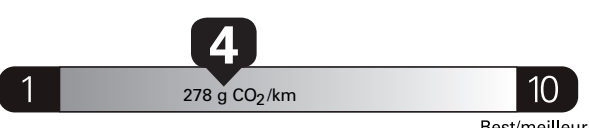

Annual fuel COST
for an annual distance of 20,000 km, and an average fuel price of $1.50 per litre

$ 3 570
Coût annuel en carburant
pour une distance annuelle de 20 000 km, et un prix moyen du carburant de 1,50 $ par litre

Standard SUVs range from /
Les VUS ordinaires font entre

2.1 - 19.0 L_e/100 km

L_e is gasoline litre equivalent
L_e signifie litre équivalent d'essence

Carbon Dioxide Rating / Indice de dioxyde de carbone

Smog Rating / Indice de Smog