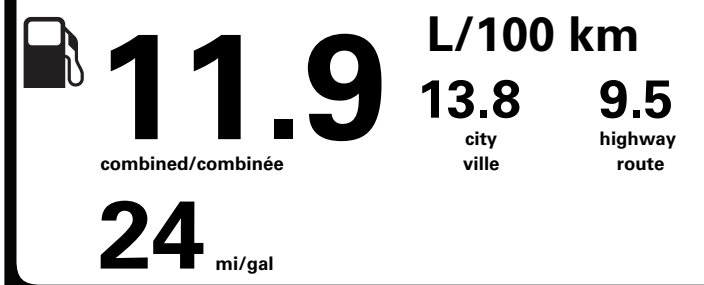

Canada **ENERGUIDE** Gasoline Vehicle / Véhicule à essence

Fuel Consumption / Consommation de carburant

Annual fuel COST
for an annual distance of 20,000 km, and an average fuel price of \$1.50 per litre