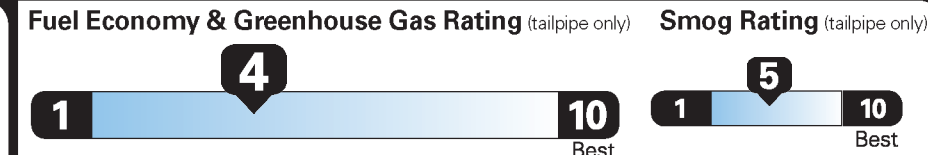

SAFETY/SECURITY

- ADVANCETRAC WITH RSC
- AIRBAGS - SAFETY CANOPY
- AUTO HIGH BEAMS
- BLIND SPOT DETECTION W/CTA
- DRIVER/PASS KNEE AIR BAGS
- DUAL STAGE FRONT AIRBAGS
- PERIMETER ALARM
- PERSONAL SAFETY SYSTEM™
- PRE-COLLISION ASSIST W/AEB
- TIRE PRESSURE MONITOR SYS

WARRANTY

- 4YR/50K MILE WARRANTY
- 4YR/50K PICKUPDELIVERY SVC
- 6YR/70K MI POWERTRAIN WARR

INCLUDED ON THIS VEHICLE EQUIPMENT GROUP 200A

(MSRP)

OPTIONAL EQUIPMENT/OTHER

2020 MODEL YEAR	
PRISTINE WHITE MET TRI-COAT	695.00
.20" MACH MAGNETIC PAINT WHEEL	
.P255/55R20 A/S TIRES	
FLOOR LINERS,FRONT & 2ND ROW	120.00
50 STATE EMISSIONS	NO CHARGE
2ND ROW BENCH SEAT	NO CHARGE
CARGO AREA COVER	75.00
FRONT LICENSE PLATE BRACKET	NO CHARGE

PRICE INFORMATION

BASE PRICE	58,700.00
TOTAL OPTIONS/OTHER	890.00
TOTAL VEHICLE & OPTIONS/OTHER	59,590.00
DESTINATION & DELIVERY	1,095.00

EPA DOT Fuel Economy and Environment

Gasoline Vehicle

Fuel Economy
20 MPG
combined city/hwy
5.0 gallons per 100 miles

Standard SUVs range from 13 to 93 MPG. The best vehicle rates 136 MPGe.

You spend **$2,500**

more in fuel costs over 5 years compared to the average new vehicle.

Annual fuel cost **$2,000**

This vehicle emits 451 grams CO₂ per mile. The best emits 0 grams per mile (tailpipe only). Producing and distributing fuel also create emissions; learn more at fueleconomy.gov.

Actual results will vary for many reasons, including driving conditions and how you drive and maintain your vehicle. The average new vehicle gets 27 MPG and costs $7,500 to fuel over 5 years. Cost estimates are based on 15,000 miles per year at $2.70 per gallon. MPGe is miles per gasoline gallon equivalent. Vehicle emissions are a significant cause of climate change and smog.

fueleconomy.gov

Calculate personalized estimates and compare vehicles

Smartphone QR Code™

GOVERNMENT 5-STAR SAFETY RATINGS

Overall Vehicle Score	Not Rated	
Based on the combined ratings of frontal, side and rollover. Should ONLY be compared to other vehicles of similar size and weight.		
Frontal Crash	Driver Passenger	Not Rated
Based on the risk of injury in a frontal impact. Should ONLY be compared to other vehicles of similar size and weight.		
Side Crash	Front seat Rear seat	Not Rated
Based on the risk of injury in a side impact.		
Rollover	Not Rated	
Based on the risk of rollover in a single-vehicle crash.		

Star ratings range from 1 to 5 stars (★★★★★), with 5 being the highest. Source: National Highway Traffic Safety Administration (NHTSA). www.safercar.gov or 1-888-327-4236

THE LINCOLN WAY™ APP

Your Dashboard of Services & Features

1. Download the Lincoln Way app* and you can:
2. Remotely start, lock and unlock your vehicle
   - Locate your vehicle and check approximate fuel range
   - Receive vehicle health alerts

The Lincoln Connect™ modem is active and sending vehicle data (e.g., diagnostics) to Lincoln. See in-vehicle Settings for connectivity options.

Lincoln Protect™

Insist on Lincoln Protect! The only extended service plan fully backed by Lincoln and honored at every Lincoln dealership in the U.S., Canada and Mexico. See your Lincoln dealer or visit www.LincolnOwner.com

WARNING: Operating, servicing and maintaining a passenger vehicle, pickup truck, van, or off-road vehicle can expose you to chemicals including engine exhaust, carbon monoxide, phthalates, and lead, which are known to the State of California to cause cancer and birth defects or other reproductive harm. To minimize exposure, avoid breathing exhaust, do not idle the engine except as necessary, service your vehicle in a well-ventilated area and wear gloves or wash your hands frequently when servicing your vehicle. For more information go to www.P65Warnings.ca.gov/passenger-vehicle.

SCAN OR TEXT 5LL6L17043 TO 59173

Msg & Data rates may apply. Text HELP for help

www.lincoln.com/help/privacy-terms/