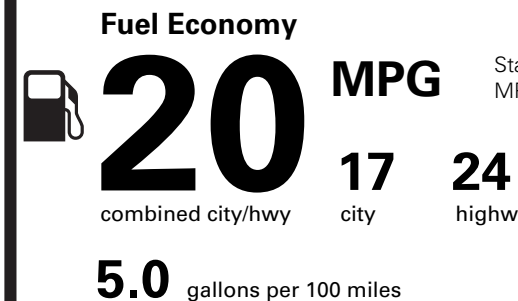

FUNCTIONAL

- 360 DEGREE CAMERA
- CABIN PARTICULATE AND ODOR FILTER
- INTELL ACCESS W/PUSH START
- LANE-KEEPING SYSTEM
- LINCOLN CONNECT™- 4G MODEM WITH WIFI CAPABILITY
- LINCOLN DRIVE MODES
- PIANO KEY SHIFTER
- RAIN-SENSING WIPERS
- REMOTE START
- SECURICODE™ KEYLESS KEYPAD
- SYNC3® W/ VOICE ACT NAV
- WIRELESS CHARGING PAD

SAFETY/SECURITY

- ADVANCETRAC™ WITH RSC®
- AIRBAGS - SAFETY CANOPY®
- AIRBAGS-DRVR&PASS KNEE
- AIRBAGS-DUAL-STAGE FRONT
- AUTO HIGH BEAMS
- PERIMETER ALARM
- PERSONAL SAFETY SYSTEM™
- PRE-COLLISION ASSIST W/AEB
- TIRE PRESSURE MONITOR SYS

WARRANTY

- 4YR/50K MILE WARRANTY
- 4YR/50K PICKUPDELIVERY SVC
- 6YR/70K MI POWERTRAIN WARR

INCLUDED ON THIS VEHICLE

(MSRP)

EQUIPMENT GROUP 201A

5,450.00

- •ELEMENTS PACKAGE PLUS
- •HEATED STEERING WHEEL
- •AUTO AIR REFRESH
- •HTD/VNT DRV/PASS/2R O/B STS
- •HEATED VISIOBLADE WIPERS
- •LINCOLN CO-PILOT360 1.5 PLUS
- •ACTIVE PARK ASSIST 2.0
- •REVERSE BRAKE ASSIST
- •INTEL ADAPT CRUISE CONTROL
- •PHONE AS A KEY

OPTIONAL EQUIPMENT/OTHER

- 2024 MODEL YEAR
- PRISTINE WHITE MET 3C
- .20" UBMA W/MAGNETIC PNTD PKTS
- P255/55R20 A/S TIRES
- 50 STATE EMISSIONS
- FRONT LICENSE PLATE BRACKET

750.00

NO CHARGE
NO CHARGE

PRICE INFORMATION

BASE PRICE	$61,535.00
TOTAL OPTIONS/OTHER	6,200.00
TOTAL VEHICLE & OPTIONS/OTHER	67,735.00
DESTINATION & DELIVERY	1,395.00

(MSRP)

EPA DOT Fuel Economy and Environment

Gasoline Vehicle

Standard SUVs range from 13 to 102 MPG. The best vehicle rates 140 MPGe.

You spend $3,750

more in fuel costs over 5 years compared to the average new vehicle.

Annual fuel cost $2,700