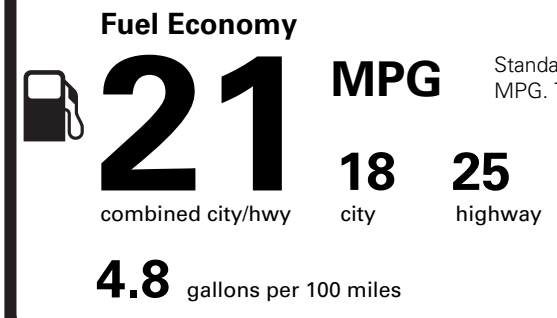

INCLUDED ON THIS VEHICLE

(MSRP)

EQUIPMENT GROUP 200A

- HEAD-UP DISPLAY
- AUTO AIR REFRESH

OPTIONAL EQUIPMENT/OTHER

- 2026 MODEL YEAR
- PRISTINE WHITE MET 3C 750.00
- P275/40R22 107 W-RATED TIRES
- FLOOR LINERS,FRONT & 2ND ROW 160.00
- 50 STATE EMISSIONS NO CHARGE
- BLUECRUISE EQUIP: 4 YEAR INCL CONN PKG: 4 YR INCL W/LNCN-APP
- 22" BLACK ALUMINUM WHL
- JET APPEARANCE PACKAGE 3,500.00
- .18" MINI SPARE WHEEL STEEL

PRICE INFORMATION

BASE PRICE	\$66,730.00
TOTAL OPTIONS/OTHER	4,410.00
TOTAL VEHICLE & OPTIONS/OTHER	71,140.00
DESTINATION & DELIVERY	1,695.00

EPA DOT Fuel Economy and Environment

Gasoline Vehicle

You spend \$3,250 more in fuel costs over 5 years compared to the average new vehicle.

Annual fuel cost \$2,350

Actual results will vary for many reasons, including driving conditions and how you drive and maintain your vehicle. The average new vehicle gets 29 MPG and costs \$8,500 to fuel over 5 years. Cost estimates are based on 15,000 miles per year at \$3.30 per gallon. MPGe is miles per gasoline gallon equivalent. Vehicle emissions are a significant cause of climate change and smog.