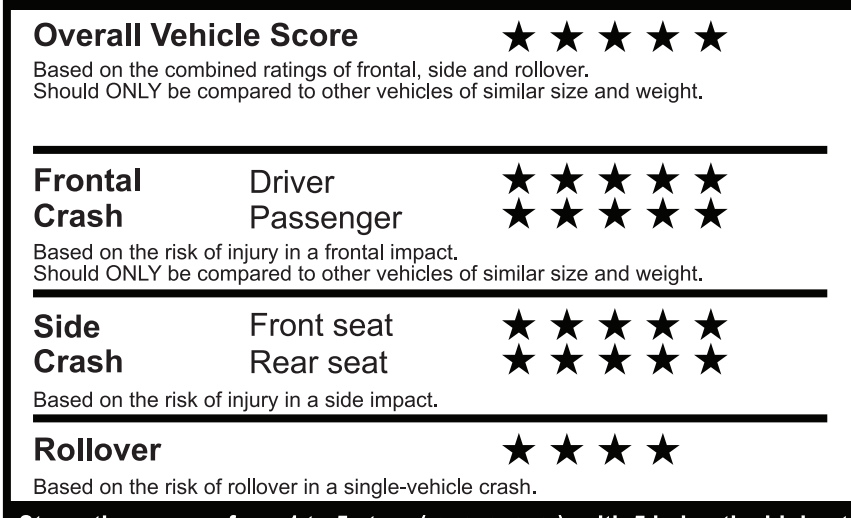

PRICE INFORMATION

BASE PRICE	\$66,730.00
TOTAL OPTIONS/OTHER	4,410.00
TOTAL VEHICLE & OPTIONS/OTHER	71,140.00
DESTINATION & DELIVERY	1,695.00

EPA DOT Fuel Economy and Environment

Gasoline Vehicle

You spend \$3,250 more in fuel costs over 5 years compared to the average new vehicle.

fueleconomy.gov

Calculate personalized estimates and compare vehicles

GOVERNMENT 5-STAR SAFETY RATINGS

Star ratings range from 1 to 5 stars (★★★★★), with 5 being the highest. Source: National Highway Traffic Safety Administration (NHTSA). www.safercar.gov or 1-888-327-4236