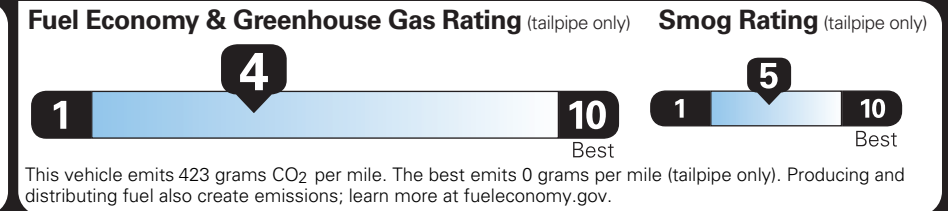

INCLUDED ON THIS VEHICLE

(MSRP)

EQUIPMENT GROUP 200A

- HEAD-UP DISPLAY
- AUTO AIR REFRESH

OPTIONAL EQUIPMENT/OTHER

- 2026 MODEL YEAR WHISPER BLUE MET CC 750.00
- .21" BMA W/DK ALY PTD PKTS WHL .P275/45R21 A/S TIRES 160.00
- FLOOR LINERS,FRONT & 2ND ROW 50 STATE EMISSIONS NO CHARGE
- BLUECRUISE EQUIP: 4 YEAR INCL 18" MINI SPARE WHEEL STEEL 250.00
- CONN PKG: 4 YR INCL W/LNCN-APP ILLUMINATION PACKAGE 2,000.00
- ILLUMINATED LINCOLN STAR ADAPTIVE PIXEL LED HDLMPS

PRICE INFORMATION

BASE PRICE	\$66,730.00
TOTAL OPTIONS/OTHER	3,160.00
TOTAL VEHICLE & OPTIONS/OTHER	69,890.00
DESTINATION & DELIVERY	1,695.00

EPA DOT Fuel Economy and Environment

Gasoline Vehicle

Standard SUVs range from 13 to 115 MPG. The best vehicle rates 146 MPGe.

You spend \$3,250 more in fuel costs over 5 years compared to the average new vehicle.

Annual fuel cost \$2,350

Actual results will vary for many reasons, including driving conditions and how you drive and maintain your vehicle. The average new vehicle gets 29 MPG and costs \$8,500 to fuel over 5 years. Cost estimates are based on 15,000 miles per year at \$3.30 per gallon. MPGe is miles per gasoline gallon equivalent. Vehicle emissions are a significant cause of climate change and smog.