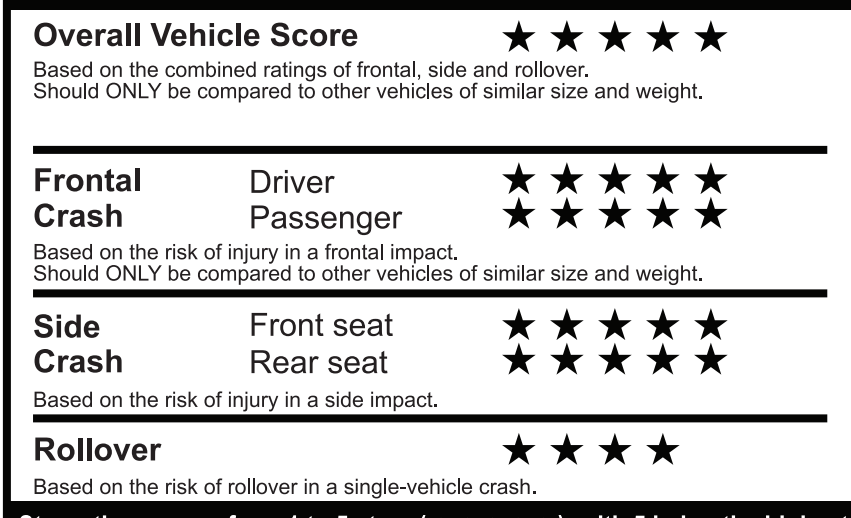

PRICE INFORMATION

BASE PRICE	\$66,730.00
TOTAL OPTIONS/OTHER	3,160.00
TOTAL VEHICLE & OPTIONS/OTHER	69,890.00
DESTINATION & DELIVERY	1,695.00

EPA DOT Fuel Economy and Environment

Gasoline Vehicle

Standard SUVs range from 13 to 115 MPG. The best vehicle rates 146 MPGe.

fueleconomy.gov

Calculate personalized estimates and compare vehicles

GOVERNMENT 5-STAR SAFETY RATINGS

Star ratings range from 1 to 5 stars (★★★★★), with 5 being the highest. Source: National Highway Traffic Safety Administration (NHTSA). www.safercar.gov or 1-888-327-4236