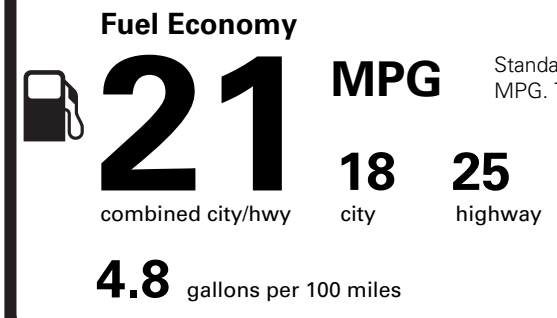

INCLUDED ON THIS VEHICLE

(MSRP)

EQUIPMENT GROUP 200A

- HEAD-UP DISPLAY
- AUTO AIR REFRESH

OPTIONAL EQUIPMENT/OTHER

- 2026 MODEL YEAR WHISPER BLUE MET CC 750.00
- .21" BMA W/DK ALY PTD PKTS WHL .P275/45R21 A/S TIRES 160.00
- FLOOR LINERS,FRONT & 2ND ROW 50 STATE EMISSIONS NO CHARGE
- BLUECRUISE EQUIP: 4 YEAR INCL 18" MINI SPARE WHEEL STEEL 250.00
- CONN PKG: 4 YR INCL W/LNCN-APP ILLUMINATION PACKAGE 2,000.00
- ILLUMINATED LINCOLN STAR ADAPTIVE PIXEL LED HDLMPS

PRICE INFORMATION

BASE PRICE	\$66,730.00
TOTAL OPTIONS/OTHER	3,160.00
TOTAL VEHICLE & OPTIONS/OTHER	69,890.00
DESTINATION & DELIVERY	1,695.00

EPA DOT Fuel Economy and Environment

Gasoline Vehicle

Standard SUVs range from 13 to 115 MPG. The best vehicle rates 146 MPGe.

You spend \$3,250 more in fuel costs over 5 years compared to the average new vehicle.

Annual fuel cost \$2,350

Actual results will vary for many reasons, including driving conditions and how you drive and maintain your vehicle. The average new vehicle gets 29 MPG and costs \$8,500 to fuel over 5 years. Cost estimates are based on 15,000 miles per year at \$3.30 per gallon. MPGe is miles per gasoline gallon equivalent. Vehicle emissions are a significant cause of climate change and smog.