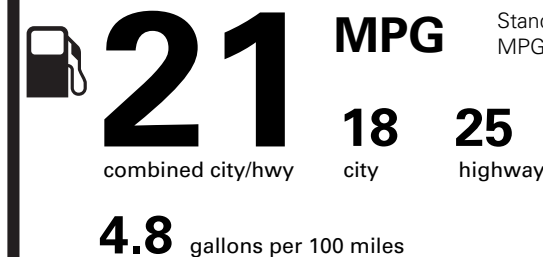

FUNCTIONAL

- CABIN PARTICULATE
  AND ODOR FILTER
- INTELL ACCESS W/PUSH START
- LANE-KEEPING SYSTEM
- LINCOLN CONNECT™ -5G MODEM
  W/WIFI CAPABILITY
- LINCOLN CO-PILOT360®DR2.0
- LINCOLN DIG EXPERIENCE
- LINCOLN DRIVE MODES
- PHONE AS A KEY (PAK)
- PIANO KEY SHIFTER
- RAIN-SENSING WIPERS
- SECURICODE™ KEYLESS KEYPAD
- WIRELESS CHARGING PAD

SAFETY/SECURITY

- ADVANCETRAC™ WITH RSC®
- AIRBAGS - SAFETY CANOPY®
- AIRBAGS-DRVR&PASS KNEE
- AIRBAGS-DUAL-STAGE FRONT
- AUTO HIGH BEAMS
- PERIMETER ANTI-THEFT
- PERSONAL SAFETY SYSTEM™
- PRE-COLLISION ASSIST W/AEB
- TIRE PRESSURE MONITOR SYS

WARRANTY

- 4YR/50K MILE WARRANTY
- 4YR/50K PICKUPDELIVERY SVC
- 6YR/70K MI POWERTRAIN WARR

INCLUDED ON THIS VEHICLE

(MSRP)

EQUIPMENT GROUP 200A

- HEAD-UP DISPLAY
- AUTO AIR REFRESH

OPTIONAL EQUIPMENT/OTHER

- 2026 MODEL YEAR
- WHISPER BLUE MET CC 750.00
- .21" BMA W/DK ALY PTD PKTS WHL
- .P275/45R21 A/S TIRES
- 50 STATE EMISSIONS NO CHARGE
- BLUECRUISE EQUIP: 4 YEAR INCL
- 18" MINI SPARE WHEEL STEEL 250.00
- CONN PKG: 4 YR INCL W/LNCN-APP
- FRONT LICENSE PLATE BRACKET NO CHARGE

PRICE INFORMATION

BASE PRICE	$66,730.00
TOTAL OPTIONS/OTHER	1,000.00
TOTAL VEHICLE & OPTIONS/OTHER	67,730.00
DESTINATION & DELIVERY	1,695.00

EPA DOT Fuel Economy and Environment

Gasoline Vehicle

Fuel Economy

Standard SUVs range from 13 to 115 MPG. The best vehicle rates 146 MPGe.

You spend **$3,250**

more in fuel costs over 5 years compared to the average new vehicle.

Annual fuel cost **$2,350**