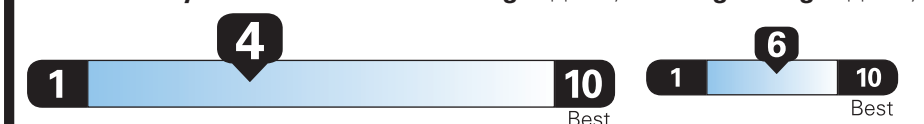

Fuel Economy & Greenhouse Gas Rating (tailpipe only) **Smog Rating** (tailpipe only)

This vehicle emits 423 grams CO₂ per mile. The best emits 0 grams per mile (tailpipe only). Producing and distributing fuel also create emissions; learn more at fueleconomy.gov.

Actual results will vary for many reasons, including driving conditions and how you drive and maintain your vehicle. The average new vehicle gets 29 MPG and costs $8,500 to fuel over 5 years. Cost estimates are based on 15,000 miles per year at $3.30 per gallon. MPGe is miles per gasoline gallon equivalent. Vehicle emissions are a significant cause of climate change and smog.

fueleconomy.gov

Calculate personalized estimates and compare vehicles

Smartphone QR Code™

GOVERNMENT 5-STAR SAFETY RATINGS

Overall Vehicle Score ★★★★★

Based on the combined ratings of frontal, side and rollover. Should ONLY be compared to other vehicles of similar size and weight.