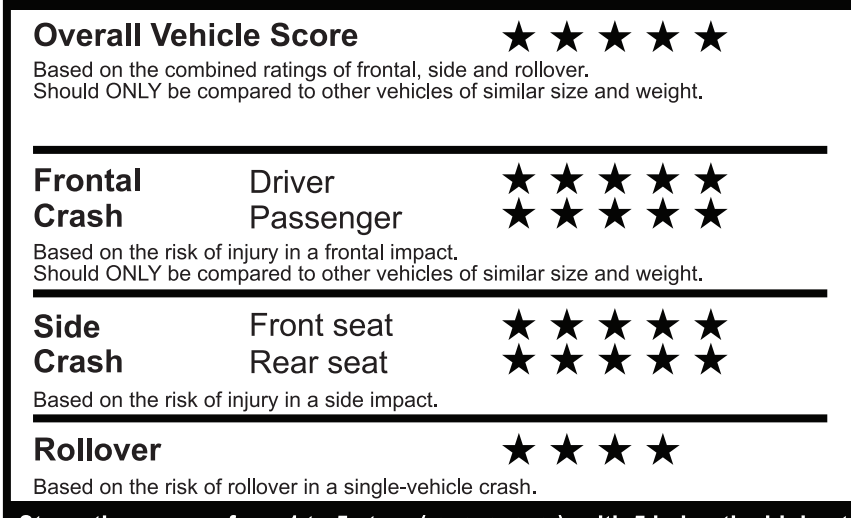

PRICE INFORMATION

BASE PRICE	\$66,730.00
TOTAL OPTIONS/OTHER	4,730.00
TOTAL VEHICLE & OPTIONS/OTHER	71,460.00
DESTINATION & DELIVERY	1,695.00

EPA DOT Fuel Economy and Environment

Gasoline Vehicle

You spend \$3,250 more in fuel costs over 5 years compared to the average new vehicle.

fueleconomy.gov

Calculate personalized estimates and compare vehicles

GOVERNMENT 5-STAR SAFETY RATINGS

Star ratings range from 1 to 5 stars (★★★★★), with 5 being the highest. Source: National Highway Traffic Safety Administration (NHTSA). www.safercar.gov or 1-888-327-4236