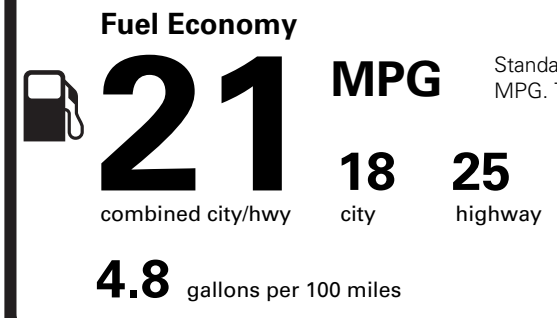

INCLUDED ON THIS VEHICLE

(MSRP)

- EQUIPMENT GROUP 200A**
- HEAD-UP DISPLAY
 - AUTO AIR REFRESH

OPTIONAL EQUIPMENT/OTHER

- | | |
|--|-----------|
| 2026 MODEL YEAR | |
| PRISTINE WHITE MET 3C | 750.00 |
| P275/40R22 107 W-RATED TIRES | |
| 50 STATE EMISSIONS | NO CHARGE |
| BLUECRUISE EQUIP: 4 YEAR INCL CONN PKG: 4 YR INCL W/LNCN-APP | |
| 22" BLACK ALUMINUM WHL | |
| FULL REAR CONSOLE | 480.00 |
| JET APPEARANCE PACKAGE | 3,500.00 |
| .18" MINI SPARE WHEEL STEEL | |

PRICE INFORMATION

BASE PRICE	\$66,730.00
TOTAL OPTIONS/OTHER	4,730.00
TOTAL VEHICLE & OPTIONS/OTHER	71,460.00
DESTINATION & DELIVERY	1,695.00

EPA DOT Fuel Economy and Environment

Gasoline Vehicle

You spend \$3,250 more in fuel costs over 5 years compared to the average new vehicle.

Annual fuel cost \$2,350

Actual results will vary for many reasons, including driving conditions and how you drive and maintain your vehicle. The average new vehicle gets 29 MPG and costs \$8,500 to fuel over 5 years. Cost estimates are based on 15,000 miles per year at \$3.30 per gallon. MPGe is miles per gasoline gallon equivalent. Vehicle emissions are a significant cause of climate change and smog.