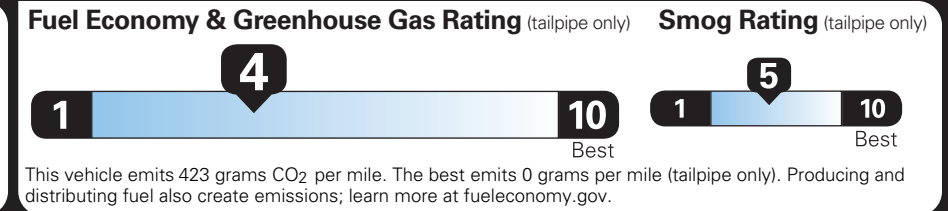

You spend $3,250 more in fuel costs over 5 years compared to the average new vehicle.

Annual fuel cost $2,350

Actual results will vary for many reasons, including driving conditions and how you drive and maintain your vehicle. The average new vehicle gets 29 MPG and costs $8,500 to fuel over 5 years. Cost estimates are based on 15,000 miles per year at $3.30 per gallon. MPGe is miles per gasoline gallon equivalent. Vehicle emissions are a significant cause of climate change and smog.

fueleconomy.gov

Calculate personalized estimates and compare vehicles